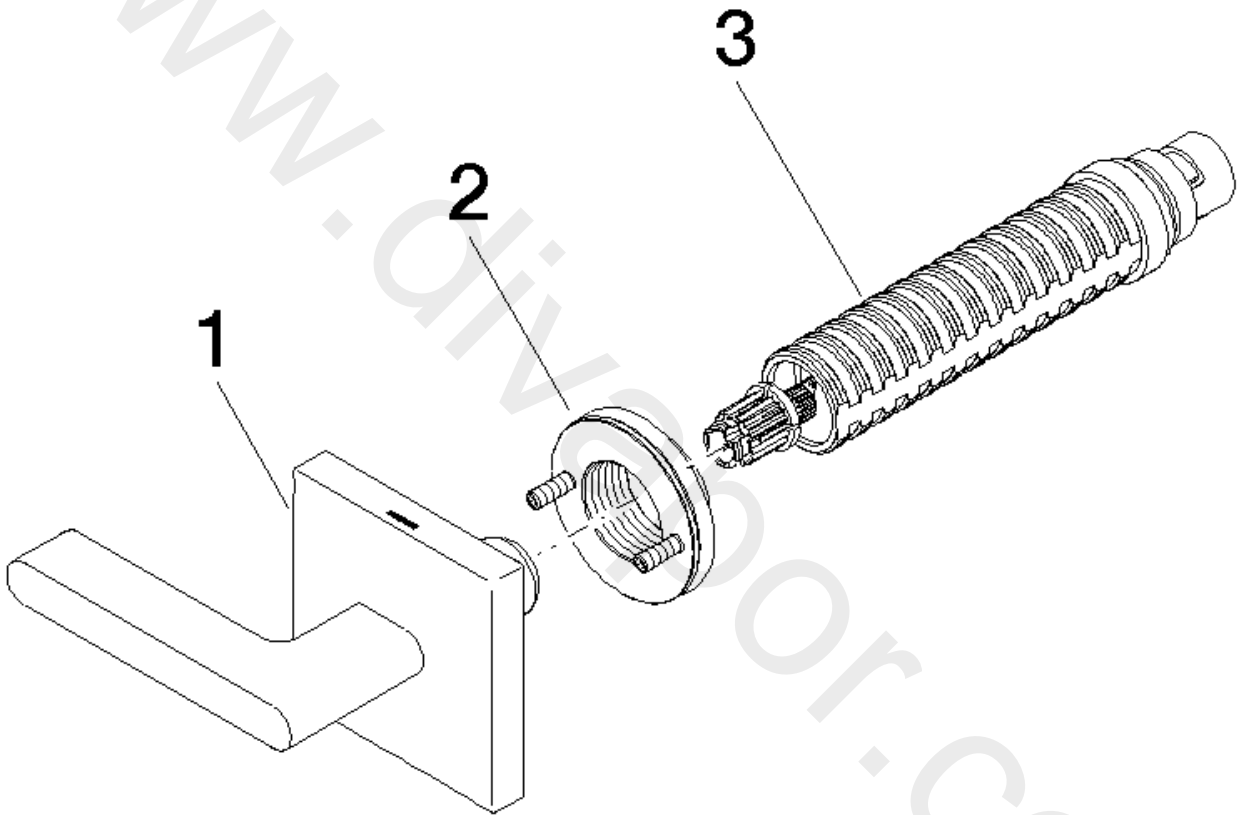

Sink - CYO

Volume Control counter-clockwise closing hot 1/2" - Chrome

Article number: 36 607 717-00

Date of manufacture from 10/14/2020

Spare parts list

Position	Number of units	Item Number	Spare part	Lead time
1	1	90 20 70 057 05-00	handle (hot)	10
2	1	90 21 02 108 00 90	disc	2
3	1	90 90 03 142 00 90	top	2

Sink - CYO

Volume Control counter-clockwise closing hot 1/2" - Chrome

Article number: 36 607 717-00

Date of manufacture from 10/14/2020

www.divapor.com