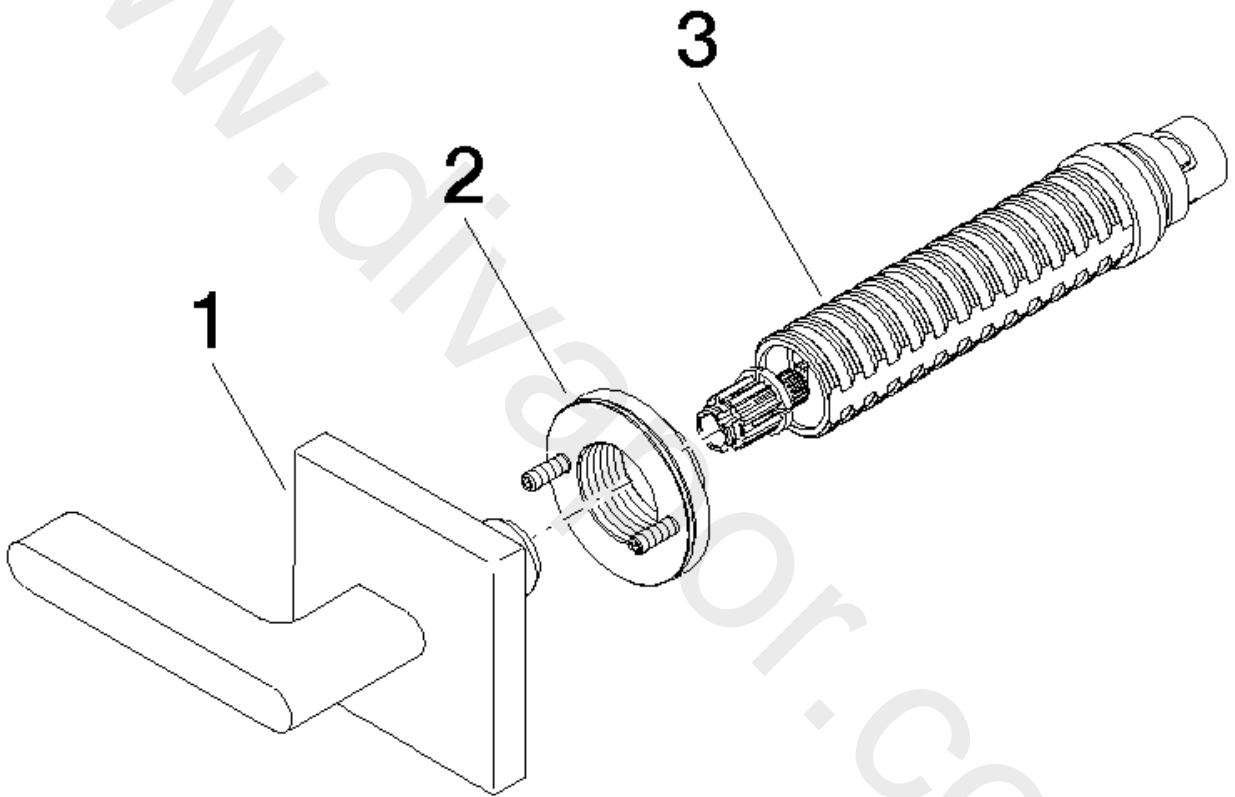

Bathtub - CYO

Volume Control clockwise-closing 1/2" - Chrome

Article number: 36 607 715-00

Date of manufacture from 10/14/2020

### Spare parts list

Position	Number of units	Item Number	Spare part	Lead time
1	1	90 20 70 057 06-00	handle	10
2	1	90 21 02 108 00 90	disc	2
3	1	90 90 03 143 00 90	top	2

Bathtub - CYO

Volume Control clockwise-closing 1/2" - Chrome