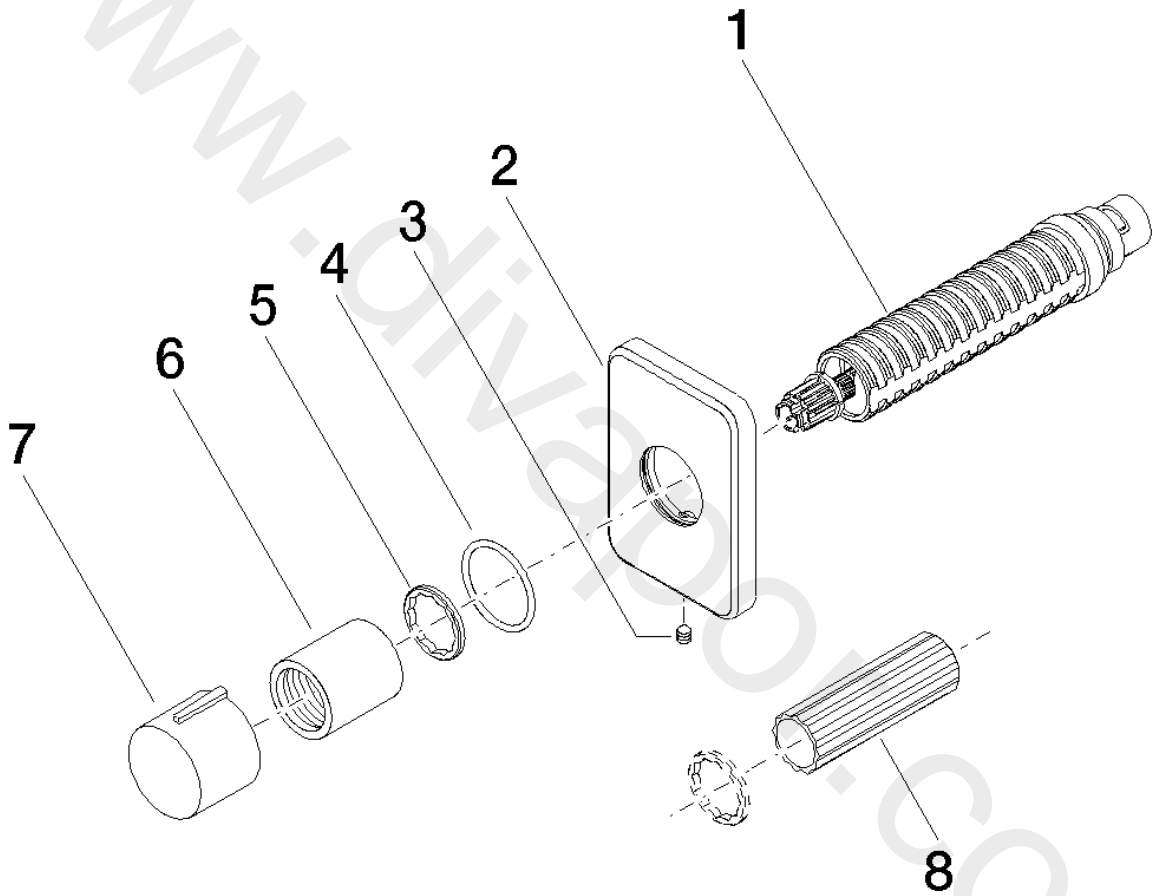

Bathtub - LULU

Volume Control clockwise-closing 1/2" - Chrome

Article number: 36 607 710-00

Bathtub - LULU

Volume Control clockwise-closing 1/2" - Chrome

Article number: 36 607 710-00

Spare parts list

Position	Number of units	Item Number	Spare part	Lead time
1	1	90 90 03 143 00 90	top	2
2	1	09 27 71 029-00	rosette	10
3	1	09 31 11 007 90	pin	2
4	1	09 14 10 063 90	seal	2
5	1	09 16 01 025 90	ring	2
6	1	09 21 02 070-00	cover	10
7	1	09 20 97 030-00	handle	10
8	1	09 30 09 010 90	key	2