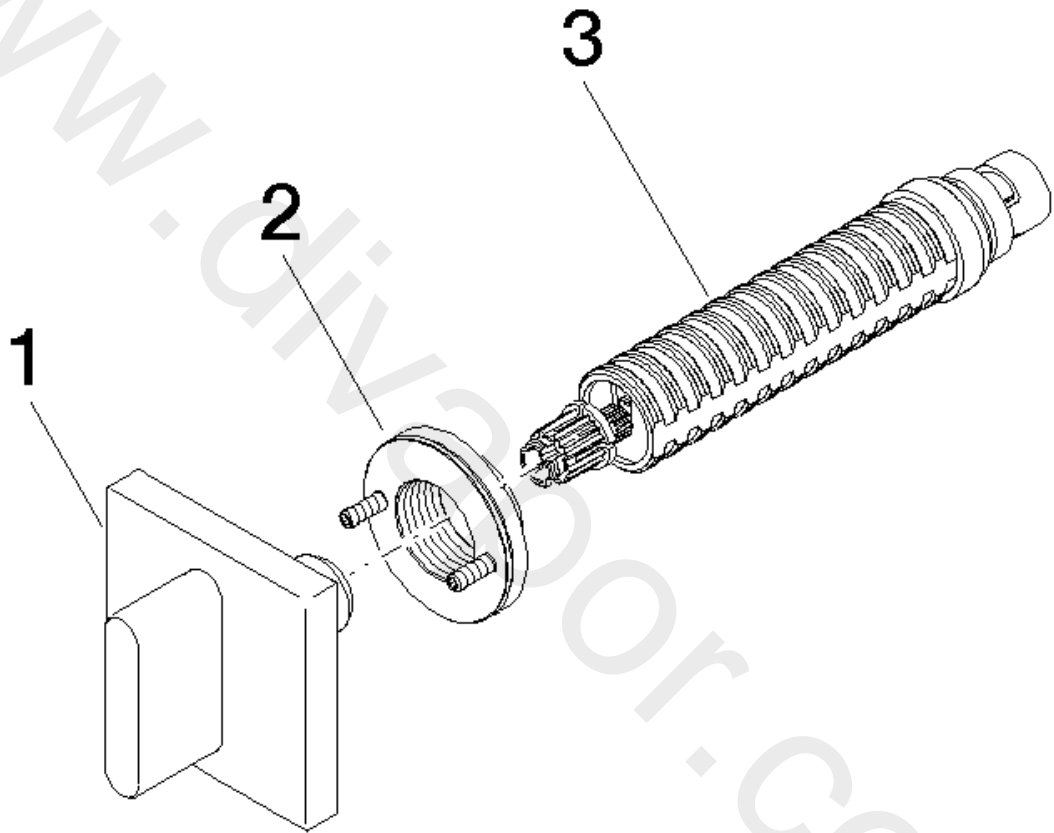

Bathtub - CL.1

Volume Control clockwise-closing 1/2" - Chrome

Article number: 36 607 705-00

Date of manufacture from 10/14/2020

### Spare parts list

Position	Number of units	Item Number	Spare part	Lead time
1	1	90 20 70 051 01-00	handle	10
2	1	90 21 02 108 00 90	disc	2
3	1	90 90 03 143 00 90	top	2

Bathtub - CL.1

Volume Control clockwise-closing 1/2" - Chrome