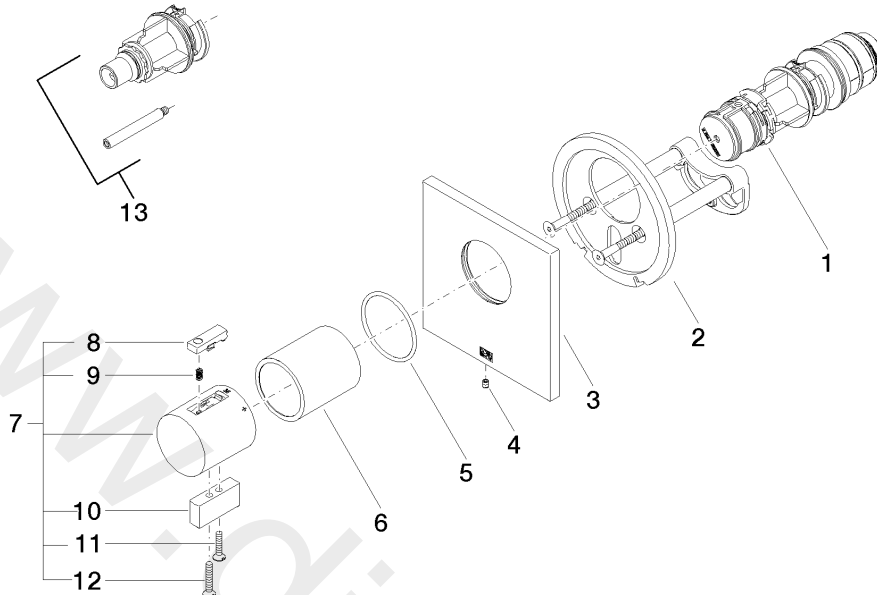

36 503 985

- cover plate 120 x 120 mm
- temperature control handle with safety limit stop at 38°C
- thermostat cartridge

Fits: IMO, MEM, CL.1, CYO

	Brushed Dark Platinum	36 503 985-99
	Chrome	36 503 985-00
	Brushed Platinum	36 503 985-06
	Platinum	36 503 985-08
	Dark Chrome	36 503 985-19
	Brushed Durabronze (23kt Gold)	36 503 985-28
	Matte Black	36 503 985-33
	Brushed Champagne (22kt Gold)	36 503 985-46
	Champagne (22kt Gold)	36 503 985-47
	Brushed Chrome	36 503 985-93

Required miscellaneous

	xTOOL Concealed thermostat module without volume control •min. recess depth 95 mm •max. recess depth 160 mm	35 503 970 90
---	--	---------------

Recommended miscellaneous

	xGRID Attachment set for integrating in the dry wall construction	12 340 970 90
---	--	---------------

Required miscellaneous

	xGRID Installation track 555 mm	12 360 970 90
---	--	---------------

36 503 985

mm [inches]

www.divapor.com

36 503 985

Spare parts list

No.	Item Number	Name	Quantity used	Delivery time
1	90 15 02 065 00 90	cartridge	1	2
2	90 11 01 196 00 90	base	1	2
3	09 11 02 533-99	cover	1	30
4	09 31 11 044 90	pin	1	2
5	09 14 10 049 90	seal	1	2
6	09 21 02 112-99	sleeve	1	30
7	04 17 33 006 00-99	handle	1	60
8	90 21 33 010 00-13	handle	1	2
9	90 16 02 027 00 90	spring	1	2
10	09 20 33 006-99	handle	1	30
11	09 30 30 159-99	screw	1	30
12	09 30 30 160-99	screw	1	30
13	12 178 970 90	Extension 46 mm	1	2