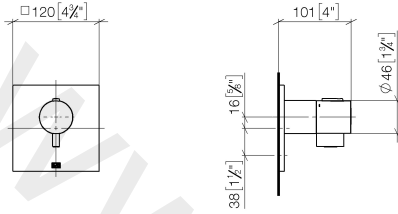

36 503 985

- cover plate 120 x 120 mm
- temperature control handle with safety limit stop at 38°C
- thermostat cartridge

Fits: IMO, MEM, CL.1, CYO

	Brushed Dark Platinum	36 503 985-99
	Chrome	36 503 985-00
	Brushed Platinum	36 503 985-06
	Platinum	36 503 985-08
	Dark Chrome	36 503 985-19
	Brushed Durabronze (23kt Gold)	36 503 985-28
	Matte Black	36 503 985-33
	Brushed Champagne (22kt Gold)	36 503 985-46
	Champagne (22kt Gold)	36 503 985-47
	Brushed Chrome	36 503 985-93

Required miscellaneous

	xTOOL Concealed thermostat module without volume control •min. recess depth 95 mm •max. recess depth 160 mm	35 503 970 90
---	--	---------------

Recommended miscellaneous

	xGRID Attachment set for integrating in the dry wall construction	12 340 970 90
---	--	---------------

Required miscellaneous

	xGRID Installation track 555 mm	12 360 970 90
---	--	---------------

36 503 985

mm [inches]

www.divapor.com

36 503 985

Spare parts list

No.	Item Number	Name	Quantity used	Delivery time
1	90 15 02 065 00 90	cartridge	1	2
2	90 11 01 196 00 90	base	1	2
3	09 11 02 533-99	cover	1	30
4	09 31 11 044 90	pin	1	2
5	09 14 10 049 90	seal	1	2
6	09 21 02 112-99	sleeve	1	30
7	04 17 33 006 00-99	handle	1	60
8	90 21 33 010 00-13	handle	1	2
9	90 16 02 027 00 90	spring	1	2
10	09 20 33 006-99	handle	1	30
11	09 30 30 159-99	screw	1	30
12	09 30 30 160-99	screw	1	30
13	12 178 970 90	Extension 46 mm	1	2