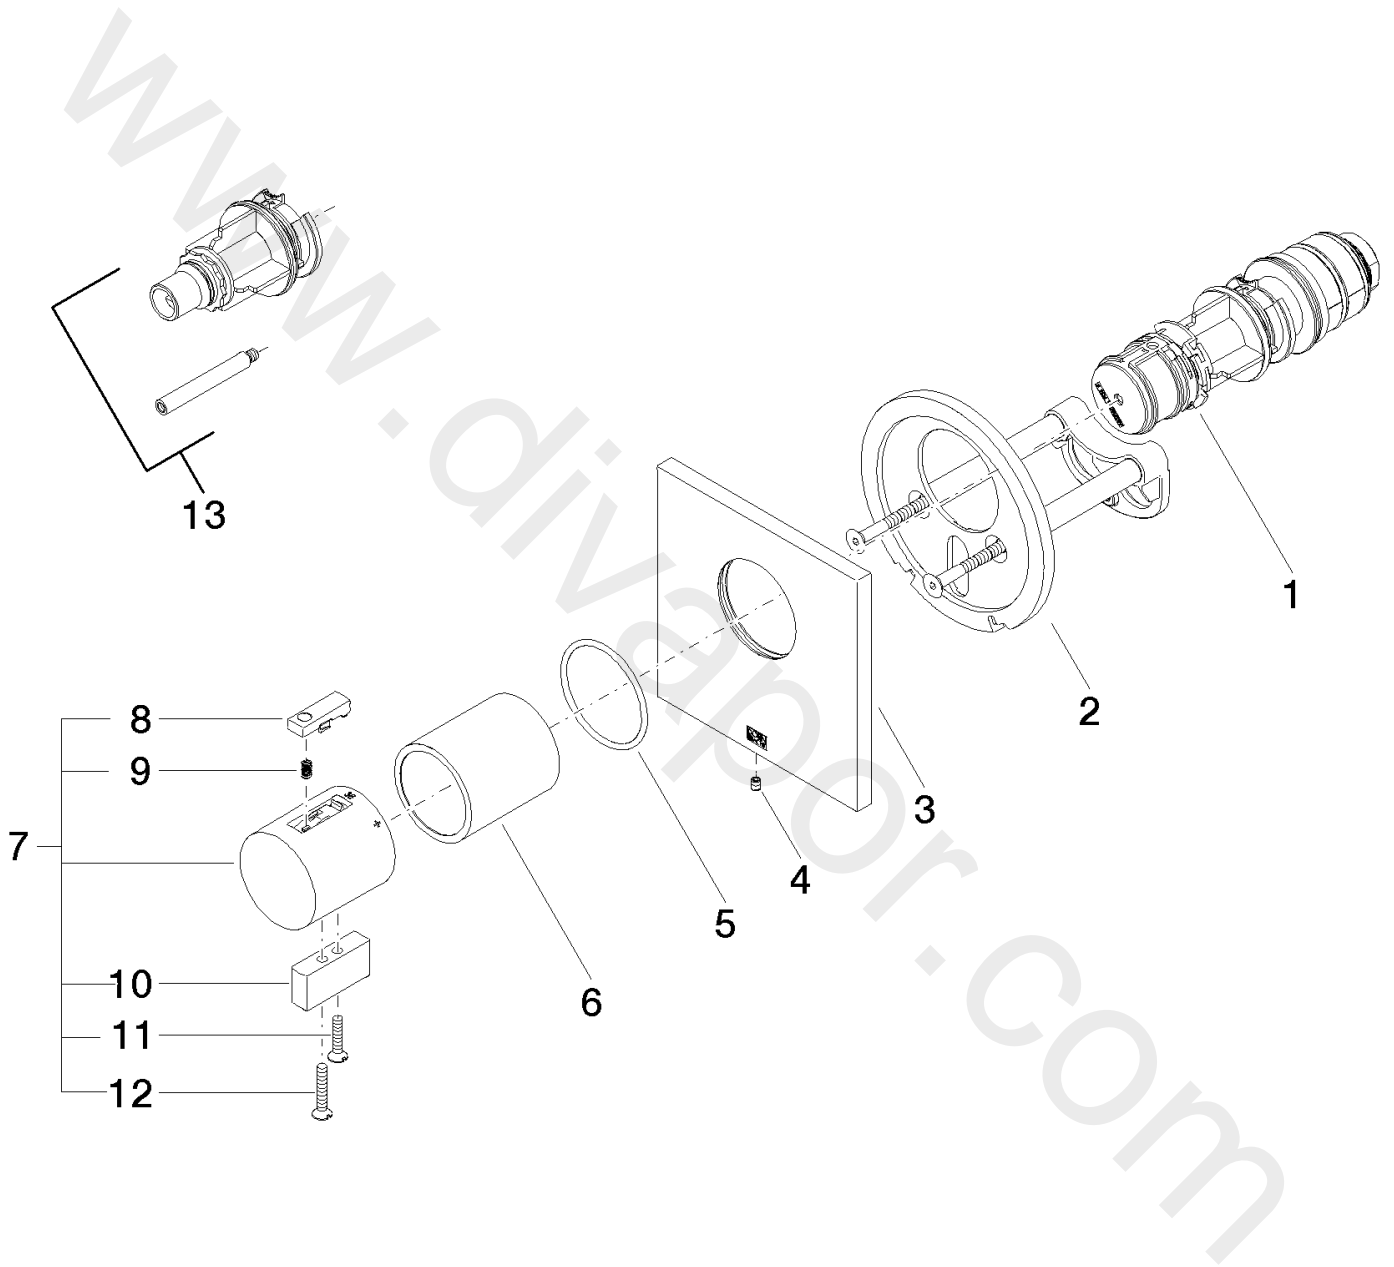

Shower - IMO

xTOOL Concealed thermostat without volume control 3/4"

Article number: 36 503 985-06

Shower - IMO

xTOOL Concealed thermostat without volume control 3/4"

Article number: 36 503 985-06

Spare parts list

Position	Quantity used	Item Number	Spare part	Delivery time
1	1	90 15 02 065 00 90	cartridge	2
2	1	90 11 01 196 00 90	base	2
3	1	09 11 02 533-06	cover	10
4	1	09 31 11 044 90	pin	2
5	1	09 14 10 049 90	seal	2
6	1	09 21 02 112-06	sleeve	10
7	1	04 17 33 006 00-06	handle	10
8	1	90 21 33 010 00-13	handle	2
9	1	90 16 02 027 00 90	spring	2
10	1	09 20 33 006-06	handle	10
11	1	09 30 30 159-06	screw	10
12	1	09 30 30 160-06	screw	10
13	1	12 178 970 90	Extension 46 mm	2