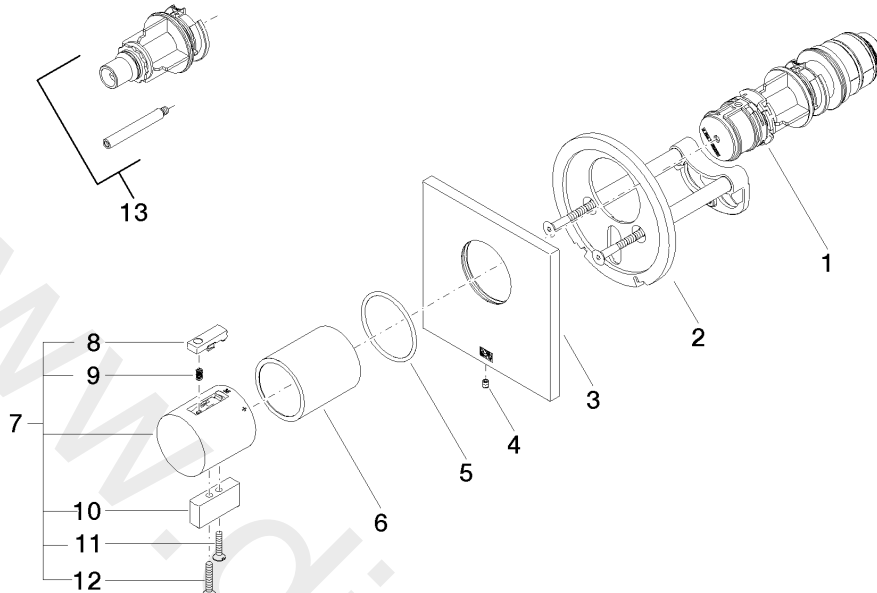

36 503 985

- cover plate 120 x 120 mm
- temperature control handle with safety limit stop at 38°C
- thermostat cartridge

Fits: IMO, MEM, CL.1, CYO

	Matte Black	36 503 985-33
	Chrome	36 503 985-00
	Brushed Platinum	36 503 985-06
	Platinum	36 503 985-08
	Dark Chrome	36 503 985-19
	Brushed Durabronze (23kt Gold)	36 503 985-28
	Brushed Champagne (22kt Gold)	36 503 985-46
	Champagne (22kt Gold)	36 503 985-47
	Brushed Chrome	36 503 985-93
	Brushed Dark Platinum	36 503 985-99

Required miscellaneous

xTOOL Concealed thermostat module without volume control 35 503 970 90
 •min. recess depth 95 mm
 •max. recess depth 160 mm

Recommended miscellaneous

xGRID Attachment set for integrating in the dry wall construction 12 340 970 90

Required miscellaneous

xGRID Installation track 555 mm 12 360 970 90

36 503 985

mm [inches]

www.divapor.com

36 503 985

Spare parts list

No.	Item Number	Name	Quantity used	Delivery time
1	90 15 02 065 00 90	cartridge	1	2
2	90 11 01 196 00 90	base	1	2
3	09 11 02 533-33	cover	1	30
4	09 31 11 044 90	pin	1	2
5	09 14 10 049 90	seal	1	2
6	09 21 02 112-33	sleeve	1	30
7	04 17 33 006 00-33	handle	1	60
8	90 21 33 010 00-13	handle	1	2
9	90 16 02 027 00 90	spring	1	2
10	09 20 33 006-33	handle	1	30
11	09 30 30 159-33	screw	1	30
12	09 30 30 160-33	screw	1	30
13	12 178 970 90	Extension 46 mm	1	2