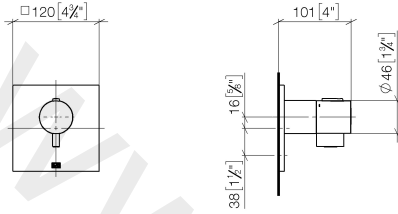

36 503 985

- cover plate 120 x 120 mm
- temperature control handle with safety limit stop at 38°C
- thermostat cartridge

Fits: IMO, MEM, CL.1, CYO

	Matte Black	36 503 985-33
	Chrome	36 503 985-00
	Brushed Platinum	36 503 985-06
	Platinum	36 503 985-08
	Dark Chrome	36 503 985-19
	Brushed Durabronze (23kt Gold)	36 503 985-28
	Brushed Champagne (22kt Gold)	36 503 985-46
	Champagne (22kt Gold)	36 503 985-47
	Brushed Chrome	36 503 985-93
	Brushed Dark Platinum	36 503 985-99

Required miscellaneous

xTOOL Concealed thermostat module without volume control 35 503 970 90
 •min. recess depth 95 mm
 •max. recess depth 160 mm

Recommended miscellaneous

xGRID Attachment set for integrating in the dry wall construction 12 340 970 90

Required miscellaneous

xGRID Installation track 555 mm 12 360 970 90

36 503 985

mm [inches]

www.divapor.com

36 503 985

Spare parts list

No.	Item Number	Name	Quantity used	Delivery time
1	90 15 02 065 00 90	cartridge	1	2
2	90 11 01 196 00 90	base	1	2
3	09 11 02 533-33	cover	1	30
4	09 31 11 044 90	pin	1	2
5	09 14 10 049 90	seal	1	2
6	09 21 02 112-33	sleeve	1	30
7	04 17 33 006 00-33	handle	1	60
8	90 21 33 010 00-13	handle	1	2
9	90 16 02 027 00 90	spring	1	2
10	09 20 33 006-33	handle	1	30
11	09 30 30 159-33	screw	1	30
12	09 30 30 160-33	screw	1	30
13	12 178 970 90	Extension 46 mm	1	2