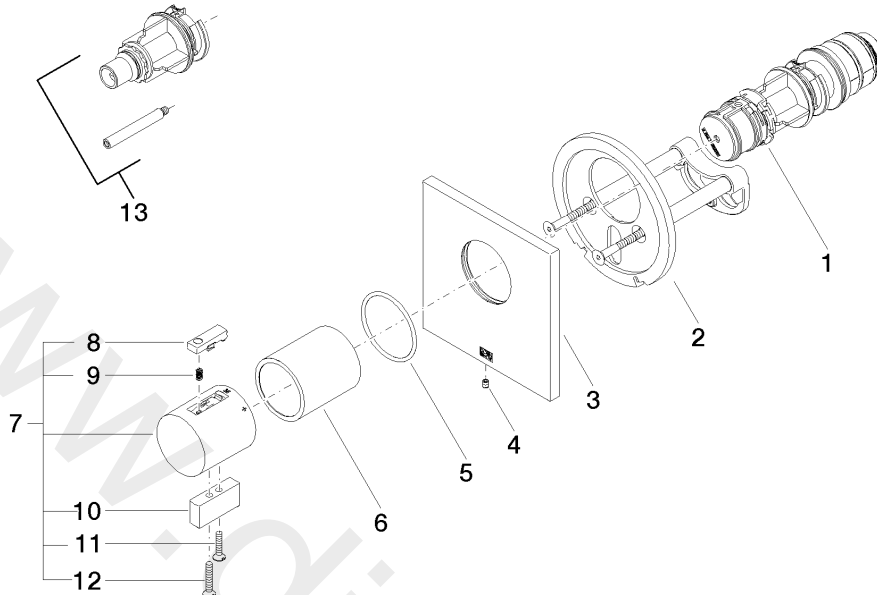

36 503 985

- cover plate 120 x 120 mm
- temperature control handle with safety limit stop at 38°C
- thermostat cartridge

Fits: IMO, MEM, CL.1, CYO

	Platinum	36 503 985-08
	Chrome	36 503 985-00
	Brushed Platinum	36 503 985-06
	Dark Chrome	36 503 985-19
	Brushed Durabronze (23kt Gold)	36 503 985-28
	Matte Black	36 503 985-33
	Brushed Champagne (22kt Gold)	36 503 985-46
	Champagne (22kt Gold)	36 503 985-47
	Brushed Chrome	36 503 985-93
	Brushed Dark Platinum	36 503 985-99

Required miscellaneous

xTOOL Concealed thermostat module without volume control 35 503 970 90
 •min. recess depth 95 mm
 •max. recess depth 160 mm

Recommended miscellaneous

xGRID Attachment set for integrating in the dry wall construction 12 340 970 90

Required miscellaneous

xGRID Installation track 555 mm 12 360 970 90

36 503 985

mm [inches]

www.divapor.com

36 503 985

Spare parts list

No.	Item Number	Name	Quantity used	Delivery time
1	90 15 02 065 00 90	cartridge	1	2
2	90 11 01 196 00 90	base	1	2
3	09 11 02 533-08	cover	1	20
4	09 31 11 044 90	pin	1	2
5	09 14 10 049 90	seal	1	2
6	09 21 02 112-08	sleeve	1	20
7	04 17 33 006 00-08	handle	1	60
8	90 21 33 010 00-13	handle	1	2
9	90 16 02 027 00 90	spring	1	2
10	09 20 33 006-08	handle	1	20
11	09 30 30 159-08	screw	1	20
12	09 30 30 160-08	screw	1	20
13	12 178 970 90	Extension 46 mm	1	2