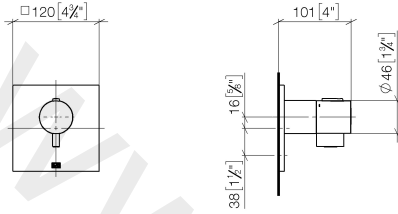

36 503 985

- cover plate 120 x 120 mm
- temperature control handle with safety limit stop at 38°C
- thermostat cartridge

Fits: IMO, MEM, CL.1, CYO

	Platinum	36 503 985-08
	Chrome	36 503 985-00
	Brushed Platinum	36 503 985-06
	Dark Chrome	36 503 985-19
	Brushed Durabronze (23kt Gold)	36 503 985-28
	Matte Black	36 503 985-33
	Brushed Champagne (22kt Gold)	36 503 985-46
	Champagne (22kt Gold)	36 503 985-47
	Brushed Chrome	36 503 985-93
	Brushed Dark Platinum	36 503 985-99

Required miscellaneous

xTOOL Concealed thermostat module without volume control 35 503 970 90
 •min. recess depth 95 mm
 •max. recess depth 160 mm

Recommended miscellaneous

xGRID Attachment set for integrating in the dry wall construction 12 340 970 90

Required miscellaneous

xGRID Installation track 555 mm 12 360 970 90

36 503 985

mm [inches]

www.divapor.com

36 503 985

Spare parts list

No.	Item Number	Name	Quantity used	Delivery time
1	90 15 02 065 00 90	cartridge	1	2
2	90 11 01 196 00 90	base	1	2
3	09 11 02 533-08	cover	1	20
4	09 31 11 044 90	pin	1	2
5	09 14 10 049 90	seal	1	2
6	09 21 02 112-08	sleeve	1	20
7	04 17 33 006 00-08	handle	1	60
8	90 21 33 010 00-13	handle	1	2
9	90 16 02 027 00 90	spring	1	2
10	09 20 33 006-08	handle	1	20
11	09 30 30 159-08	screw	1	20
12	09 30 30 160-08	screw	1	20
13	12 178 970 90	Extension 46 mm	1	2