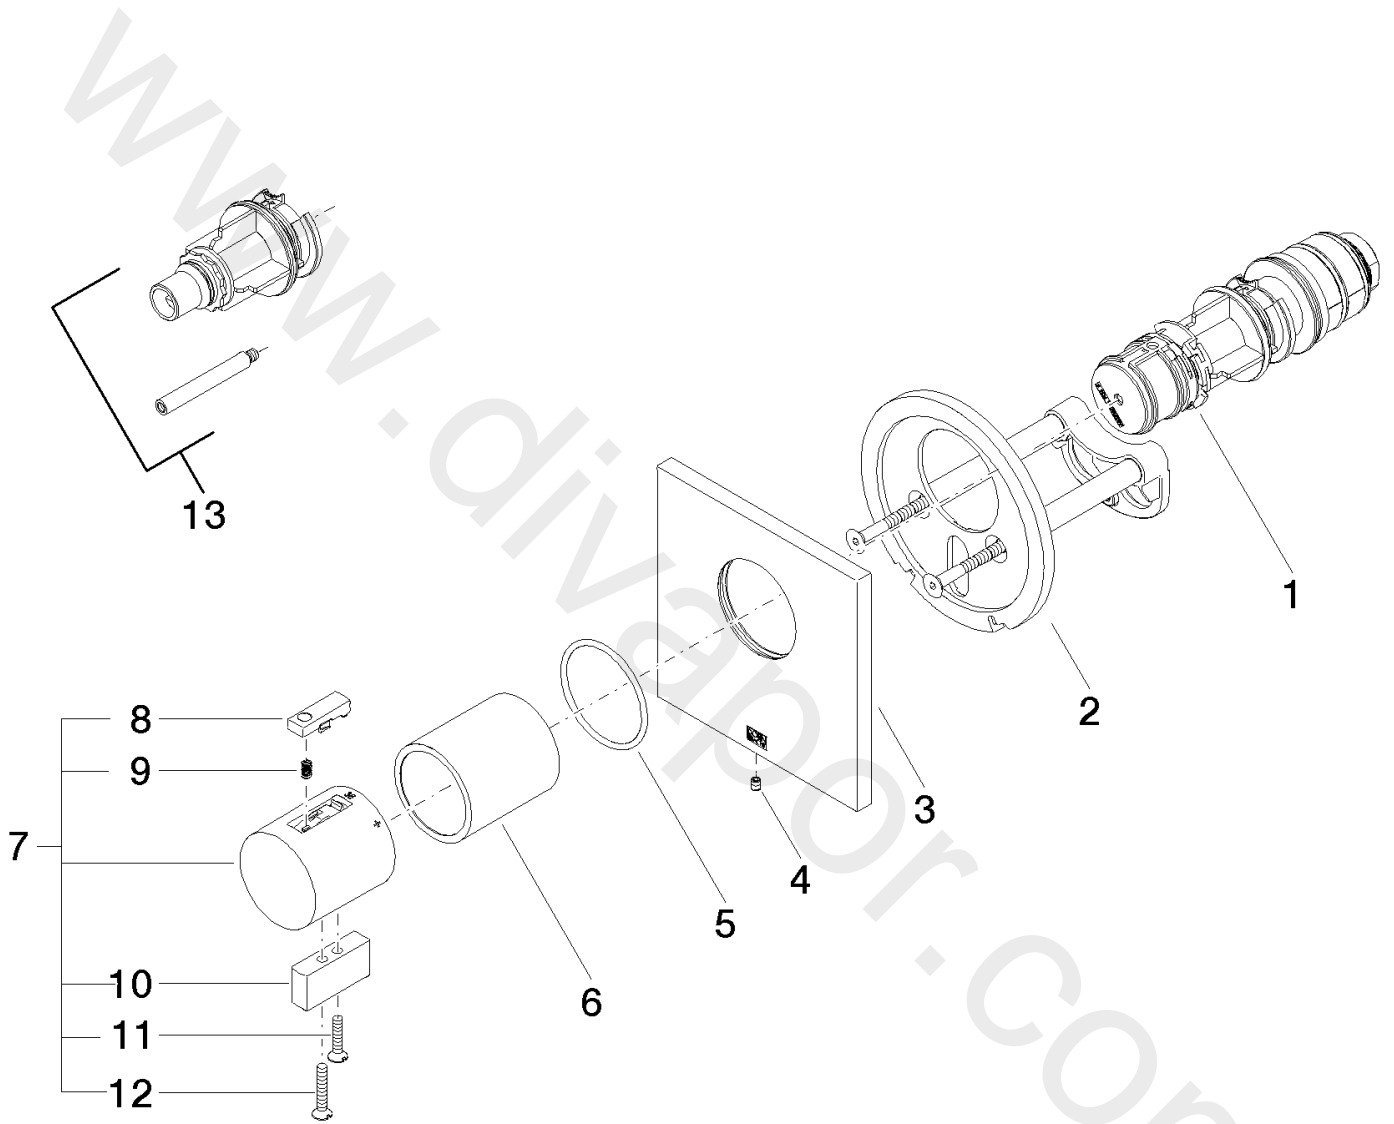

Shower - IMO

xTOOL Concealed thermostat without volume control 3/4"

Article number: 36 503 985-06

Shower - IMO

xTOOL Concealed thermostat without volume control 3/4"

Article number: 36 503 985-06

Spare parts list

Position	Quantity used	Item Number	Spare part	Delivery time
1	1	90 15 02 065 00 90	cartridge	2
2	1	90 11 01 196 00 90	base	2
3	1	09 11 02 533-06	cover	10
4	1	09 31 11 044 90	pin	2
5	1	09 14 10 049 90	seal	2
6	1	09 21 02 112-06	sleeve	10
7	1	04 17 33 006 00-06	handle	10
8	1	90 21 33 010 00-13	handle	2
9	1	90 16 02 027 00 90	spring	2
10	1	09 20 33 006-06	handle	10
11	1	09 30 30 159-06	screw	10
12	1	09 30 30 160-06	screw	10
13	1	12 178 970 90	Extension 46 mm	2