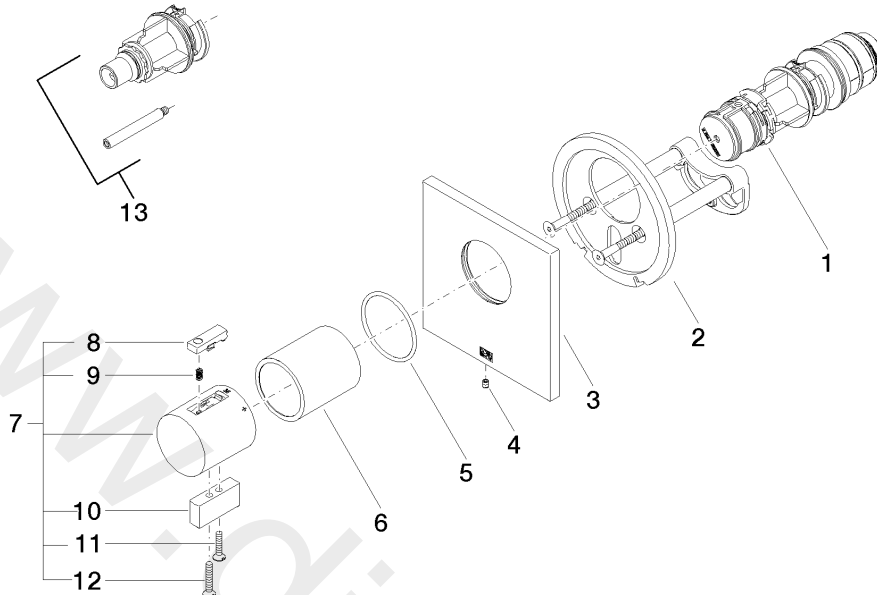

36 503 985

- cover plate 120 x 120 mm
- temperature control handle with safety limit stop at 38°C
- thermostat cartridge

Fits: IMO, MEM, CL.1, CYO

	Brushed Platinum	36 503 985-06
	Chrome	36 503 985-00
	Platinum	36 503 985-08
	Dark Chrome	36 503 985-19
	Brushed Durabrass (23kt Gold)	36 503 985-28
	Matte Black	36 503 985-33
	Brushed Champagne (22kt Gold)	36 503 985-46
	Champagne (22kt Gold)	36 503 985-47
	Brushed Chrome	36 503 985-93
	Brushed Dark Platinum	36 503 985-99

Required miscellaneous

xTOOL Concealed thermostat module without volume control 35 503 970 90
 •min. recess depth 95 mm
 •max. recess depth 160 mm

Recommended miscellaneous

xGRID Attachment set for integrating in the dry wall construction 12 340 970 90

Required miscellaneous

xGRID Installation track 555 mm 12 360 970 90

36 503 985

mm [inches]

www.divapor.com

36 503 985

Spare parts list

No.	Item Number	Name	Quantity used	Delivery time
1	90 15 02 065 00 90	cartridge	1	2
2	90 11 01 196 00 90	base	1	2
3	09 11 02 533-06	cover	1	10
4	09 31 11 044 90	pin	1	2
5	09 14 10 049 90	seal	1	2
6	09 21 02 112-06	sleeve	1	10
7	04 17 33 006 00-06	handle	1	10
8	90 21 33 010 00-13	handle	1	2
9	90 16 02 027 00 90	spring	1	2
10	09 20 33 006-06	handle	1	10
11	09 30 30 159-06	screw	1	10
12	09 30 30 160-06	screw	1	10
13	12 178 970 90	Extension 46 mm	1	2