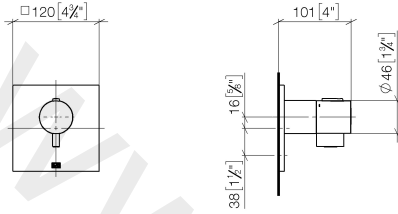

36 503 985

- cover plate 120 x 120 mm
- temperature control handle with safety limit stop at 38°C
- thermostat cartridge

Fits: IMO, MEM, CL.1, CYO

	Brushed Platinum	36 503 985-06
	Chrome	36 503 985-00
	Platinum	36 503 985-08
	Dark Chrome	36 503 985-19
	Brushed Durabrass (23kt Gold)	36 503 985-28
	Matte Black	36 503 985-33
	Brushed Champagne (22kt Gold)	36 503 985-46
	Champagne (22kt Gold)	36 503 985-47
	Brushed Chrome	36 503 985-93
	Brushed Dark Platinum	36 503 985-99

Required miscellaneous

xTOOL Concealed thermostat module without volume control 35 503 970 90
 •min. recess depth 95 mm
 •max. recess depth 160 mm

Recommended miscellaneous

xGRID Attachment set for integrating in the dry wall construction 12 340 970 90

Required miscellaneous

xGRID Installation track 555 mm 12 360 970 90

36 503 985

mm [inches]

www.divapor.com

36 503 985

Spare parts list

No.	Item Number	Name	Quantity used	Delivery time
1	90 15 02 065 00 90	cartridge	1	2
2	90 11 01 196 00 90	base	1	2
3	09 11 02 533-06	cover	1	10
4	09 31 11 044 90	pin	1	2
5	09 14 10 049 90	seal	1	2
6	09 21 02 112-06	sleeve	1	10
7	04 17 33 006 00-06	handle	1	10
8	90 21 33 010 00-13	handle	1	2
9	90 16 02 027 00 90	spring	1	2
10	09 20 33 006-06	handle	1	10
11	09 30 30 159-06	screw	1	10
12	09 30 30 160-06	screw	1	10
13	12 178 970 90	Extension 46 mm	1	2