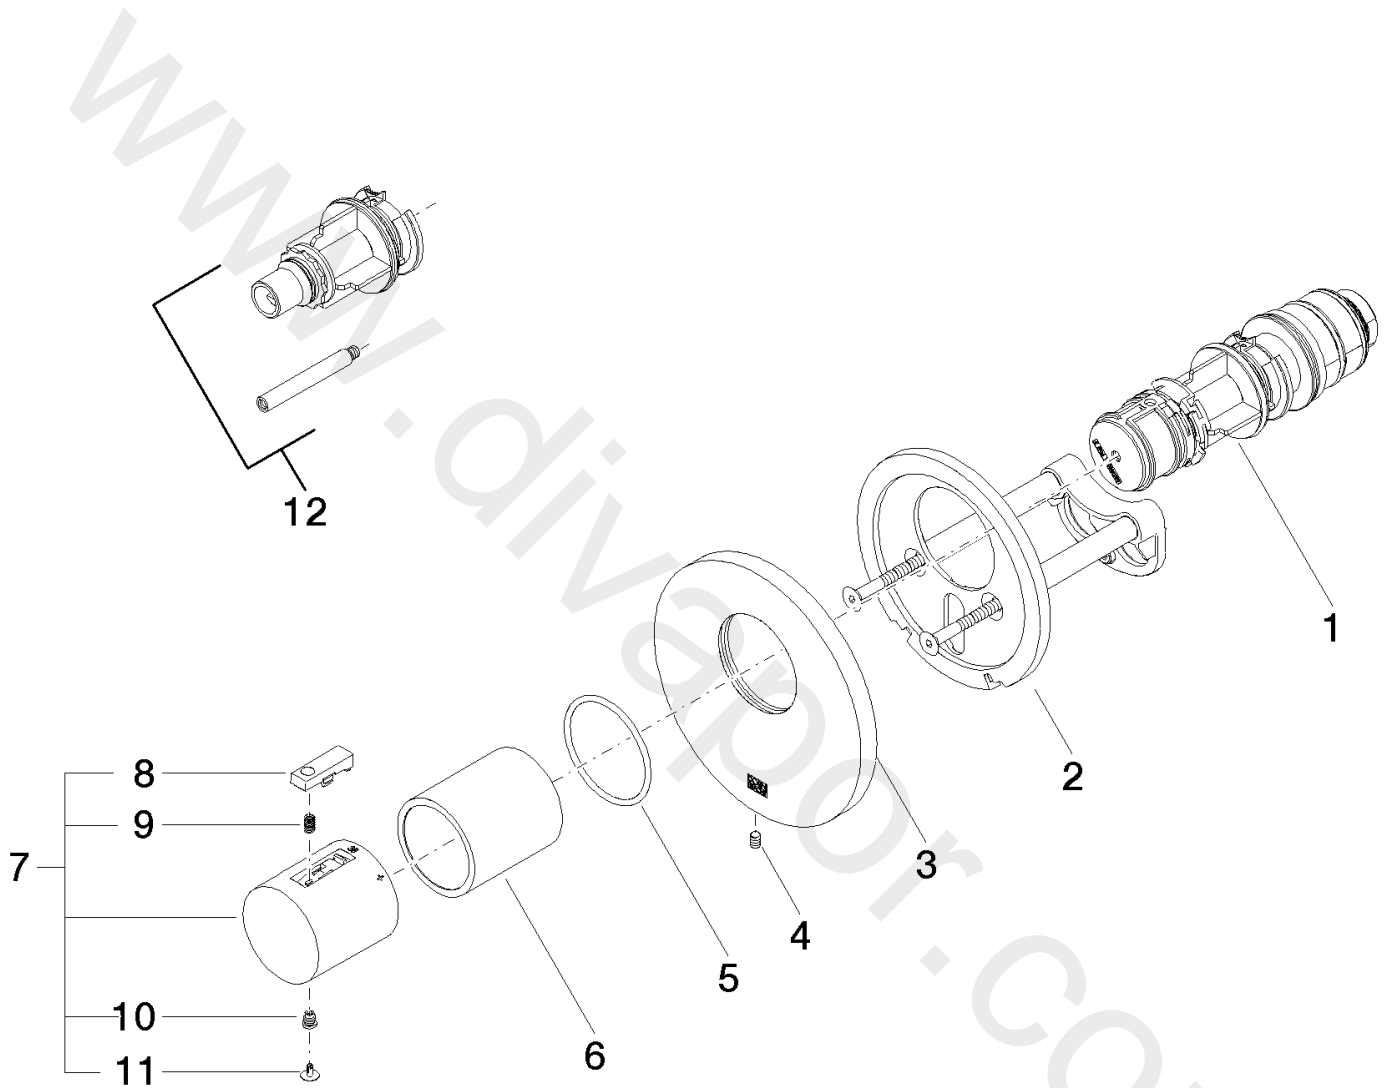

Bathtub - META

xTOOL Concealed thermostat without volume control 3/4" - Chrome

Article number: 36 503 979-00

Date of manufacture from 1/1/2022

Bathtub - META

xTOOL Concealed thermostat without volume control 3/4" - Chrome

Article number: 36 503 979-00

Date of manufacture from 1/1/2022

## Spare parts list

Position	Number of units	Item Number	Spare part	Lead time
1	1	90 15 02 065 00 90	cartridge	2
2	1	90 11 01 196 00 90	base	2
3	1	09 11 02 537-00	cover	10
4	1	09 31 11 048 90	pin	2
5	1	09 14 10 049 90	seal	2
6	1	09 21 02 112-00	sleeve	10
7	1	90 17 33 004 00-00	handle	10
8	1	90 21 33 010 00-13	handle	2
9	1	90 16 02 027 00 90	spring	2
10	1	09 30 30 136 90	screw	2
11	1	09 31 20 049-00	plug	10
12	1	12 178 970 90	Extension 1-3/4" -	2