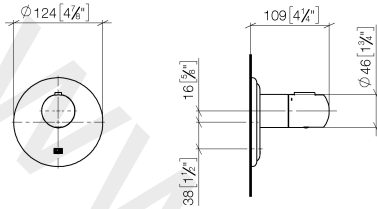

36 503 977

- cover plate Ø 124 mm
- temperature control handle with safety limit stop at 38°C
- thermostat cartridge

	Brushed Dark Platinum	36 503 977-99
	Chrome	36 503 977-00
	Brushed Platinum	36 503 977-06
	Platinum	36 503 977-08
	Durabronze (23kt Gold)	36 503 977-09
	Brushed Durabronze (23kt Gold)	36 503 977-28

Required miscellaneous

xTOOL Concealed thermostat module without volume control 35 503 970 90
 • min. recess depth 85 mm
 • max. recess depth 110 mm

Recommended miscellaneous

xGRID Attachment set for integrating in the dry wall construction 12 340 970 90

Required miscellaneous

xGRID Installation track 555 mm 12 360 970 90

36 503 977

mm [inches]

36 503 977

Spare parts list

No.	Item Number	Name	Quantity used	Delivery time
1	90 15 02 065 00 90	cartridge	1	2
2	90 11 01 196 00 90	base	1	2
3	09 11 02 543-99	cover	1	30
4	09 31 11 048 90	pin	1	2
5	09 14 10 049 90	seal	1	2
6	09 21 02 112-99	sleeve	1	30
7	04 17 33 005 01-99	handle	1	60
8	90 21 33 010 00-13	handle	1	2
9	90 16 02 027 00 90	spring	1	2
10	09 30 30 136 90	screw	1	2
11	09 31 20 049-13	plug	1	30