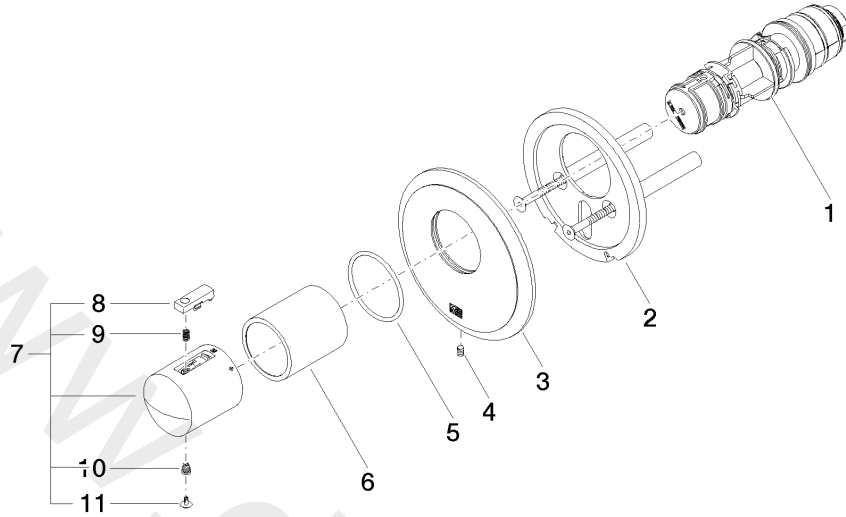

36 503 977

- cover plate Ø 124 mm
- temperature control handle with safety limit stop at 38°C
- thermostat cartridge

	Brushed Dark Platinum	36 503 977-99
	Chrome	36 503 977-00
	Brushed Platinum	36 503 977-06
	Platinum	36 503 977-08
	Durabronze (23kt Gold)	36 503 977-09
	Brushed Durabronze (23kt Gold)	36 503 977-28

Required miscellaneous

xTOOL Concealed thermostat module without volume control 35 503 970 90
 • min. recess depth 85 mm
 • max. recess depth 110 mm

Recommended miscellaneous

xGRID Attachment set for integrating in the dry wall construction 12 340 970 90

Required miscellaneous

xGRID Installation track 555 mm 12 360 970 90

36 503 977

mm [inches]

36 503 977

Spare parts list

No.	Item Number	Name	Quantity used	Delivery time
1	90 15 02 065 00 90	cartridge	1	2
2	90 11 01 196 00 90	base	1	2
3	09 11 02 543-99	cover	1	30
4	09 31 11 048 90	pin	1	2
5	09 14 10 049 90	seal	1	2
6	09 21 02 112-99	sleeve	1	30
7	04 17 33 005 01-99	handle	1	60
8	90 21 33 010 00-13	handle	1	2
9	90 16 02 027 00 90	spring	1	2
10	09 30 30 136 90	screw	1	2
11	09 31 20 049-13	plug	1	30