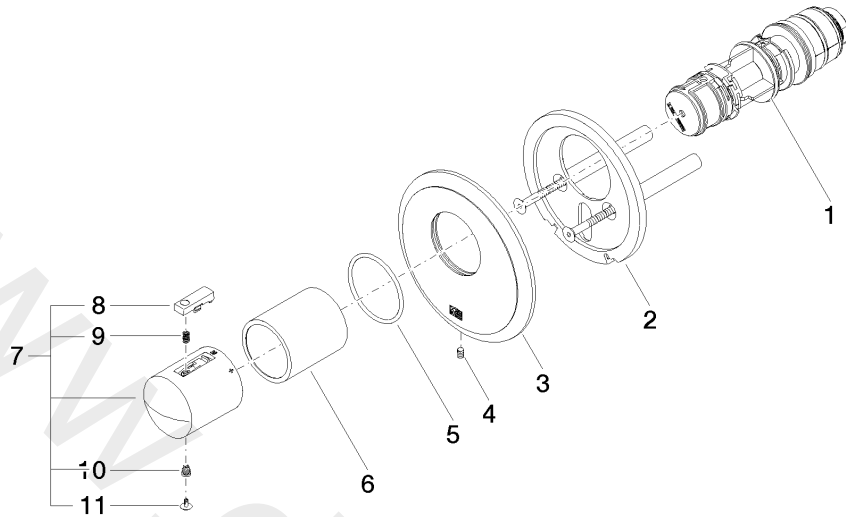

36 503 977

- cover plate Ø 124 mm
- temperature control handle with safety limit stop at 38°C
- thermostat cartridge

	Platinum	36 503 977-08
	Chrome	36 503 977-00
	Brushed Platinum	36 503 977-06
	Durabrace (23kt Gold)	36 503 977-09
	Brushed Durabrace (23kt Gold)	36 503 977-28
	Brushed Dark Platinum	36 503 977-99

Required miscellaneous

xTOOL Concealed thermostat module without volume control 35 503 970 90
 • min. recess depth 85 mm
 • max. recess depth 110 mm

Recommended miscellaneous

xGRID Attachment set for integrating in the dry wall construction 12 340 970 90

Required miscellaneous

xGRID Installation track 555 mm 12 360 970 90

36 503 977

mm [inches]

36 503 977

Spare parts list

No.	Item Number	Name	Quantity used	Delivery time
1	90 15 02 065 00 90	cartridge	1	2
2	90 11 01 196 00 90	base	1	2
3	09 11 02 543-08	cover	1	60
4	09 31 11 048 90	pin	1	2
5	09 14 10 049 90	seal	1	2
6	09 21 02 112-08	sleeve	1	20
7	04 17 33 005 01-08	handle	1	20
8	90 21 33 010 00-13	handle	1	2
9	90 16 02 027 00 90	spring	1	2
10	09 30 30 136 90	screw	1	2
11	09 31 20 049-13	plug	1	30