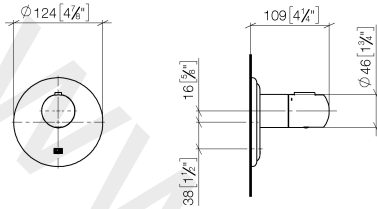

36 503 977

- cover plate Ø 124 mm
- temperature control handle with safety limit stop at 38°C
- thermostat cartridge

	Platinum	36 503 977-08
	Chrome	36 503 977-00
	Brushed Platinum	36 503 977-06
	Durabrace (23kt Gold)	36 503 977-09
	Brushed Durabrace (23kt Gold)	36 503 977-28
	Brushed Dark Platinum	36 503 977-99

Required miscellaneous

xTOOL Concealed thermostat module without volume control 35 503 970 90
 • min. recess depth 85 mm
 • max. recess depth 110 mm

Recommended miscellaneous

xGRID Attachment set for integrating in the dry wall construction 12 340 970 90

Required miscellaneous

xGRID Installation track 555 mm 12 360 970 90

36 503 977

mm [inches]

36 503 977

Spare parts list

No.	Item Number	Name	Quantity used	Delivery time
1	90 15 02 065 00 90	cartridge	1	2
2	90 11 01 196 00 90	base	1	2
3	09 11 02 543-08	cover	1	60
4	09 31 11 048 90	pin	1	2
5	09 14 10 049 90	seal	1	2
6	09 21 02 112-08	sleeve	1	20
7	04 17 33 005 01-08	handle	1	20
8	90 21 33 010 00-13	handle	1	2
9	90 16 02 027 00 90	spring	1	2
10	09 30 30 136 90	screw	1	2
11	09 31 20 049-13	plug	1	30