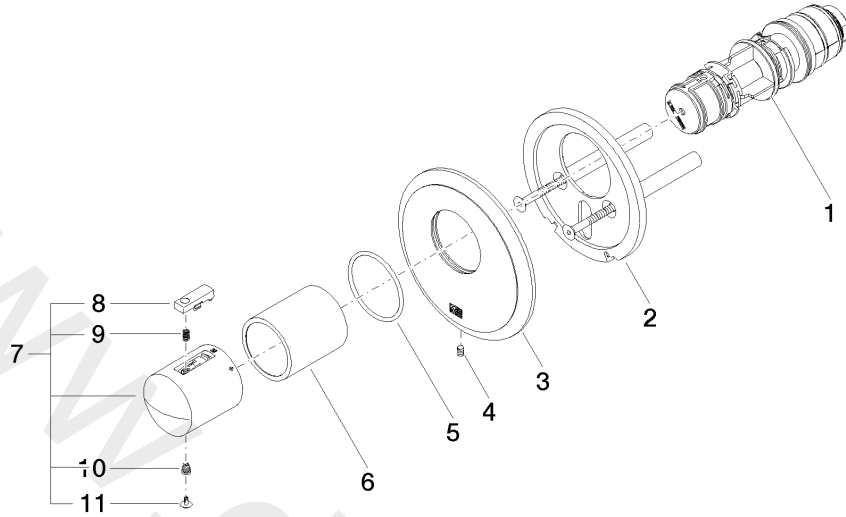

36 503 977

- cover plate Ø 124 mm
- temperature control handle with safety limit stop at 38°C
- thermostat cartridge

	Brushed Platinum	36 503 977-06
	Chrome	36 503 977-00
	Platinum	36 503 977-08
	Durabross (23kt Gold)	36 503 977-09
	Brushed Durabross (23kt Gold)	36 503 977-28
	Brushed Dark Platinum	36 503 977-99

Required miscellaneous

xTOOL Concealed thermostat module without volume control 35 503 970 90
 • min. recess depth 85 mm
 • max. recess depth 110 mm

Recommended miscellaneous

xGRID Attachment set for integrating in the dry wall construction 12 340 970 90

Required miscellaneous

xGRID Installation track 555 mm 12 360 970 90

36 503 977

mm [inches]

36 503 977

Spare parts list

No.	Item Number	Name	Quantity used	Delivery time
1	90 15 02 065 00 90	cartridge	1	2
2	90 11 01 196 00 90	base	1	2
3	09 11 02 543-06	cover	1	60
4	09 31 11 048 90	pin	1	2
5	09 14 10 049 90	seal	1	2
6	09 21 02 112-06	sleeve	1	10
7	04 17 33 005 01-06	handle	1	10
8	90 21 33 010 00-13	handle	1	2
9	90 16 02 027 00 90	spring	1	2
10	09 30 30 136 90	screw	1	2
11	09 31 20 049-13	plug	1	30