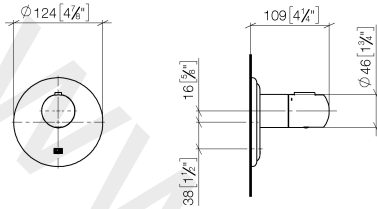

36 503 977

- cover plate Ø 124 mm
- temperature control handle with safety limit stop at 38°C
- thermostat cartridge

	Brushed Platinum	36 503 977-06
	Chrome	36 503 977-00
	Platinum	36 503 977-08
	Durabross (23kt Gold)	36 503 977-09
	Brushed Durabross (23kt Gold)	36 503 977-28
	Brushed Dark Platinum	36 503 977-99

Required miscellaneous

xTOOL Concealed thermostat module without volume control 35 503 970 90
 • min. recess depth 85 mm
 • max. recess depth 110 mm

Recommended miscellaneous

xGRID Attachment set for integrating in the dry wall construction 12 340 970 90

Required miscellaneous

xGRID Installation track 555 mm 12 360 970 90

36 503 977

mm [inches]

36 503 977

Spare parts list

No.	Item Number	Name	Quantity used	Delivery time
1	90 15 02 065 00 90	cartridge	1	2
2	90 11 01 196 00 90	base	1	2
3	09 11 02 543-06	cover	1	60
4	09 31 11 048 90	pin	1	2
5	09 14 10 049 90	seal	1	2
6	09 21 02 112-06	sleeve	1	10
7	04 17 33 005 01-06	handle	1	10
8	90 21 33 010 00-13	handle	1	2
9	90 16 02 027 00 90	spring	1	2
10	09 30 30 136 90	screw	1	2
11	09 31 20 049-13	plug	1	30