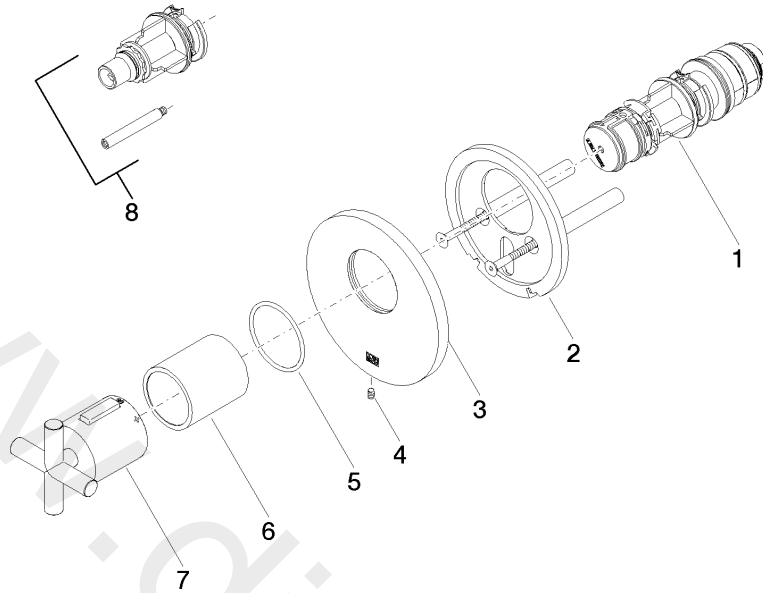

36 503 892

- cover plate Ø 123 mm
- temperature control handle with safety limit stop at 38°C
- thermostat cartridge

	Brushed Dark Platinum	36 503 892-99
	Chrome	36 503 892-00
	Brushed Platinum	36 503 892-06
	Platinum	36 503 892-08
	Matte White	36 503 892-10
	Dark Chrome	36 503 892-19
	Brushed Durabronze (23kt Gold)	36 503 892-28
	Matte Black	36 503 892-33
	Brushed Champagne (22kt Gold)	36 503 892-46
	Champagne (22kt Gold)	36 503 892-47
	Brushed Chrome	36 503 892-93

Required miscellaneous

xTOOL Concealed thermostat module without volume control 35 503 970 90
 • min. recess depth 95 mm
 • max. recess depth 160 mm

Recommended miscellaneous

xGRID Attachment set for integrating in the dry wall construction 12 340 970 90

Required miscellaneous

xGRID Installation track 555 mm 12 360 970 90

36 503 892

mm [inches]

36 503 892

Spare parts list

No.	Item Number	Name	Quantity used	Delivery time
1	90 15 02 065 00 90	cartridge	1	2
2	90 11 01 196 00 90	base	1	2
3	09 11 02 537-99	cover	1	30
4	09 31 11 048 90	pin	1	2
5	09 14 10 049 90	seal	1	2
6	09 21 02 112-99	sleeve	1	30
7	90 17 33 027 00-99	handle	1	30
8	12 178 970 90	Extension 46 mm	1	2