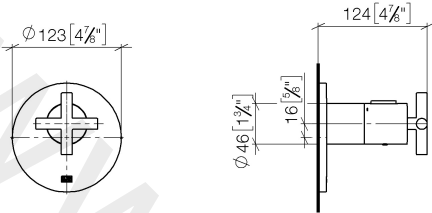

36 503 892

- cover plate Ø 123 mm
- temperature control handle with safety limit stop at 38°C
- thermostat cartridge

	Brushed Dark Platinum	36 503 892-99
	Chrome	36 503 892-00
	Brushed Platinum	36 503 892-06
	Platinum	36 503 892-08
	Matte White	36 503 892-10
	Dark Chrome	36 503 892-19
	Brushed Durabronze (23kt Gold)	36 503 892-28
	Matte Black	36 503 892-33
	Brushed Champagne (22kt Gold)	36 503 892-46
	Champagne (22kt Gold)	36 503 892-47
	Brushed Chrome	36 503 892-93

Required miscellaneous

xTOOL Concealed thermostat module without volume control 35 503 970 90
 • min. recess depth 95 mm
 • max. recess depth 160 mm

Recommended miscellaneous

xGRID Attachment set for integrating in the dry wall construction 12 340 970 90

Required miscellaneous

xGRID Installation track 555 mm 12 360 970 90

36 503 892

mm [inches]

36 503 892

Spare parts list

No.	Item Number	Name	Quantity used	Delivery time
1	90 15 02 065 00 90	cartridge	1	2
2	90 11 01 196 00 90	base	1	2
3	09 11 02 537-99	cover	1	30
4	09 31 11 048 90	pin	1	2
5	09 14 10 049 90	seal	1	2
6	09 21 02 112-99	sleeve	1	30
7	90 17 33 027 00-99	handle	1	30
8	12 178 970 90	Extension 46 mm	1	2