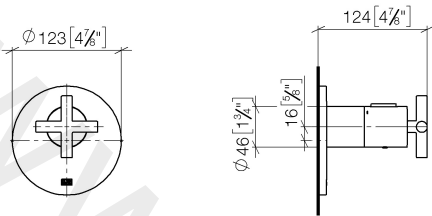

36 503 892

- cover plate Ø 123 mm
- temperature control handle with safety limit stop at 38°C
- thermostat cartridge

	Matte White	36 503 892-10
	Chrome	36 503 892-00
	Brushed Platinum	36 503 892-06
	Platinum	36 503 892-08
	Dark Chrome	36 503 892-19
	Brushed Durabrass (23kt Gold)	36 503 892-28
	Matte Black	36 503 892-33
	Brushed Champagne (22kt Gold)	36 503 892-46
	Champagne (22kt Gold)	36 503 892-47
	Brushed Chrome	36 503 892-93
	Brushed Dark Platinum	36 503 892-99

Required miscellaneous

xTOOL Concealed thermostat module without volume control 35 503 970 90
 •min. recess depth 95 mm
 •max. recess depth 160 mm

Recommended miscellaneous

xGRID Attachment set for integrating in the dry wall construction 12 340 970 90

Required miscellaneous

xGRID Installation track 555 mm 12 360 970 90

36 503 892

mm [inches]

36 503 892

Spare parts list

No.	Item Number	Name	Quantity used	Delivery time
1	90 15 02 065 00 90	cartridge	1	2
2	90 11 01 196 00 90	base	1	2
3	09 11 02 537-10	cover	1	40
4	09 31 11 048 90	pin	1	2
5	09 14 10 049 90	seal	1	2
6	09 21 02 112-10	sleeve	1	40
7	90 17 33 027 00-10	handle	1	40
8	12 178 970 90	Extension 46 mm	1	2