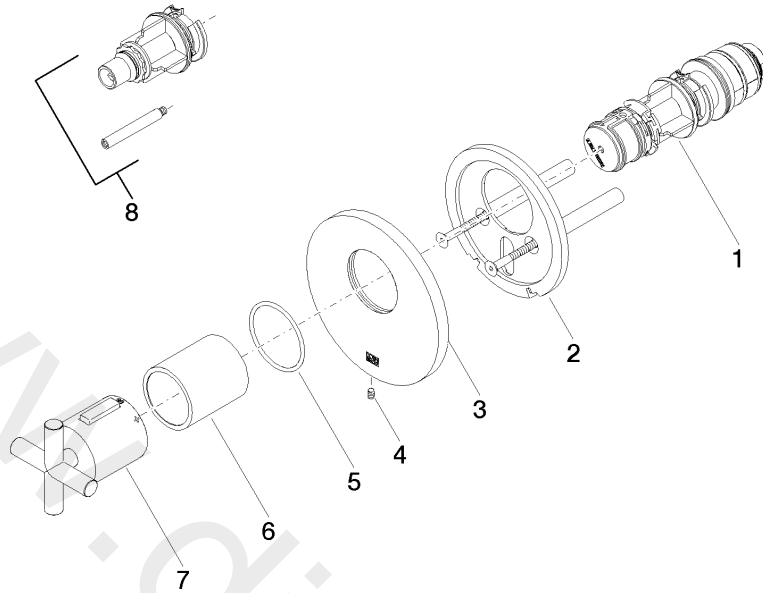

36 503 892

- cover plate Ø 123 mm
- temperature control handle with safety limit stop at 38°C
- thermostat cartridge

	Matte White	36 503 892-10
	Chrome	36 503 892-00
	Brushed Platinum	36 503 892-06
	Platinum	36 503 892-08
	Dark Chrome	36 503 892-19
	Brushed Durabrass (23kt Gold)	36 503 892-28
	Matte Black	36 503 892-33
	Brushed Champagne (22kt Gold)	36 503 892-46
	Champagne (22kt Gold)	36 503 892-47
	Brushed Chrome	36 503 892-93
	Brushed Dark Platinum	36 503 892-99

Required miscellaneous

xTOOL Concealed thermostat module without volume control 35 503 970 90
 •min. recess depth 95 mm
 •max. recess depth 160 mm

Recommended miscellaneous

xGRID Attachment set for integrating in the dry wall construction 12 340 970 90

Required miscellaneous

xGRID Installation track 555 mm 12 360 970 90

36 503 892

mm [inches]

36 503 892

Spare parts list

No.	Item Number	Name	Quantity used	Delivery time
1	90 15 02 065 00 90	cartridge	1	2
2	90 11 01 196 00 90	base	1	2
3	09 11 02 537-10	cover	1	40
4	09 31 11 048 90	pin	1	2
5	09 14 10 049 90	seal	1	2
6	09 21 02 112-10	sleeve	1	40
7	90 17 33 027 00-10	handle	1	40
8	12 178 970 90	Extension 46 mm	1	2