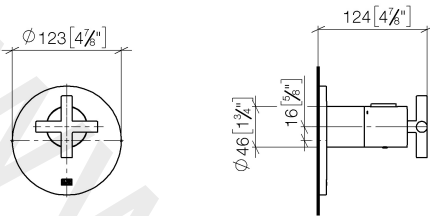

36 503 892

- cover plate Ø 123 mm
- temperature control handle with safety limit stop at 38°C
- thermostat cartridge

	Platinum	36 503 892-08
	Chrome	36 503 892-00
	Brushed Platinum	36 503 892-06
	Matte White	36 503 892-10
	Dark Chrome	36 503 892-19
	Brushed Durabrass (23kt Gold)	36 503 892-28
	Matte Black	36 503 892-33
	Brushed Champagne (22kt Gold)	36 503 892-46
	Champagne (22kt Gold)	36 503 892-47
	Brushed Chrome	36 503 892-93
	Brushed Dark Platinum	36 503 892-99

Required miscellaneous

xTOOL Concealed thermostat module without volume control 35 503 970 90
 •min. recess depth 95 mm
 •max. recess depth 160 mm

Recommended miscellaneous

xGRID Attachment set for integrating in the dry wall construction 12 340 970 90

Required miscellaneous

xGRID Installation track 555 mm 12 360 970 90

36 503 892

mm [inches]

36 503 892

Spare parts list

No.	Item Number	Name	Quantity used	Delivery time
1	90 15 02 065 00 90	cartridge	1	2
2	90 11 01 196 00 90	base	1	2
3	09 11 02 537-08	cover	1	20
4	09 31 11 048 90	pin	1	2
5	09 14 10 049 90	seal	1	2
6	09 21 02 112-08	sleeve	1	20
7	90 17 33 027 00-08	handle	1	20
8	12 178 970 90	Extension 46 mm	1	2