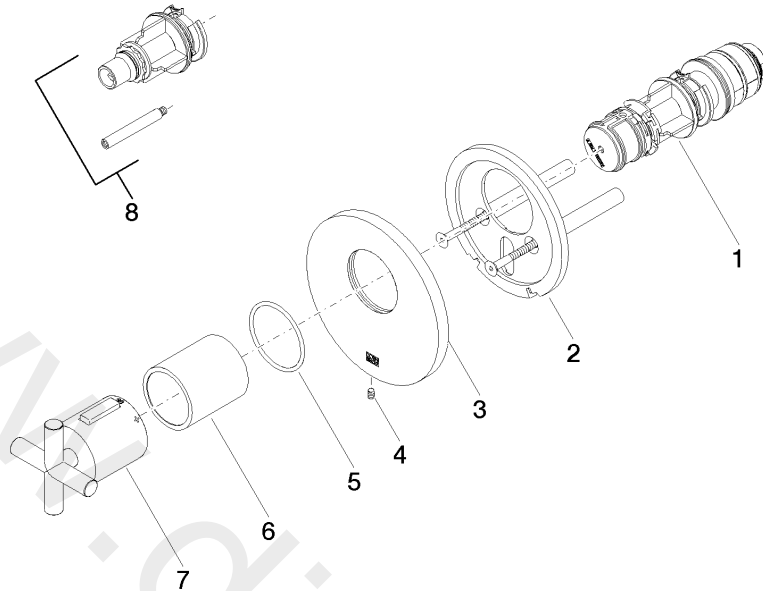

36 503 892

- cover plate Ø 123 mm
- temperature control handle with safety limit stop at 38°C
- thermostat cartridge

	Platinum	36 503 892-08
	Chrome	36 503 892-00
	Brushed Platinum	36 503 892-06
	Matte White	36 503 892-10
	Dark Chrome	36 503 892-19
	Brushed Durabrass (23kt Gold)	36 503 892-28
	Matte Black	36 503 892-33
	Brushed Champagne (22kt Gold)	36 503 892-46
	Champagne (22kt Gold)	36 503 892-47
	Brushed Chrome	36 503 892-93
	Brushed Dark Platinum	36 503 892-99

Required miscellaneous

xTOOL Concealed thermostat module without volume control 35 503 970 90
 •min. recess depth 95 mm
 •max. recess depth 160 mm

Recommended miscellaneous

xGRID Attachment set for integrating in the dry wall construction 12 340 970 90

Required miscellaneous

xGRID Installation track 555 mm 12 360 970 90

36 503 892

mm [inches]

36 503 892

Spare parts list

No.	Item Number	Name	Quantity used	Delivery time
1	90 15 02 065 00 90	cartridge	1	2
2	90 11 01 196 00 90	base	1	2
3	09 11 02 537-08	cover	1	20
4	09 31 11 048 90	pin	1	2
5	09 14 10 049 90	seal	1	2
6	09 21 02 112-08	sleeve	1	20
7	90 17 33 027 00-08	handle	1	20
8	12 178 970 90	Extension 46 mm	1	2