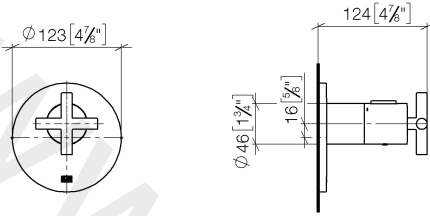

36 503 892

- cover plate Ø 123 mm
- temperature control handle with safety limit stop at 38°C
- thermostat cartridge

	Brushed Platinum	36 503 892-06
	Chrome	36 503 892-00
	Platinum	36 503 892-08
	Matte White	36 503 892-10
	Dark Chrome	36 503 892-19
	Brushed Durabrass (23kt Gold)	36 503 892-28
	Matte Black	36 503 892-33
	Brushed Champagne (22kt Gold)	36 503 892-46
	Champagne (22kt Gold)	36 503 892-47
	Brushed Chrome	36 503 892-93
	Brushed Dark Platinum	36 503 892-99

**Required miscellaneous**

**xTOOL Concealed thermostat module without volume control** 35 503 970 90  
 •min. recess depth 95 mm  
 •max. recess depth 160 mm

**Recommended miscellaneous**

**xGRID Attachment set for integrating in the dry wall construction** 12 340 970 90

**Required miscellaneous**

**xGRID Installation track 555 mm** 12 360 970 90

36 503 892

mm [inches]

36 503 892

Spare parts list

No.	Item Number	Name	Quantity used	Delivery time
1	90 15 02 065 00 90	cartridge	1	2
2	90 11 01 196 00 90	base	1	2
3	09 11 02 537-06	cover	1	10
4	09 31 11 048 90	pin	1	2
5	09 14 10 049 90	seal	1	2
6	09 21 02 112-06	sleeve	1	10
7	90 17 33 027 00-06	handle	1	10
8	12 178 970 90	Extension 46 mm	1	2