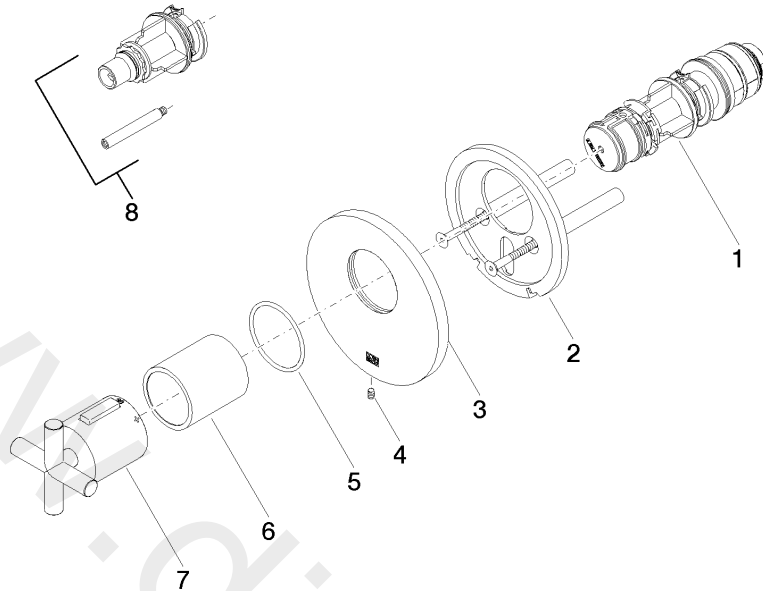

36 503 892

- cover plate Ø 123 mm
- temperature control handle with safety limit stop at 38°C
- thermostat cartridge

	Brushed Platinum	36 503 892-06
	Chrome	36 503 892-00
	Platinum	36 503 892-08
	Matte White	36 503 892-10
	Dark Chrome	36 503 892-19
	Brushed Durabrass (23kt Gold)	36 503 892-28
	Matte Black	36 503 892-33
	Brushed Champagne (22kt Gold)	36 503 892-46
	Champagne (22kt Gold)	36 503 892-47
	Brushed Chrome	36 503 892-93
	Brushed Dark Platinum	36 503 892-99

**Required miscellaneous**

**xTOOL Concealed thermostat module without volume control** 35 503 970 90  
 •min. recess depth 95 mm  
 •max. recess depth 160 mm

**Recommended miscellaneous**

**xGRID Attachment set for integrating in the dry wall construction** 12 340 970 90

**Required miscellaneous**

**xGRID Installation track 555 mm** 12 360 970 90

36 503 892

mm [inches]

36 503 892

Spare parts list

No.	Item Number	Name	Quantity used	Delivery time
1	90 15 02 065 00 90	cartridge	1	2
2	90 11 01 196 00 90	base	1	2
3	09 11 02 537-06	cover	1	10
4	09 31 11 048 90	pin	1	2
5	09 14 10 049 90	seal	1	2
6	09 21 02 112-06	sleeve	1	10
7	90 17 33 027 00-06	handle	1	10
8	12 178 970 90	Extension 46 mm	1	2