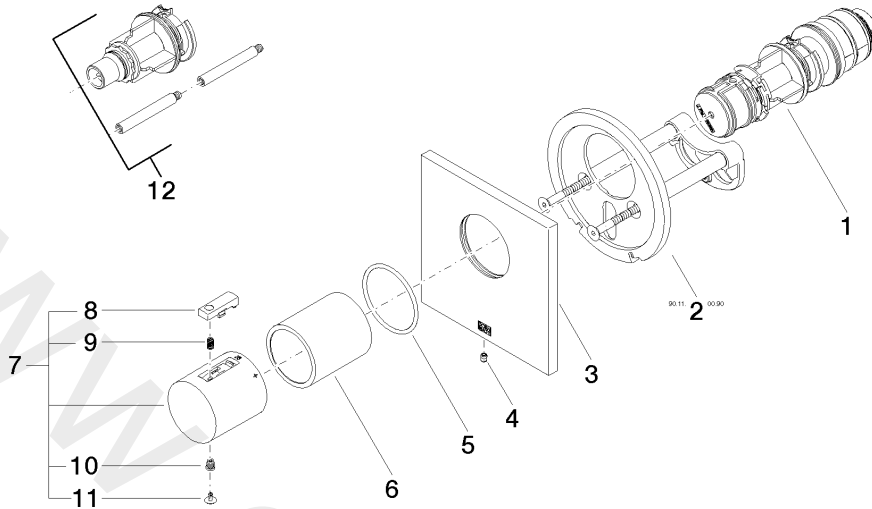

36 503 780

- cover plate 120 x 120 mm
- temperature control handle with safety limit stop at 38°C
- thermostat cartridge

Fits: IMO, MEM, CL.1, CYO

	Brushed Dark Platinum	36 503 780-99
	Chrome	36 503 780-00
	Brushed Platinum	36 503 780-06
	Platinum	36 503 780-08
	Dark Chrome	36 503 780-19
	Brushed Durabronze (23kt Gold)	36 503 780-28
	Matte Black	36 503 780-33
	Brushed Champagne (22kt Gold)	36 503 780-46
	Champagne (22kt Gold)	36 503 780-47
	Brushed Chrome	36 503 780-93

Required miscellaneous

xTOOL Concealed thermostat module without volume control 35 503 970 90
 •min. recess depth 115 mm
 •max. recess depth 155 mm

Recommended miscellaneous

xGRID Attachment set for integrating in the dry wall construction 12 340 970 90

Required miscellaneous

xGRID Installation track 555 mm 12 360 970 90

36 503 780

mm [inches]

36 503 780

Spare parts list

No.	Item Number	Name	Quantity used	Delivery time
1	90 15 02 065 00 90	cartridge	1	2
2	90 11 01 196 00 90	base	1	2
3	09 11 02 533-99	cover	1	30
4	09 31 11 044 90	pin	1	2
5	09 14 10 049 90	seal	1	2
6	09 21 02 112-99	sleeve	1	30
7	90 17 33 004 00-99	handle	1	30
8	90 21 33 010 00-13	handle	1	2
9	90 16 02 027 00 90	spring	1	2
10	09 30 30 136 90	screw	1	2
11	09 31 20 049-13	plug	1	30
12	12 178 970 90	Extension 46 mm	1	2