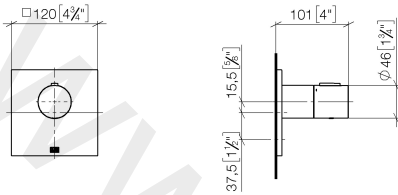

36 503 780

- cover plate 120 x 120 mm
- temperature control handle with safety limit stop at 38°C
- thermostat cartridge

Fits: IMO, MEM, CL.1, CYO

	Brushed Dark Platinum	36 503 780-99
	Chrome	36 503 780-00
	Brushed Platinum	36 503 780-06
	Platinum	36 503 780-08
	Dark Chrome	36 503 780-19
	Brushed Durabronze (23kt Gold)	36 503 780-28
	Matte Black	36 503 780-33
	Brushed Champagne (22kt Gold)	36 503 780-46
	Champagne (22kt Gold)	36 503 780-47
	Brushed Chrome	36 503 780-93

Required miscellaneous

xTOOL Concealed thermostat module without volume control 35 503 970 90
 •min. recess depth 115 mm
 •max. recess depth 155 mm

Recommended miscellaneous

xGRID Attachment set for integrating in the dry wall construction 12 340 970 90

Required miscellaneous

xGRID Installation track 555 mm 12 360 970 90

36 503 780

mm [inches]

36 503 780

Spare parts list

No.	Item Number	Name	Quantity used	Delivery time
1	90 15 02 065 00 90	cartridge	1	2
2	90 11 01 196 00 90	base	1	2
3	09 11 02 533-99	cover	1	30
4	09 31 11 044 90	pin	1	2
5	09 14 10 049 90	seal	1	2
6	09 21 02 112-99	sleeve	1	30
7	90 17 33 004 00-99	handle	1	30
8	90 21 33 010 00-13	handle	1	2
9	90 16 02 027 00 90	spring	1	2
10	09 30 30 136 90	screw	1	2
11	09 31 20 049-13	plug	1	30
12	12 178 970 90	Extension 46 mm	1	2