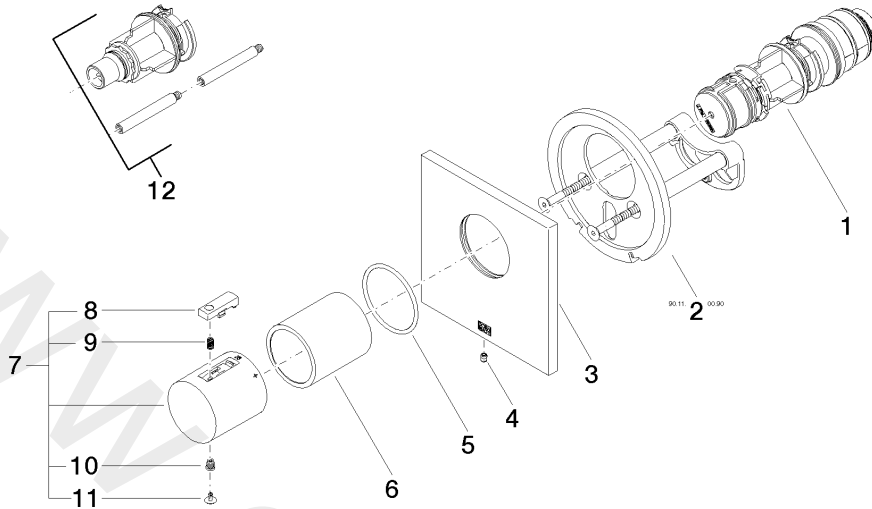

36 503 780

- cover plate 120 x 120 mm
- temperature control handle with safety limit stop at 38°C
- thermostat cartridge

Fits: IMO, MEM, CL.1, CYO

	Matte Black	36 503 780-33
	Chrome	36 503 780-00
	Brushed Platinum	36 503 780-06
	Platinum	36 503 780-08
	Dark Chrome	36 503 780-19
	Brushed Durabronze (23kt Gold)	36 503 780-28
	Brushed Champagne (22kt Gold)	36 503 780-46
	Champagne (22kt Gold)	36 503 780-47
	Brushed Chrome	36 503 780-93
	Brushed Dark Platinum	36 503 780-99

**Required miscellaneous**

**xTOOL Concealed thermostat module without volume control** 35 503 970 90  
 •min. recess depth 115 mm  
 •max. recess depth 155 mm

**Recommended miscellaneous**

**xGRID Attachment set for integrating in the dry wall construction** 12 340 970 90

**Required miscellaneous**

**xGRID Installation track 555 mm** 12 360 970 90

36 503 780

mm [inches]

36 503 780

### Spare parts list

No.	Item Number	Name	Quantity used	Delivery time
1	90 15 02 065 00 90	cartridge	1	2
2	90 11 01 196 00 90	base	1	2
3	09 11 02 533-33	cover	1	30
4	09 31 11 044 90	pin	1	2
5	09 14 10 049 90	seal	1	2
6	09 21 02 112-33	sleeve	1	30
7	90 17 33 004 00-33	handle	1	30
8	90 21 33 010 00-13	handle	1	2
9	90 16 02 027 00 90	spring	1	2
10	09 30 30 136 90	screw	1	2
11	09 31 20 049-13	plug	1	30
12	12 178 970 90	Extension 46 mm	1	2