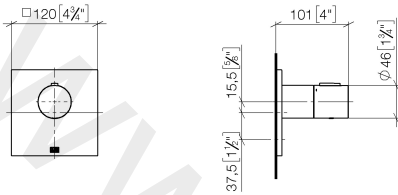

36 503 780

- cover plate 120 x 120 mm
- temperature control handle with safety limit stop at 38°C
- thermostat cartridge

Fits: IMO, MEM, CL.1, CYO

	Matte Black	36 503 780-33
	Chrome	36 503 780-00
	Brushed Platinum	36 503 780-06
	Platinum	36 503 780-08
	Dark Chrome	36 503 780-19
	Brushed Durabronze (23kt Gold)	36 503 780-28
	Brushed Champagne (22kt Gold)	36 503 780-46
	Champagne (22kt Gold)	36 503 780-47
	Brushed Chrome	36 503 780-93
	Brushed Dark Platinum	36 503 780-99

**Required miscellaneous**

**xTOOL Concealed thermostat module without volume control** 35 503 970 90  
 •min. recess depth 115 mm  
 •max. recess depth 155 mm

**Recommended miscellaneous**

**xGRID Attachment set for integrating in the dry wall construction** 12 340 970 90

**Required miscellaneous**

**xGRID Installation track 555 mm** 12 360 970 90

36 503 780

mm [inches]

36 503 780