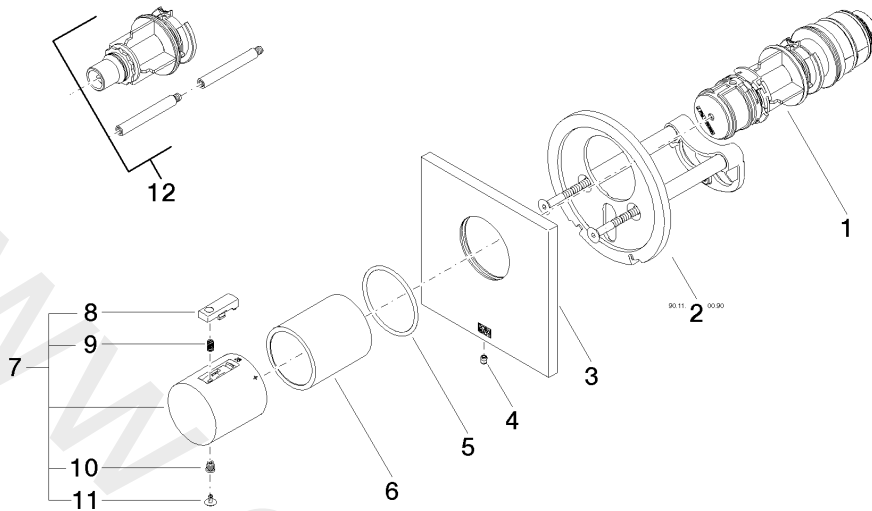

36 503 780

- cover plate 120 x 120 mm
- temperature control handle with safety limit stop at 38°C
- thermostat cartridge

Fits: IMO, MEM, CL.1, CYO

	Platinum	36 503 780-08
	Chrome	36 503 780-00
	Brushed Platinum	36 503 780-06
	Dark Chrome	36 503 780-19
	Brushed Durabronze (23kt Gold)	36 503 780-28
	Matte Black	36 503 780-33
	Brushed Champagne (22kt Gold)	36 503 780-46
	Champagne (22kt Gold)	36 503 780-47
	Brushed Chrome	36 503 780-93
	Brushed Dark Platinum	36 503 780-99

Required miscellaneous

xTOOL Concealed thermostat module without volume control 35 503 970 90
 •min. recess depth 115 mm
 •max. recess depth 155 mm

Recommended miscellaneous

xGRID Attachment set for integrating in the dry wall construction 12 340 970 90

Required miscellaneous

xGRID Installation track 555 mm 12 360 970 90

36 503 780

mm [inches]

36 503 780

Spare parts list

No.	Item Number	Name	Quantity used	Delivery time
1	90 15 02 065 00 90	cartridge	1	2
2	90 11 01 196 00 90	base	1	2
3	09 11 02 533-08	cover	1	20
4	09 31 11 044 90	pin	1	2
5	09 14 10 049 90	seal	1	2
6	09 21 02 112-08	sleeve	1	20
7	90 17 33 004 00-08	handle	1	20
8	90 21 33 010 00-13	handle	1	2
9	90 16 02 027 00 90	spring	1	2
10	09 30 30 136 90	screw	1	2
11	09 31 20 049-13	plug	1	30
12	12 178 970 90	Extension 46 mm	1	2