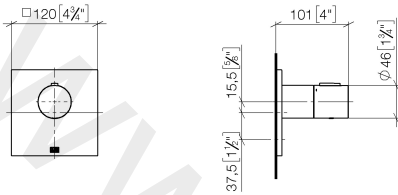

36 503 780

- cover plate 120 x 120 mm
- temperature control handle with safety limit stop at 38°C
- thermostat cartridge

Fits: IMO, MEM, CL.1, CYO

	Platinum	36 503 780-08
	Chrome	36 503 780-00
	Brushed Platinum	36 503 780-06
	Dark Chrome	36 503 780-19
	Brushed Durabronze (23kt Gold)	36 503 780-28
	Matte Black	36 503 780-33
	Brushed Champagne (22kt Gold)	36 503 780-46
	Champagne (22kt Gold)	36 503 780-47
	Brushed Chrome	36 503 780-93
	Brushed Dark Platinum	36 503 780-99

Required miscellaneous

xTOOL Concealed thermostat module without volume control 35 503 970 90
 •min. recess depth 115 mm
 •max. recess depth 155 mm

Recommended miscellaneous

xGRID Attachment set for integrating in the dry wall construction 12 340 970 90

Required miscellaneous

xGRID Installation track 555 mm 12 360 970 90

36 503 780

mm [inches]

36 503 780

Spare parts list

No.	Item Number	Name	Quantity used	Delivery time
1	90 15 02 065 00 90	cartridge	1	2
2	90 11 01 196 00 90	base	1	2
3	09 11 02 533-08	cover	1	20
4	09 31 11 044 90	pin	1	2
5	09 14 10 049 90	seal	1	2
6	09 21 02 112-08	sleeve	1	20
7	90 17 33 004 00-08	handle	1	20
8	90 21 33 010 00-13	handle	1	2
9	90 16 02 027 00 90	spring	1	2
10	09 30 30 136 90	screw	1	2
11	09 31 20 049-13	plug	1	30
12	12 178 970 90	Extension 46 mm	1	2