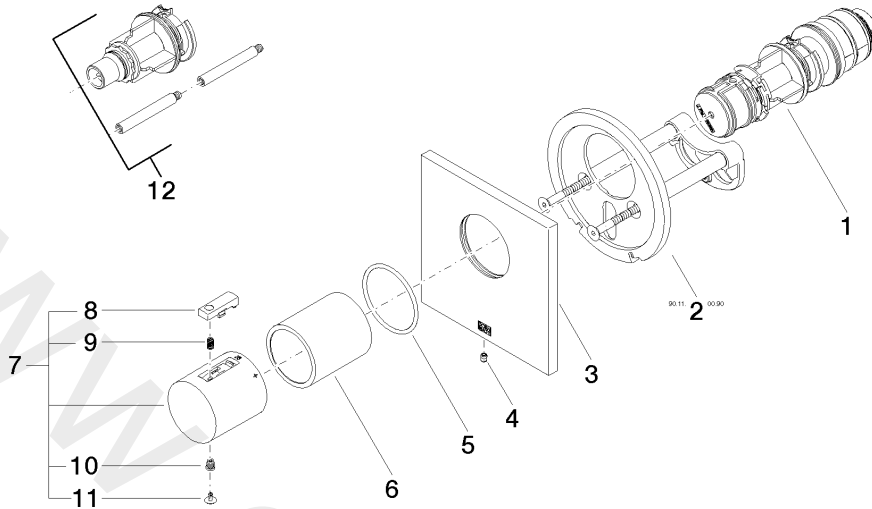

36 503 780

- cover plate 120 x 120 mm
- temperature control handle with safety limit stop at 38°C
- thermostat cartridge

Fits: IMO, MEM, CL.1, CYO

	Brushed Platinum	36 503 780-06
	Chrome	36 503 780-00
	Platinum	36 503 780-08
	Dark Chrome	36 503 780-19
	Brushed Durabrass (23kt Gold)	36 503 780-28
	Matte Black	36 503 780-33
	Brushed Champagne (22kt Gold)	36 503 780-46
	Champagne (22kt Gold)	36 503 780-47
	Brushed Chrome	36 503 780-93
	Brushed Dark Platinum	36 503 780-99

Required miscellaneous

xTOOL Concealed thermostat module without volume control 35 503 970 90
 •min. recess depth 115 mm
 •max. recess depth 155 mm

Recommended miscellaneous

xGRID Attachment set for integrating in the dry wall construction 12 340 970 90

Required miscellaneous

xGRID Installation track 555 mm 12 360 970 90

36 503 780

mm [inches]

36 503 780

Spare parts list

No.	Item Number	Name	Quantity used	Delivery time
1	90 15 02 065 00 90	cartridge	1	2
2	90 11 01 196 00 90	base	1	2
3	09 11 02 533-06	cover	1	10
4	09 31 11 044 90	pin	1	2
5	09 14 10 049 90	seal	1	2
6	09 21 02 112-06	sleeve	1	10
7	90 17 33 004 00-06	handle	1	10
8	90 21 33 010 00-13	handle	1	2
9	90 16 02 027 00 90	spring	1	2
10	09 30 30 136 90	screw	1	2
11	09 31 20 049-13	plug	1	30
12	12 178 970 90	Extension 46 mm	1	2