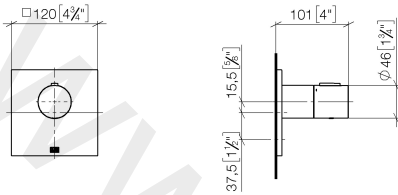

36 503 780

- cover plate 120 x 120 mm
- temperature control handle with safety limit stop at 38°C
- thermostat cartridge

Fits: IMO, MEM, CL.1, CYO

	Brushed Platinum	36 503 780-06
	Chrome	36 503 780-00
	Platinum	36 503 780-08
	Dark Chrome	36 503 780-19
	Brushed Durabrass (23kt Gold)	36 503 780-28
	Matte Black	36 503 780-33
	Brushed Champagne (22kt Gold)	36 503 780-46
	Champagne (22kt Gold)	36 503 780-47
	Brushed Chrome	36 503 780-93
	Brushed Dark Platinum	36 503 780-99

Required miscellaneous

xTOOL Concealed thermostat module without volume control 35 503 970 90
 •min. recess depth 115 mm
 •max. recess depth 155 mm

Recommended miscellaneous

xGRID Attachment set for integrating in the dry wall construction 12 340 970 90

Required miscellaneous

xGRID Installation track 555 mm 12 360 970 90

36 503 780

mm [inches]

36 503 780

Spare parts list

No.	Item Number	Name	Quantity used	Delivery time
1	90 15 02 065 00 90	cartridge	1	2
2	90 11 01 196 00 90	base	1	2
3	09 11 02 533-06	cover	1	10
4	09 31 11 044 90	pin	1	2
5	09 14 10 049 90	seal	1	2
6	09 21 02 112-06	sleeve	1	10
7	90 17 33 004 00-06	handle	1	10
8	90 21 33 010 00-13	handle	1	2
9	90 16 02 027 00 90	spring	1	2
10	09 30 30 136 90	screw	1	2
11	09 31 20 049-13	plug	1	30
12	12 178 970 90	Extension 46 mm	1	2