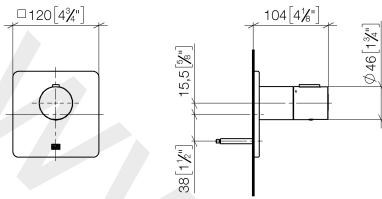

36 503 710

- cover plate 120 x 120 mm
- temperature control handle with safety limit stop at 38°C
- thermostat cartridge

	Brushed Platinum	36 503 710-06
	Chrome	36 503 710-00

Required miscellaneous

xTOOL Concealed thermostat module without volume control 35 503 970 90
 • min. recess depth 85 mm
 • max. recess depth 110 mm

Recommended miscellaneous

xGRID Attachment set for integrating in the dry wall construction 12 340 970 90

Required miscellaneous

xGRID Installation track 555 mm 12 360 970 90

36 503 710

mm [inches]

36 503 710