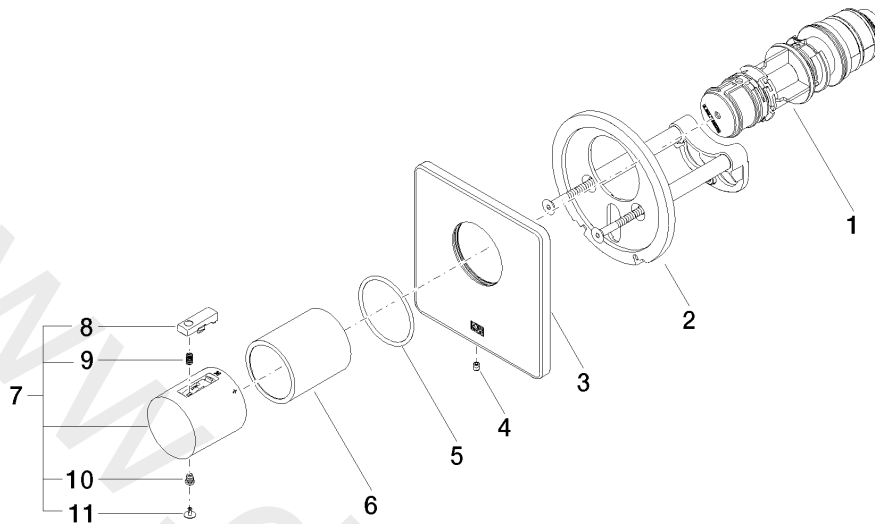

36 503 710

- cover plate 120 x 120 mm
- temperature control handle with safety limit stop at 38°C
- thermostat cartridge

	Brushed Platinum	36 503 710-06
	Chrome	36 503 710-00

Required miscellaneous

xTOOL Concealed thermostat module without volume control 35 503 970 90
 • min. recess depth 85 mm
 • max. recess depth 110 mm

Recommended miscellaneous

xGRID Attachment set for integrating in the dry wall construction 12 340 970 90

Required miscellaneous

xGRID Installation track 555 mm 12 360 970 90

36 503 710

mm [inches]

36 503 710

Spare parts list

No.	Item Number	Name	Quantity used	Delivery time
1	90 15 02 065 00 90	cartridge	1	2
2	90 11 01 196 00 90	base	1	2
3	09 11 02 541-06	cover	1	10
4	09 31 11 044 90	pin	1	2
5	09 14 10 049 90	seal	1	2
6	09 21 02 112-06	sleeve	1	10
7	90 17 33 004 00-06	handle	1	10
8	90 21 33 010 00-13	handle	1	2
9	90 16 02 027 00 90	spring	1	2
10	09 30 30 136 90	screw	1	2
11	09 31 20 049-13	plug	1	30