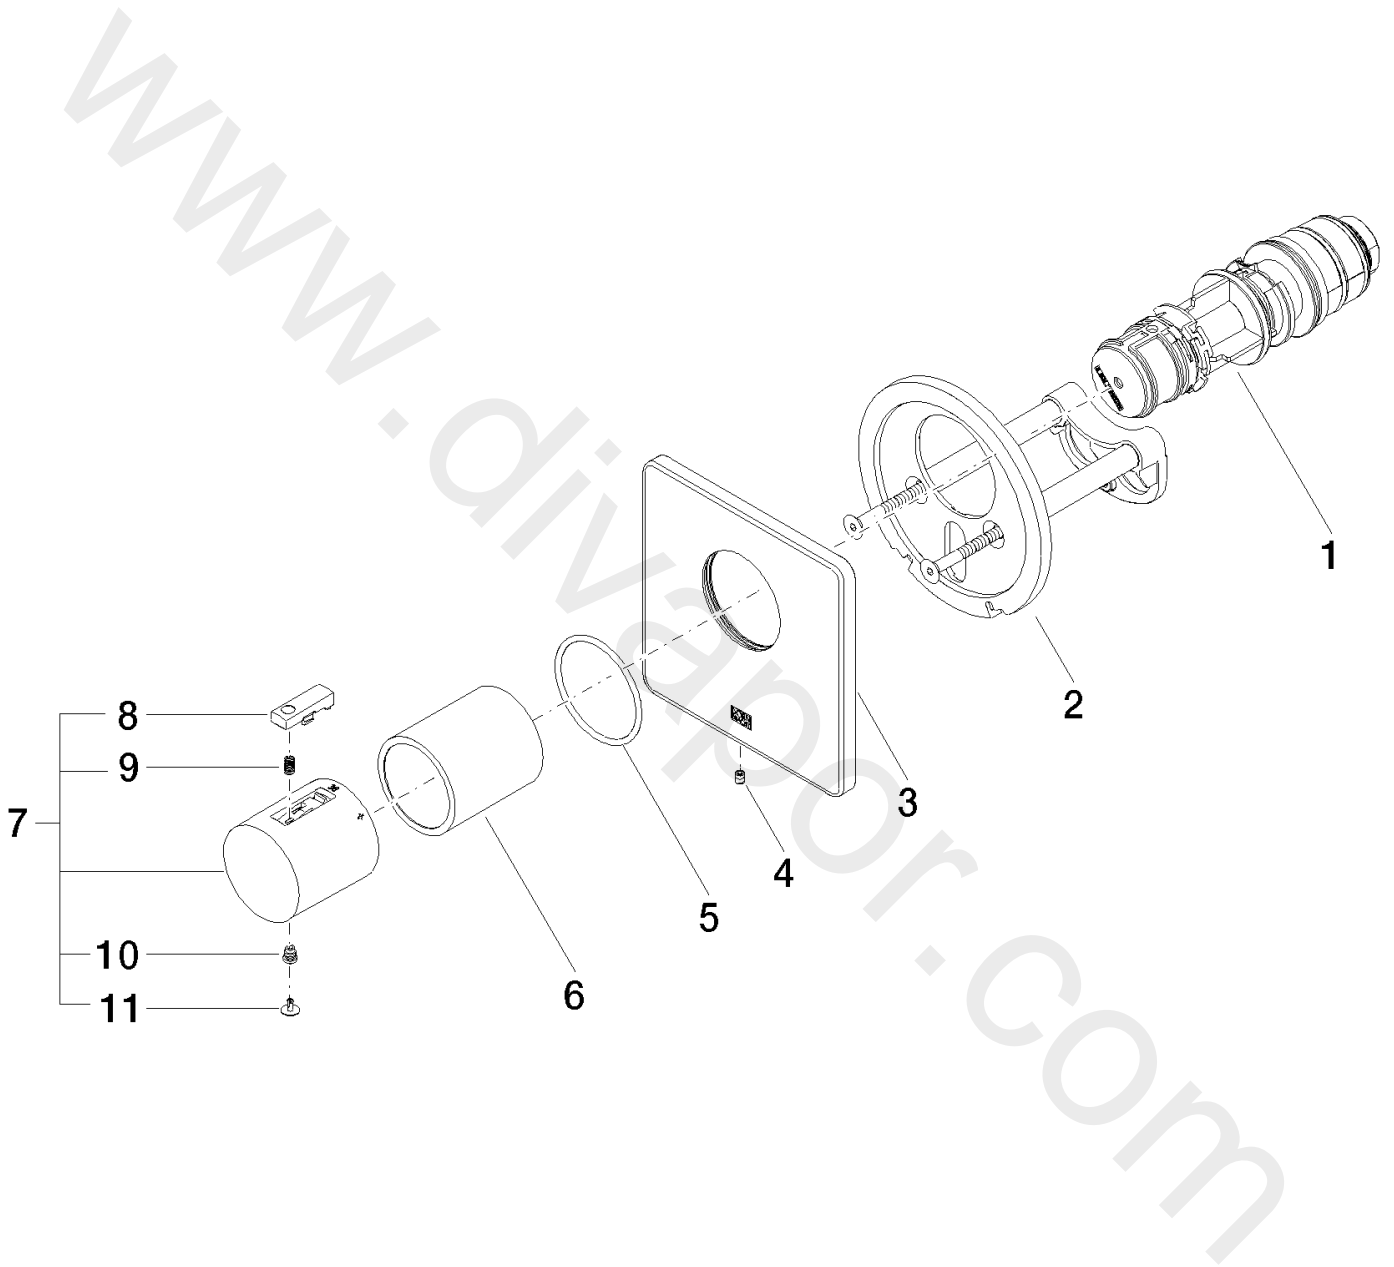

Shower - LULU

xTOOL Concealed thermostat without volume control 3/4"

Article number: 36 503 710-06

Shower - LULU

xTOOL Concealed thermostat without volume control 3/4"

Article number: 36 503 710-06

Spare parts list

Position	Quantity used	Item Number	Spare part	Delivery time
1	1	90 15 02 065 00 90	cartridge	2
2	1	90 11 01 196 00 90	base	2
3	1	09 11 02 541-06	cover	10
4	1	09 31 11 044 90	pin	2
5	1	09 14 10 049 90	seal	2
6	1	09 21 02 112-06	sleeve	10
7	1	90 17 33 004 00-06	handle	10
8	1	90 21 33 010 00-13	handle	2
9	1	90 16 02 027 00 90	spring	2
10	1	09 30 30 136 90	screw	2
11	1	09 31 20 049-13	plug	30