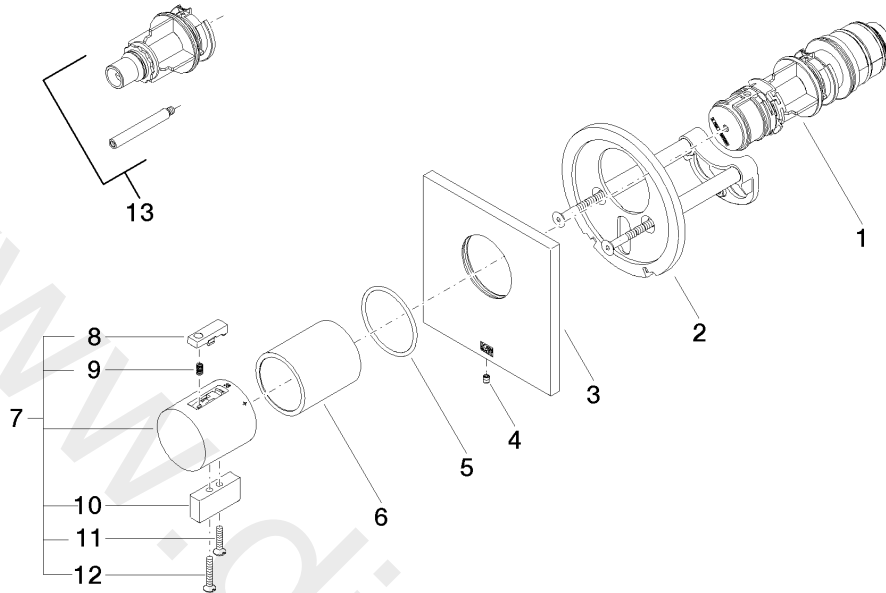

Required miscellaneous

xTOOL Concealed thermostat module without volume control 35 503 970 90
 •min. recess depth 95 mm
 •max. recess depth 160 mm

Recommended miscellaneous

xGRID Attachment set for integrating in the dry wall construction 12 340 970 90

Required miscellaneous

xGRID Installation track 555 mm 12 360 970 90

36 501 985

mm [inches]

36 501 985

Spare parts list

No.	Item Number	Name	Quantity used	Delivery time
1	90 15 02 063 00 90	cartridge	1	2
2	90 11 01 196 00 90	base	1	2
3	09 11 02 533-99	cover	1	30
4	09 31 11 044 90	pin	1	2
5	09 14 10 049 90	seal	1	2
6	09 21 02 112-99	sleeve	1	30
7	04 17 33 006 00-99	handle	1	60
8	90 21 33 010 00-13	handle	1	2
9	90 16 02 027 00 90	spring	1	2
10	09 20 33 006-99	handle	1	30
11	09 30 30 159-99	screw	1	30
12	09 30 30 160-99	screw	1	30
13	12 178 970 90	Extension 46 mm	1	2