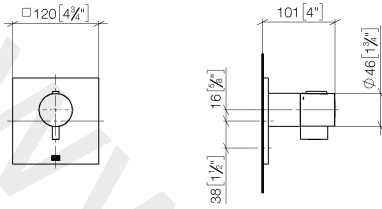

36 501 985

- cover plate 120 x 120 mm
- temperature control handle with safety limit stop at 38°C
- thermostat cartridge

Fits: IMO, MEM, CL.1, CYO

	Brushed Dark Platinum	36 501 985-99
	Chrome	36 501 985-00
	Brushed Platinum	36 501 985-06
	Platinum	36 501 985-08
	Dark Chrome	36 501 985-19
	Brushed Durabronze (23kt Gold)	36 501 985-28
	Matte Black	36 501 985-33

Required miscellaneous

xTOOL Concealed thermostat module without volume control 35 503 970 90
 •min. recess depth 95 mm
 •max. recess depth 160 mm

Recommended miscellaneous

xGRID Attachment set for integrating in the dry wall construction 12 340 970 90

Required miscellaneous

xGRID Installation track 555 mm 12 360 970 90

36 501 985

mm [inches]

36 501 985

Spare parts list

No.	Item Number	Name	Quantity used	Delivery time
1	90 15 02 063 00 90	cartridge	1	2
2	90 11 01 196 00 90	base	1	2
3	09 11 02 533-99	cover	1	30
4	09 31 11 044 90	pin	1	2
5	09 14 10 049 90	seal	1	2
6	09 21 02 112-99	sleeve	1	30
7	04 17 33 006 00-99	handle	1	60
8	90 21 33 010 00-13	handle	1	2
9	90 16 02 027 00 90	spring	1	2
10	09 20 33 006-99	handle	1	30
11	09 30 30 159-99	screw	1	30
12	09 30 30 160-99	screw	1	30
13	12 178 970 90	Extension 46 mm	1	2