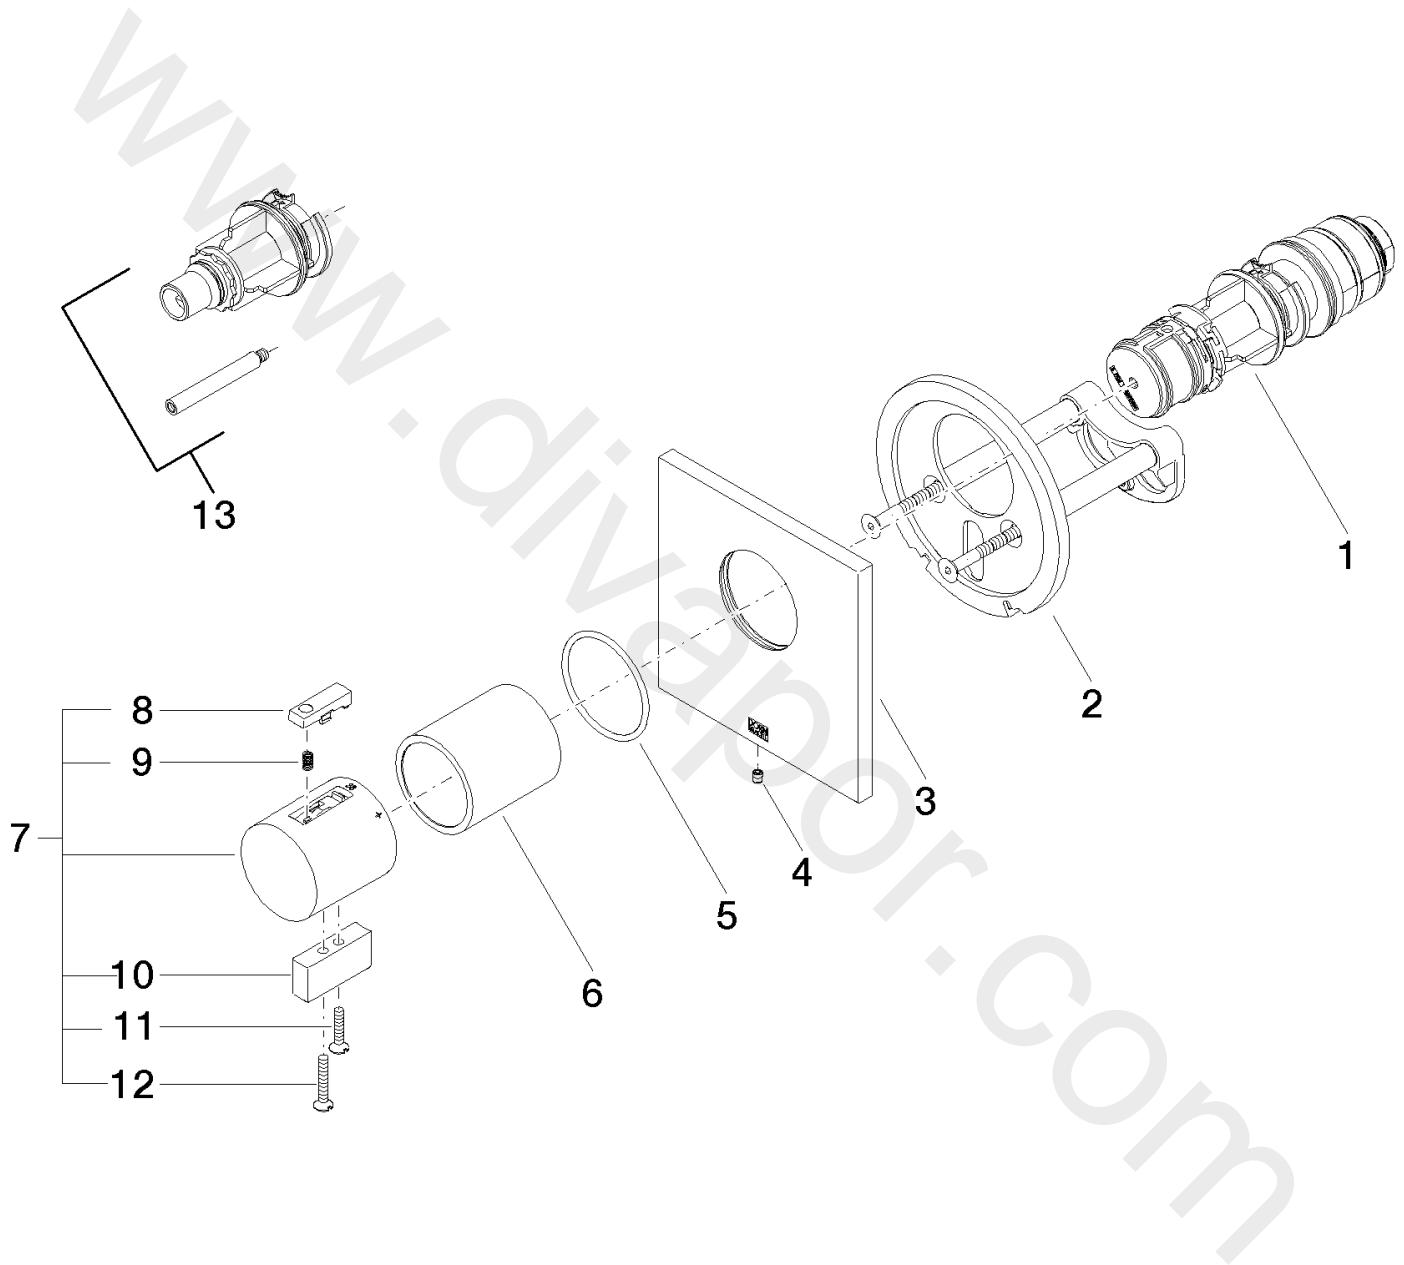

Shower - IMO

xTOOL Concealed thermostat without volume control 1/2"

Article number: 36 501 985-06

Shower - IMO

xTOOL Concealed thermostat without volume control 1/2"

Article number: 36 501 985-06

Spare parts list

Position	Quantity used	Item Number	Spare part	Delivery time
1	1	90 15 02 063 00 90	cartridge	2
2	1	90 11 01 196 00 90	base	2
3	1	09 11 02 533-06	cover	10
4	1	09 31 11 044 90	pin	2
5	1	09 14 10 049 90	seal	2
6	1	09 21 02 112-06	sleeve	10
7	1	04 17 33 006 00-06	handle	10
8	1	90 21 33 010 00-13	handle	2
9	1	90 16 02 027 00 90	spring	2
10	1	09 20 33 006-06	handle	10
11	1	09 30 30 159-06	screw	10
12	1	09 30 30 160-06	screw	10
13	1	12 178 970 90	Extension 46 mm	2