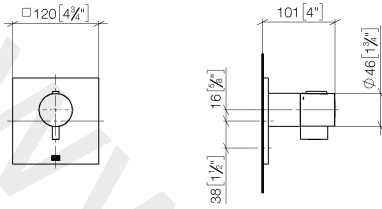

36 501 985

- cover plate 120 x 120 mm
- temperature control handle with safety limit stop at 38°C
- thermostat cartridge

Fits: IMO, MEM, CL.1, CYO

	Matte Black	36 501 985-33
	Chrome	36 501 985-00
	Brushed Platinum	36 501 985-06
	Platinum	36 501 985-08
	Dark Chrome	36 501 985-19
	Brushed Durabronze (23kt Gold)	36 501 985-28
	Brushed Dark Platinum	36 501 985-99

**Required miscellaneous**

**xTOOL Concealed thermostat module without volume control** 35 503 970 90  
 •min. recess depth 95 mm  
 •max. recess depth 160 mm

**Recommended miscellaneous**

**xGRID Attachment set for integrating in the dry wall construction** 12 340 970 90

**Required miscellaneous**

**xGRID Installation track 555 mm** 12 360 970 90

36 501 985

mm [inches]

www.divapor.com

36 501 985