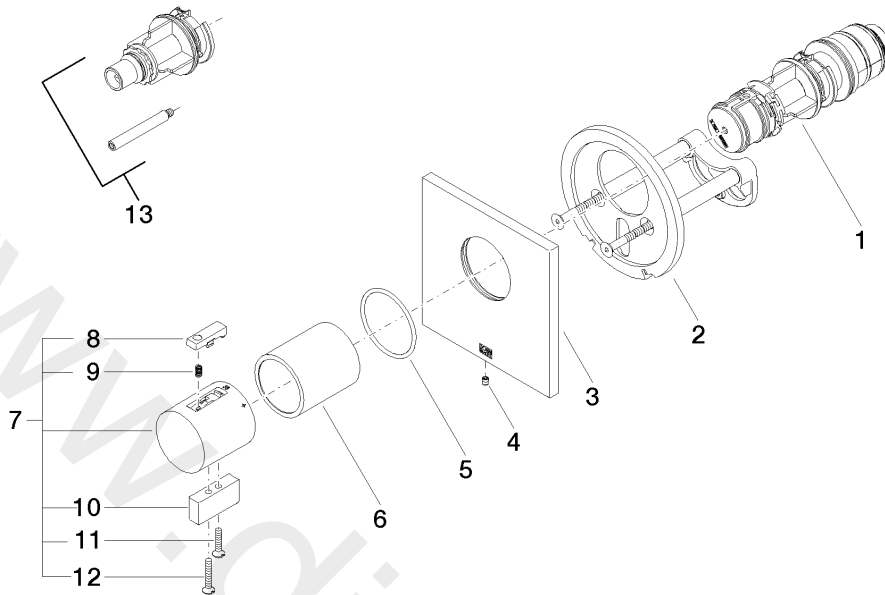

36 501 985

- cover plate 120 x 120 mm
- temperature control handle with safety limit stop at 38°C
- thermostat cartridge

Fits: IMO, MEM, CL.1, CYO

	Matte Black	36 501 985-33
	Chrome	36 501 985-00
	Brushed Platinum	36 501 985-06
	Platinum	36 501 985-08
	Dark Chrome	36 501 985-19
	Brushed Durabronze (23kt Gold)	36 501 985-28
	Brushed Dark Platinum	36 501 985-99

**Required miscellaneous**

**xTOOL Concealed thermostat module without volume control** 35 503 970 90  
 •min. recess depth 95 mm  
 •max. recess depth 160 mm

**Recommended miscellaneous**

**xGRID Attachment set for integrating in the dry wall construction** 12 340 970 90

**Required miscellaneous**

**xGRID Installation track 555 mm** 12 360 970 90

36 501 985

mm [inches]

www.divapor.com

36 501 985

### Spare parts list

No.	Item Number	Name	Quantity used	Delivery time
1	90 15 02 063 00 90	cartridge	1	2
2	90 11 01 196 00 90	base	1	2
3	09 11 02 533-33	cover	1	30
4	09 31 11 044 90	pin	1	2
5	09 14 10 049 90	seal	1	2
6	09 21 02 112-33	sleeve	1	30
7	04 17 33 006 00-33	handle	1	60
8	90 21 33 010 00-13	handle	1	2
9	90 16 02 027 00 90	spring	1	2
10	09 20 33 006-33	handle	1	30
11	09 30 30 159-33	screw	1	30
12	09 30 30 160-33	screw	1	30
13	12 178 970 90	Extension 46 mm	1	2