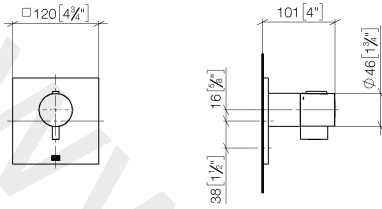

36 501 985

- cover plate 120 x 120 mm
- temperature control handle with safety limit stop at 38°C
- thermostat cartridge

Fits: IMO, MEM, CL.1, CYO

	Platinum	36 501 985-08
	Chrome	36 501 985-00
	Brushed Platinum	36 501 985-06
	Dark Chrome	36 501 985-19
	Brushed Durabronze (23kt Gold)	36 501 985-28
	Matte Black	36 501 985-33
	Brushed Dark Platinum	36 501 985-99

**Required miscellaneous**

**xTOOL Concealed thermostat module without volume control** 35 503 970 90  
 • min. recess depth 95 mm  
 • max. recess depth 160 mm

**Recommended miscellaneous**

**xGRID Attachment set for integrating in the dry wall construction** 12 340 970 90

**Required miscellaneous**

**xGRID Installation track 555 mm** 12 360 970 90

36 501 985

mm [inches]

www.divapor.com

36 501 985