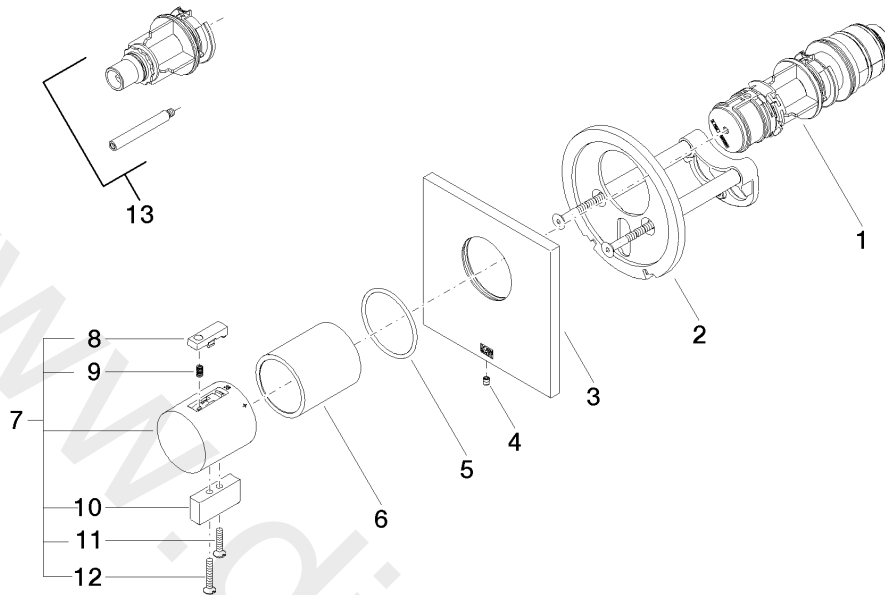

36 501 985

- cover plate 120 x 120 mm
- temperature control handle with safety limit stop at 38°C
- thermostat cartridge

Fits: IMO, MEM, CL.1, CYO

	Platinum	36 501 985-08
	Chrome	36 501 985-00
	Brushed Platinum	36 501 985-06
	Dark Chrome	36 501 985-19
	Brushed Durabronze (23kt Gold)	36 501 985-28
	Matte Black	36 501 985-33
	Brushed Dark Platinum	36 501 985-99

**Required miscellaneous**

**xTOOL Concealed thermostat module without volume control** 35 503 970 90  
 • min. recess depth 95 mm  
 • max. recess depth 160 mm

**Recommended miscellaneous**

**xGRID Attachment set for integrating in the dry wall construction** 12 340 970 90

**Required miscellaneous**

**xGRID Installation track 555 mm** 12 360 970 90

36 501 985

mm [inches]

www.divapor.com

36 501 985

### Spare parts list

No.	Item Number	Name	Quantity used	Delivery time
1	90 15 02 063 00 90	cartridge	1	2
2	90 11 01 196 00 90	base	1	2
3	09 11 02 533-08	cover	1	20
4	09 31 11 044 90	pin	1	2
5	09 14 10 049 90	seal	1	2
6	09 21 02 112-08	sleeve	1	20
7	04 17 33 006 00-08	handle	1	60
8	90 21 33 010 00-13	handle	1	2
9	90 16 02 027 00 90	spring	1	2
10	09 20 33 006-08	handle	1	20
11	09 30 30 159-08	screw	1	20
12	09 30 30 160-08	screw	1	20
13	12 178 970 90	Extension 46 mm	1	2