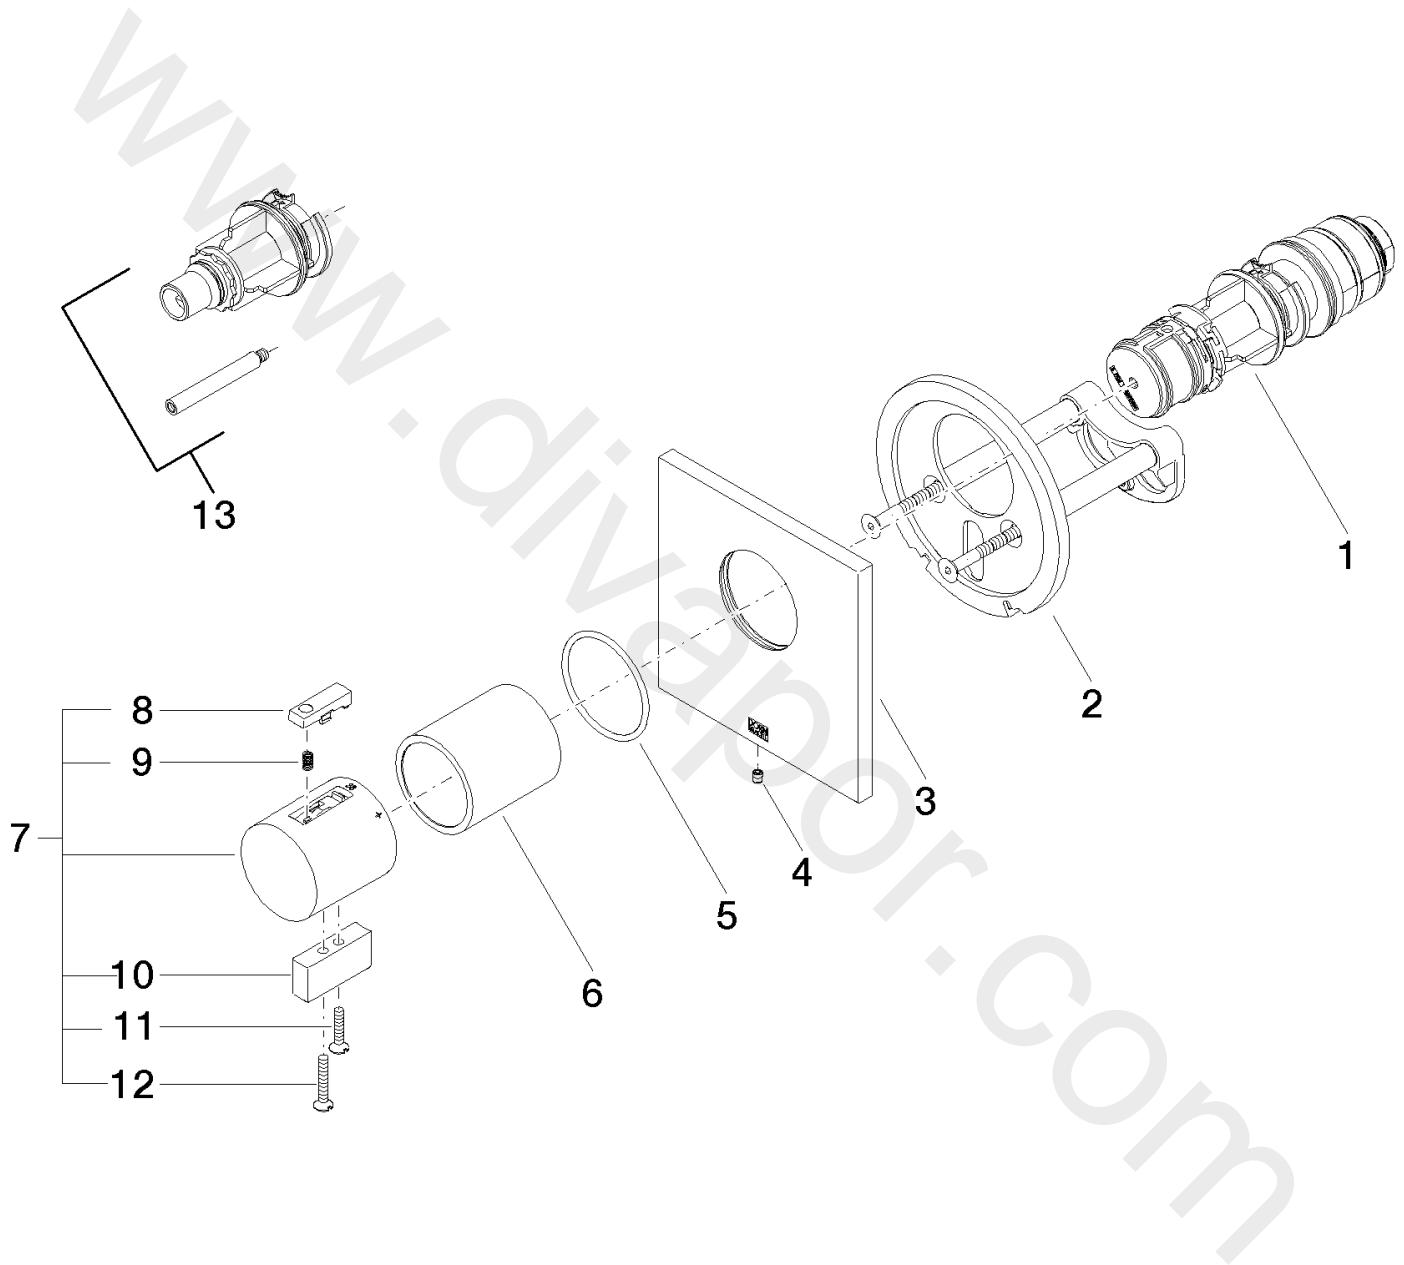

Shower - IMO

xTOOL Concealed thermostat without volume control 1/2"

Article number: 36 501 985-06

Shower - IMO

xTOOL Concealed thermostat without volume control 1/2"

Article number: 36 501 985-06

## Spare parts list

Position	Quantity used	Item Number	Spare part	Delivery time
1	1	90 15 02 063 00 90	cartridge	2
2	1	90 11 01 196 00 90	base	2
3	1	09 11 02 533-06	cover	10
4	1	09 31 11 044 90	pin	2
5	1	09 14 10 049 90	seal	2
6	1	09 21 02 112-06	sleeve	10
7	1	04 17 33 006 00-06	handle	10
8	1	90 21 33 010 00-13	handle	2
9	1	90 16 02 027 00 90	spring	2
10	1	09 20 33 006-06	handle	10
11	1	09 30 30 159-06	screw	10
12	1	09 30 30 160-06	screw	10
13	1	12 178 970 90	Extension 46 mm	2