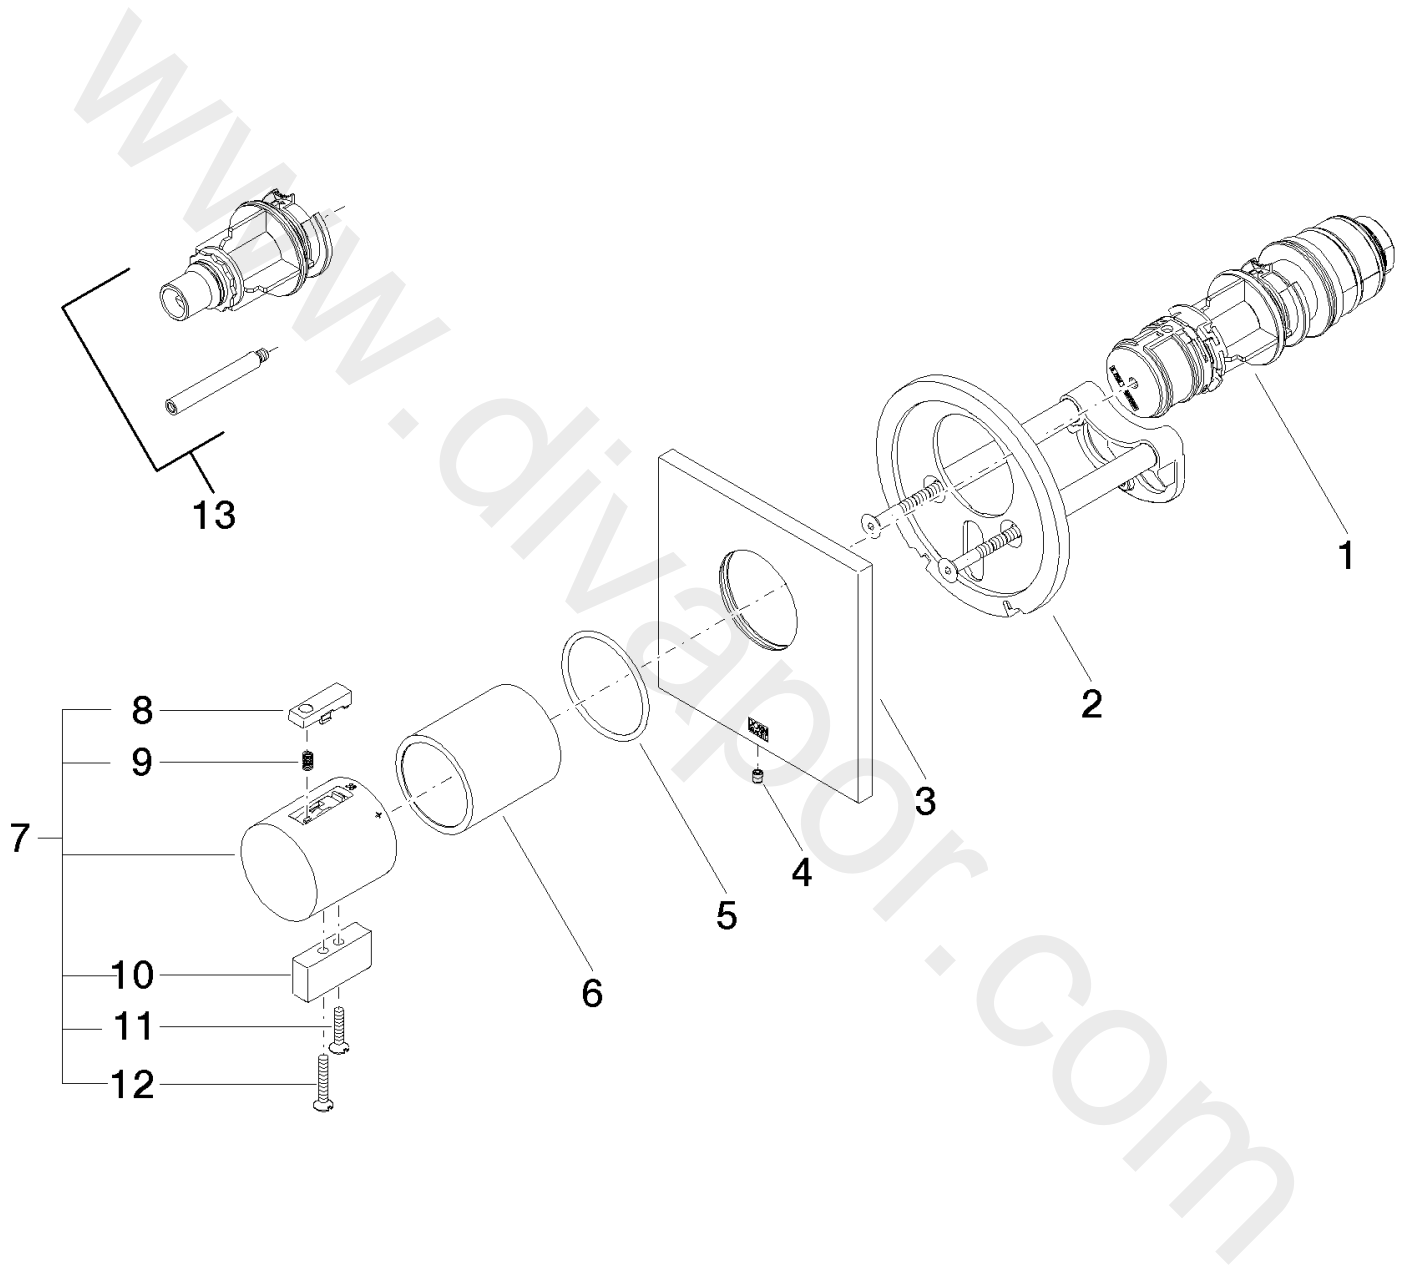

Bathtub - CYO

xTOOL Concealed thermostat without volume control 1/2" - Chrome

Article number: 36 501 985-00

Date of manufacture from 1/1/2022

Bathtub - CYO

xTOOL Concealed thermostat without volume control 1/2" - Chrome

Article number: 36 501 985-00

Date of manufacture from 1/1/2022

Spare parts list

| Position | Number of units | Item Number | Spare part | Lead time |
|----------|-----------------|--------------------|--------------------|-----------|
| 1 | 1 | 90 15 02 063 00 90 | cartridge | 2 |
| 2 | 1 | 90 11 01 196 00 90 | base | 2 |
| 3 | 1 | 09 11 02 533-00 | cover | 10 |
| 4 | 1 | 09 31 11 044 90 | pin | 2 |
| 5 | 1 | 09 14 10 049 90 | seal | 2 |
| 6 | 1 | 09 21 02 112-00 | sleeve | 10 |
| 7 | 1 | 04 17 33 006 00-00 | handle | 60 |
| 8 | 1 | 90 21 33 010 00-13 | handle | 2 |
| 9 | 1 | 90 16 02 027 00 90 | spring | 2 |
| 10 | 1 | 09 20 33 006-00 | handle | 10 |
| 11 | 1 | 09 30 30 159-00 | screw | 10 |
| 12 | 1 | 09 30 30 160-00 | screw | 10 |
| 13 | 1 | 12 178 970 90 | Extension 1-3/4" - | 2 |