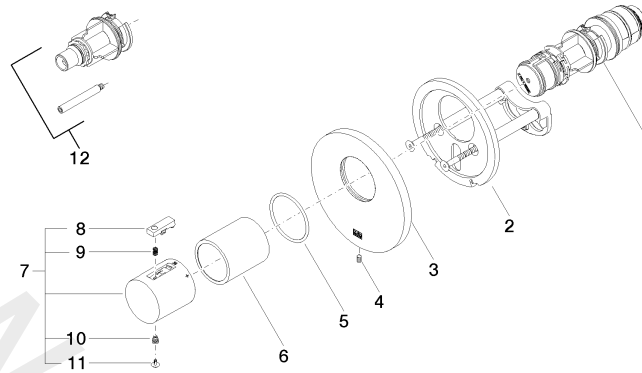

36 501 979

- cover plate Ø 124 mm
- temperature control handle with safety limit stop at 38°C
- thermostat cartridge

Fits: TARA, VAIA, META

	Brushed Dark Platinum	36 501 979-99
	Chrome	36 501 979-00
	Brushed Platinum	36 501 979-06
	Platinum	36 501 979-08
	Durabrand (23kt Gold)	36 501 979-09
	Matte White	36 501 979-10
	Dark Chrome	36 501 979-19
	Brushed Durabrand (23kt Gold)	36 501 979-28
	Matte Black	36 501 979-33
	Brushed Champagne (22kt Gold)	36 501 979-46
	Champagne (22kt Gold)	36 501 979-47
	Brushed Chrome	36 501 979-93

Required miscellaneous

	xTOOL Concealed thermostat module without volume control • min. recess depth 85 mm • max. recess depth 110 mm	35 503 970 90
---	--	---------------

Required miscellaneous

	xGRID Installation track 555 mm	12 360 970 90
---	--	---------------

Recommended miscellaneous

	xGRID Attachment set for integrating in the dry wall construction	12 340 970 90
---	--	---------------

36 501 979

mm [inches]

36 501 979

Spare parts list

No.	Item Number	Name	Quantity used	Delivery time
1	90 15 02 063 00 90	cartridge	1	2
2	90 11 01 196 00 90	base	1	2
3	09 11 02 537-99	cover	1	30
4	09 31 11 048 90	pin	1	2
5	09 14 10 049 90	seal	1	2
6	09 21 02 112-99	sleeve	1	30
7	90 17 33 004 00-99	handle	1	30
8	90 21 33 010 00-13	handle	1	2
9	90 16 02 027 00 90	spring	1	2
10	09 30 30 136 90	screw	1	2
11	09 31 20 049-13	plug	1	30
12	12 178 970 90	Extension 46 mm	1	2