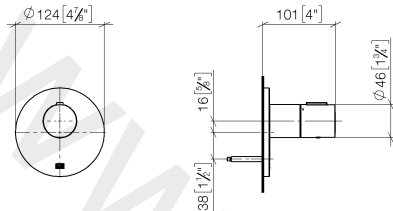

36 501 979

- cover plate Ø 124 mm
- temperature control handle with safety limit stop at 38°C
- thermostat cartridge

Fits: TARA, VAIA, META

	Brushed Dark Platinum	36 501 979-99
	Chrome	36 501 979-00
	Brushed Platinum	36 501 979-06
	Platinum	36 501 979-08
	Durabrand (23kt Gold)	36 501 979-09
	Matte White	36 501 979-10
	Dark Chrome	36 501 979-19
	Brushed Durabrand (23kt Gold)	36 501 979-28
	Matte Black	36 501 979-33
	Brushed Champagne (22kt Gold)	36 501 979-46
	Champagne (22kt Gold)	36 501 979-47
	Brushed Chrome	36 501 979-93

Required miscellaneous

	xTOOL Concealed thermostat module without volume control • min. recess depth 85 mm • max. recess depth 110 mm	35 503 970 90
---	--	---------------

Required miscellaneous

	xGRID Installation track 555 mm	12 360 970 90
---	--	---------------

Recommended miscellaneous

	xGRID Attachment set for integrating in the dry wall construction	12 340 970 90
---	--	---------------

36 501 979

mm [inches]

36 501 979

Spare parts list

No.	Item Number	Name	Quantity used	Delivery time
1	90 15 02 063 00 90	cartridge	1	2
2	90 11 01 196 00 90	base	1	2
3	09 11 02 537-99	cover	1	30
4	09 31 11 048 90	pin	1	2
5	09 14 10 049 90	seal	1	2
6	09 21 02 112-99	sleeve	1	30
7	90 17 33 004 00-99	handle	1	30
8	90 21 33 010 00-13	handle	1	2
9	90 16 02 027 00 90	spring	1	2
10	09 30 30 136 90	screw	1	2
11	09 31 20 049-13	plug	1	30
12	12 178 970 90	Extension 46 mm	1	2