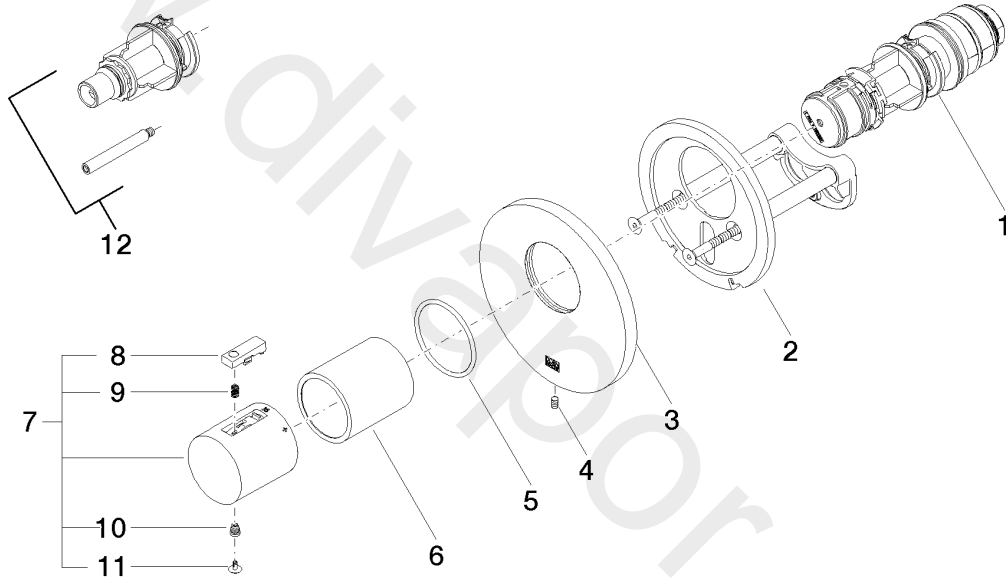

Shower - TARA  
xTOOL Concealed thermostat without volume control 1/2"  
Article number: 36 501 979-06

Shower - TARA

xTOOL Concealed thermostat without volume control 1/2"

Article number: 36 501 979-06

## Spare parts list

Position	Quantity used	Item Number	Spare part	Delivery time
1	1	90 15 02 063 00 90	cartridge	2
2	1	90 11 01 196 00 90	base	2
3	1	09 11 02 537-06	cover	10
4	1	09 31 11 048 90	pin	2
5	1	09 14 10 049 90	seal	2
6	1	09 21 02 112-06	sleeve	10
7	1	90 17 33 004 00-06	handle	10
8	1	90 21 33 010 00-13	handle	2
9	1	90 16 02 027 00 90	spring	2
10	1	09 30 30 136 90	screw	2
11	1	09 31 20 049-13	plug	30
12	1	12 178 970 90	Extension 46 mm	2