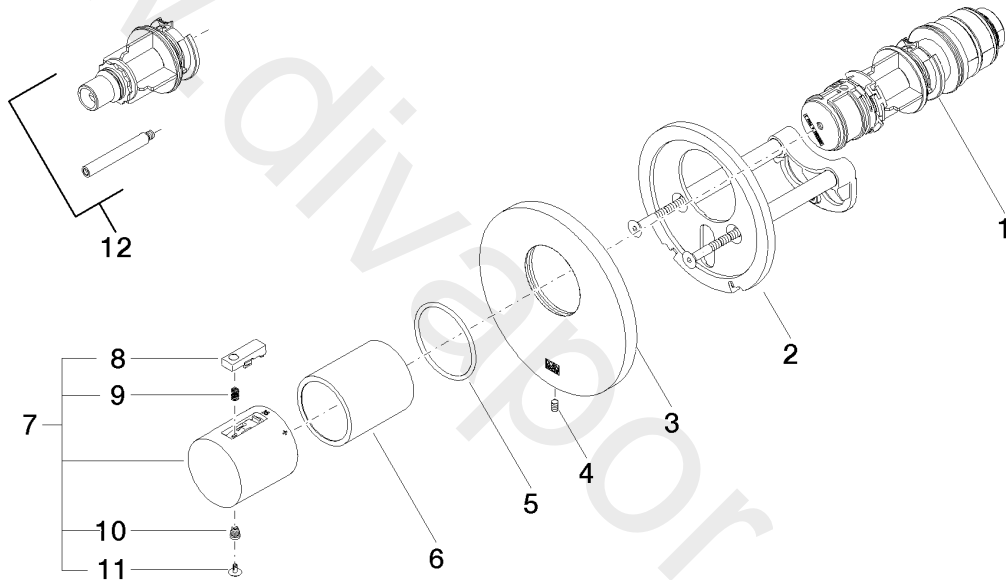

Bathtub - META

xTOOL Concealed thermostat without volume control 1/2" - Chrome

Article number: 36 501 979-00

Date of manufacture from 1/1/2022

Bathtub - META

xTOOL Concealed thermostat without volume control 1/2" - Chrome

Article number: 36 501 979-00

Date of manufacture from 1/1/2022

Spare parts list

Position	Number of units	Item Number	Spare part	Lead time
1	1	90 15 02 063 00 90	cartridge	2
2	1	90 11 01 196 00 90	base	2
3	1	09 11 02 537-00	cover	10
4	1	09 31 11 048 90	pin	2
5	1	09 14 10 049 90	seal	2
6	1	09 21 02 112-00	sleeve	10
7	1	90 17 33 004 00-00	handle	10
8	1	90 21 33 010 00-13	handle	2
9	1	90 16 02 027 00 90	spring	2
10	1	09 30 30 136 90	screw	2
11	1	09 31 20 049-00	plug	10
12	1	12 178 970 90	Extension 1-3/4" -	2