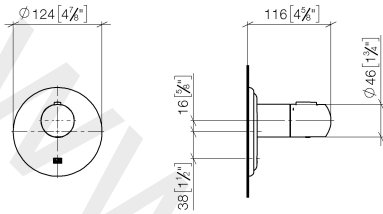

36 501 977

- cover plate Ø 124 mm
- temperature control handle with safety limit stop at 38°C
- thermostat cartridge

	Brushed Dark Platinum	36 501 977-99
	Chrome	36 501 977-00
	Brushed Platinum	36 501 977-06
	Platinum	36 501 977-08
	Durabass (23kt Gold)	36 501 977-09
	Brushed Durabass (23kt Gold)	36 501 977-28

Required miscellaneous

xTOOL Concealed thermostat module without volume control 35 503 970 90
 •min. recess depth 85 mm
 •max. recess depth 110 mm

Recommended miscellaneous

xGRID Attachment set for integrating in the dry wall construction 12 340 970 90

Required miscellaneous

xGRID Installation track 555 mm 12 360 970 90

36 501 977

mm [inches]

36 501 977

Spare parts list

No.	Item Number	Name	Quantity used	Delivery time
1	90 15 02 063 00 90	cartridge	1	2
2	90 11 01 196 00 90	base	1	2
3	09 11 02 543-99	cover	1	30
4	09 31 11 048 90	pin	1	2
5	09 14 10 049 90	seal	1	2
6	09 21 02 112-99	sleeve	1	30
7	04 17 33 005 01-99	handle	1	60
8	90 21 33 010 00-13	handle	1	2
9	90 16 02 027 00 90	spring	1	2
10	09 30 30 136 90	screw	1	2
11	09 31 20 049-13	plug	1	30