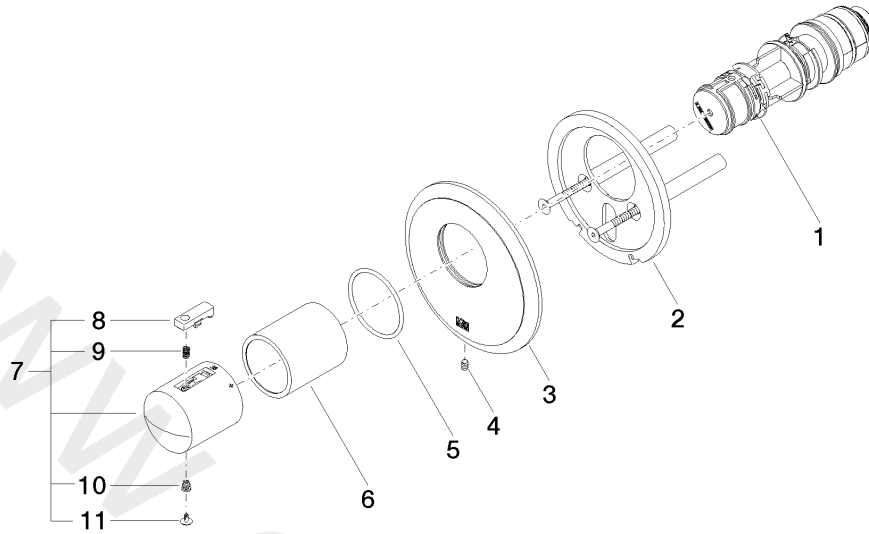

36 501 977

- cover plate Ø 124 mm
- temperature control handle with safety limit stop at 38°C
- thermostat cartridge

	Brushed Dark Platinum	36 501 977-99
	Chrome	36 501 977-00
	Brushed Platinum	36 501 977-06
	Platinum	36 501 977-08
	Durabass (23kt Gold)	36 501 977-09
	Brushed Durabass (23kt Gold)	36 501 977-28

Required miscellaneous

xTOOL Concealed thermostat module without volume control 35 503 970 90
 •min. recess depth 85 mm
 •max. recess depth 110 mm

Recommended miscellaneous

xGRID Attachment set for integrating in the dry wall construction 12 340 970 90

Required miscellaneous

xGRID Installation track 555 mm 12 360 970 90

36 501 977

mm [inches]

36 501 977

Spare parts list

No.	Item Number	Name	Quantity used	Delivery time
1	90 15 02 063 00 90	cartridge	1	2
2	90 11 01 196 00 90	base	1	2
3	09 11 02 543-99	cover	1	30
4	09 31 11 048 90	pin	1	2
5	09 14 10 049 90	seal	1	2
6	09 21 02 112-99	sleeve	1	30
7	04 17 33 005 01-99	handle	1	60
8	90 21 33 010 00-13	handle	1	2
9	90 16 02 027 00 90	spring	1	2
10	09 30 30 136 90	screw	1	2
11	09 31 20 049-13	plug	1	30