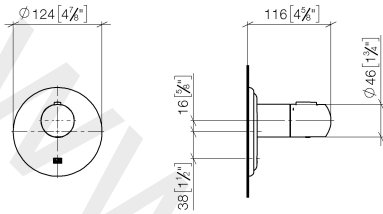

36 501 977

- cover plate Ø 124 mm
- temperature control handle with safety limit stop at 38°C
- thermostat cartridge

	Platinum	36 501 977-08
	Chrome	36 501 977-00
	Brushed Platinum	36 501 977-06
	Durabrace (23kt Gold)	36 501 977-09
	Brushed Durabrace (23kt Gold)	36 501 977-28
	Brushed Dark Platinum	36 501 977-99

Required miscellaneous

xTOOL Concealed thermostat module without volume control 35 503 970 90
 • min. recess depth 85 mm
 • max. recess depth 110 mm

Recommended miscellaneous

xGRID Attachment set for integrating in the dry wall construction 12 340 970 90

Required miscellaneous

xGRID Installation track 555 mm 12 360 970 90

36 501 977

mm [inches]

36 501 977

Spare parts list

No.	Item Number	Name	Quantity used	Delivery time
1	90 15 02 063 00 90	cartridge	1	2
2	90 11 01 196 00 90	base	1	2
3	09 11 02 543-08	cover	1	60
4	09 31 11 048 90	pin	1	2
5	09 14 10 049 90	seal	1	2
6	09 21 02 112-08	sleeve	1	20
7	04 17 33 005 01-08	handle	1	20
8	90 21 33 010 00-13	handle	1	2
9	90 16 02 027 00 90	spring	1	2
10	09 30 30 136 90	screw	1	2
11	09 31 20 049-13	plug	1	30