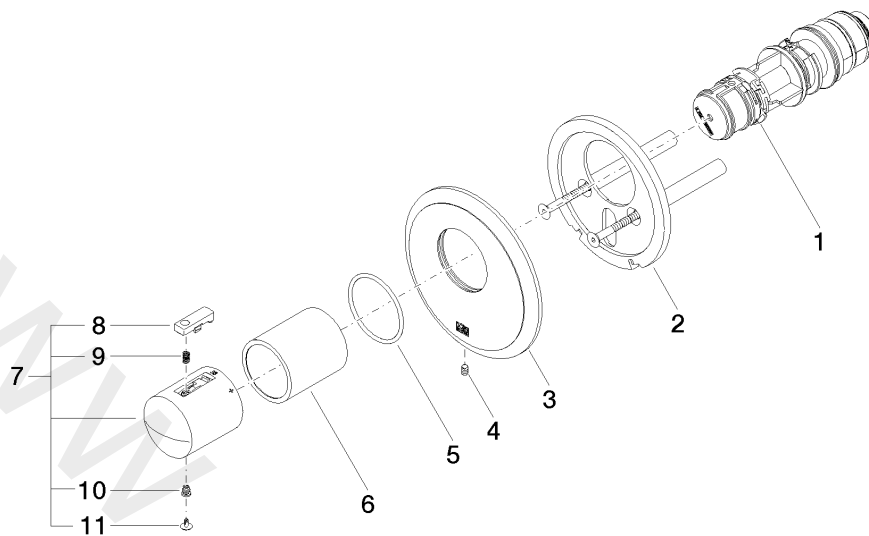

36 501 977

- cover plate Ø 124 mm
- temperature control handle with safety limit stop at 38°C
- thermostat cartridge

	Platinum	36 501 977-08
	Chrome	36 501 977-00
	Brushed Platinum	36 501 977-06
	Durabrace (23kt Gold)	36 501 977-09
	Brushed Durabrace (23kt Gold)	36 501 977-28
	Brushed Dark Platinum	36 501 977-99

Required miscellaneous

xTOOL Concealed thermostat module without volume control 35 503 970 90
 • min. recess depth 85 mm
 • max. recess depth 110 mm

Recommended miscellaneous

xGRID Attachment set for integrating in the dry wall construction 12 340 970 90

Required miscellaneous

xGRID Installation track 555 mm 12 360 970 90

36 501 977

mm [inches]

36 501 977

Spare parts list

No.	Item Number	Name	Quantity used	Delivery time
1	90 15 02 063 00 90	cartridge	1	2
2	90 11 01 196 00 90	base	1	2
3	09 11 02 543-08	cover	1	60
4	09 31 11 048 90	pin	1	2
5	09 14 10 049 90	seal	1	2
6	09 21 02 112-08	sleeve	1	20
7	04 17 33 005 01-08	handle	1	20
8	90 21 33 010 00-13	handle	1	2
9	90 16 02 027 00 90	spring	1	2
10	09 30 30 136 90	screw	1	2
11	09 31 20 049-13	plug	1	30