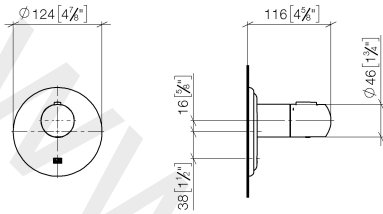

36 501 977

- cover plate Ø 124 mm
- temperature control handle with safety limit stop at 38°C
- thermostat cartridge

	Brushed Platinum	36 501 977-06
	Chrome	36 501 977-00
	Platinum	36 501 977-08
	Durabronze (23kt Gold)	36 501 977-09
	Brushed Durabronze (23kt Gold)	36 501 977-28
	Brushed Dark Platinum	36 501 977-99

Required miscellaneous

xTOOL Concealed thermostat module without volume control 35 503 970 90
 • min. recess depth 85 mm
 • max. recess depth 110 mm

Recommended miscellaneous

xGRID Attachment set for integrating in the dry wall construction 12 340 970 90

Required miscellaneous

xGRID Installation track 555 mm 12 360 970 90

36 501 977

mm [inches]

36 501 977

Spare parts list

No.	Item Number	Name	Quantity used	Delivery time
1	90 15 02 063 00 90	cartridge	1	2
2	90 11 01 196 00 90	base	1	2
3	09 11 02 543-06	cover	1	60
4	09 31 11 048 90	pin	1	2
5	09 14 10 049 90	seal	1	2
6	09 21 02 112-06	sleeve	1	10
7	04 17 33 005 01-06	handle	1	10
8	90 21 33 010 00-13	handle	1	2
9	90 16 02 027 00 90	spring	1	2
10	09 30 30 136 90	screw	1	2
11	09 31 20 049-13	plug	1	30