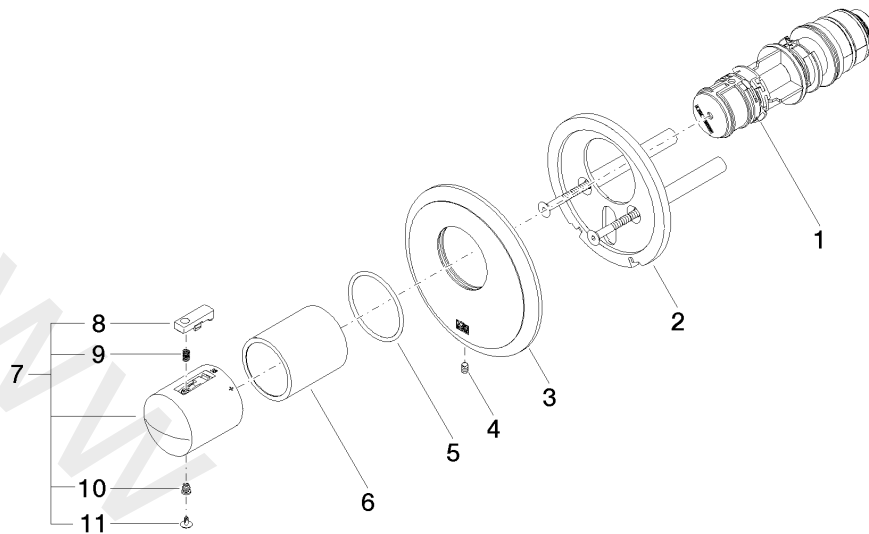

36 501 977

- cover plate Ø 124 mm
- temperature control handle with safety limit stop at 38°C
- thermostat cartridge

	Brushed Platinum	36 501 977-06
	Chrome	36 501 977-00
	Platinum	36 501 977-08
	Durabronze (23kt Gold)	36 501 977-09
	Brushed Durabronze (23kt Gold)	36 501 977-28
	Brushed Dark Platinum	36 501 977-99

Required miscellaneous

xTOOL Concealed thermostat module without volume control 35 503 970 90
 • min. recess depth 85 mm
 • max. recess depth 110 mm

Recommended miscellaneous

xGRID Attachment set for integrating in the dry wall construction 12 340 970 90

Required miscellaneous

xGRID Installation track 555 mm 12 360 970 90

36 501 977

mm [inches]

36 501 977

Spare parts list

No.	Item Number	Name	Quantity used	Delivery time
1	90 15 02 063 00 90	cartridge	1	2
2	90 11 01 196 00 90	base	1	2
3	09 11 02 543-06	cover	1	60
4	09 31 11 048 90	pin	1	2
5	09 14 10 049 90	seal	1	2
6	09 21 02 112-06	sleeve	1	10
7	04 17 33 005 01-06	handle	1	10
8	90 21 33 010 00-13	handle	1	2
9	90 16 02 027 00 90	spring	1	2
10	09 30 30 136 90	screw	1	2
11	09 31 20 049-13	plug	1	30