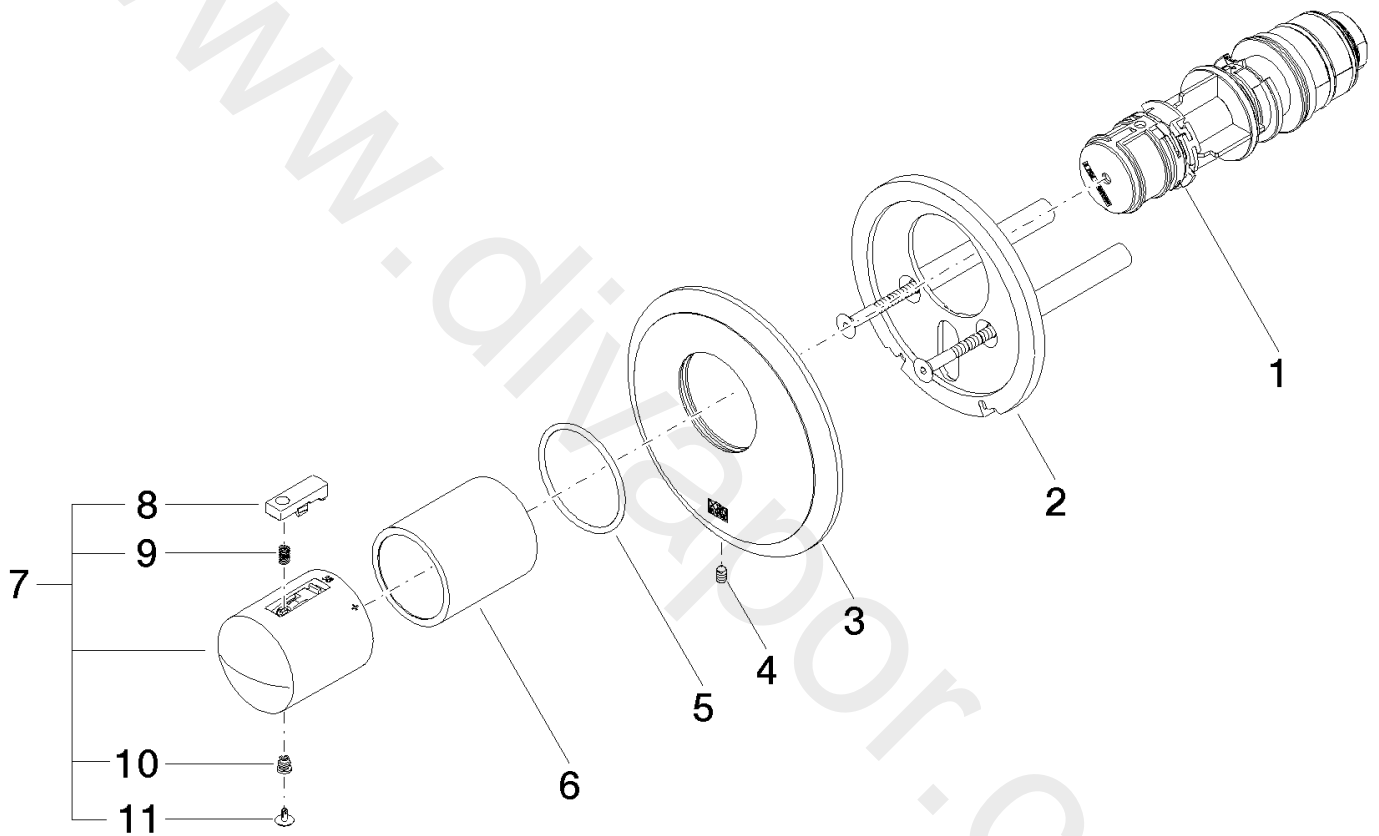

Shower - MADISON

xTOOL Concealed thermostat without volume control 1/2"

Article number: 36 501 977-06

Shower - MADISON

xTOOL Concealed thermostat without volume control 1/2"

Article number: 36 501 977-06

Spare parts list

Position	Quantity used	Item Number	Spare part	Delivery time
1	1	90 15 02 063 00 90	cartridge	2
2	1	90 11 01 196 00 90	base	2
3	1	09 11 02 543-06	cover	60
4	1	09 31 11 048 90	pin	2
5	1	09 14 10 049 90	seal	2
6	1	09 21 02 112-06	sleeve	10
7	1	04 17 33 005 01-06	handle	10
8	1	90 21 33 010 00-13	handle	2
9	1	90 16 02 027 00 90	spring	2
10	1	09 30 30 136 90	screw	2
11	1	09 31 20 049-13	plug	30