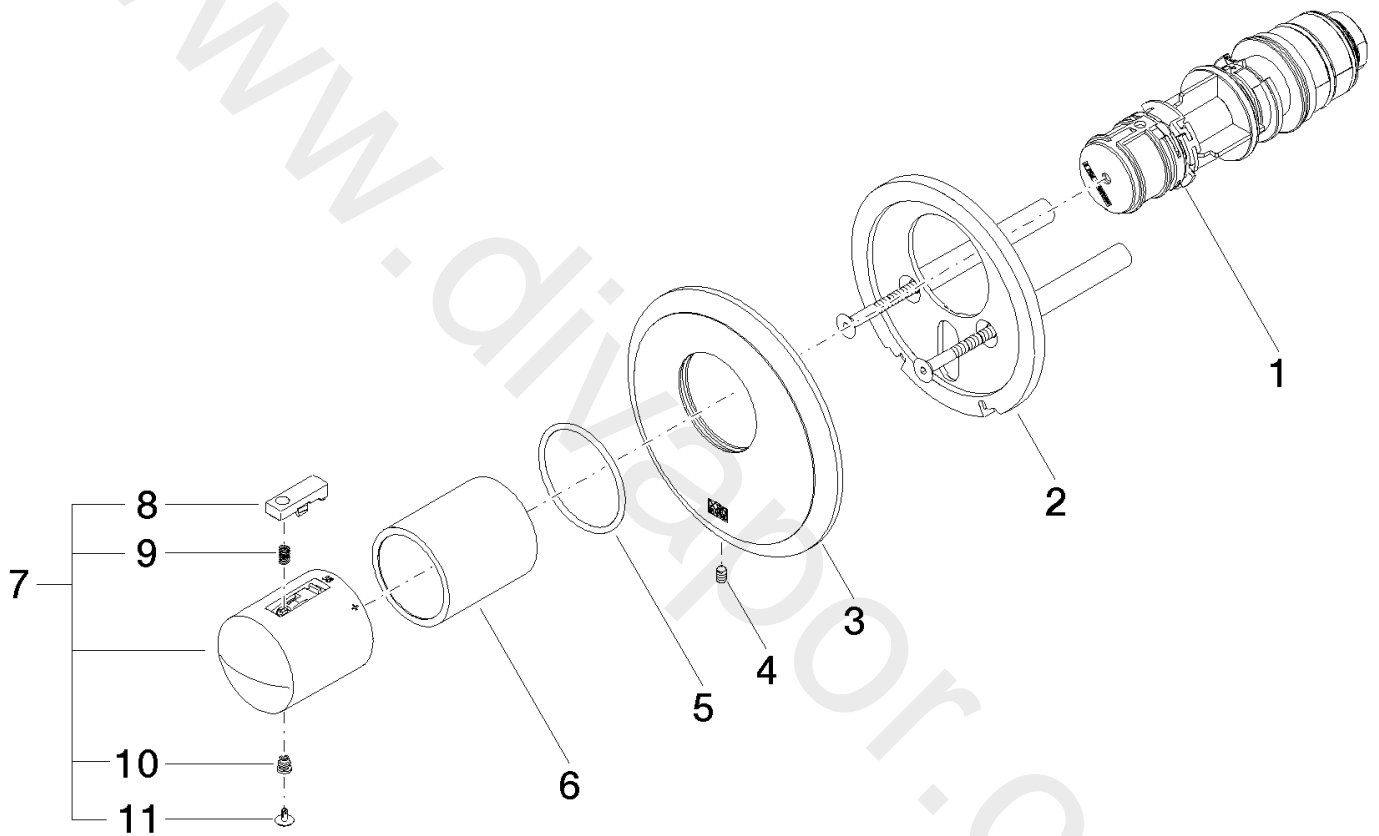

Bathtub - MADISON

xTOOL Concealed thermostat without volume control 1/2" - Chrome

Article number: 36 501 977-00

Date of manufacture from 1/1/2022

Bathtub - MADISON

xTOOL Concealed thermostat without volume control 1/2" - Chrome

Article number: 36 501 977-00

Date of manufacture from 1/1/2022

Spare parts list

Position	Number of units	Item Number	Spare part	Lead time
1	1	90 15 02 063 00 90	cartridge	2
2	1	90 11 01 196 00 90	base	2
3	1	09 11 02 543-00	cover	60
4	1	09 31 11 048 90	pin	2
5	1	09 14 10 049 90	seal	2
6	1	09 21 02 112-00	sleeve	10
7	1	04 17 33 005 01-00	handle	10
8	1	90 21 33 010 00-13	handle	2
9	1	90 16 02 027 00 90	spring	2
10	1	09 30 30 136 90	screw	2
11	1	09 31 20 049-00	plug	10