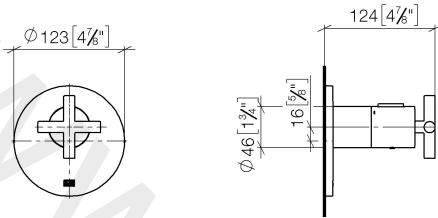

36 501 892

- cover plate Ø 123 mm
- temperature control handle with safety limit stop at 38°C
- thermostat cartridge

	Matte Black	36 501 892-33
	Chrome	36 501 892-00
	Brushed Platinum	36 501 892-06
	Platinum	36 501 892-08
	Matte White	36 501 892-10
	Dark Chrome	36 501 892-19
	Brushed Durabronze (23kt Gold)	36 501 892-28
	Brushed Champagne (22kt Gold)	36 501 892-46
	Champagne (22kt Gold)	36 501 892-47
	Brushed Chrome	36 501 892-93
	Brushed Dark Platinum	36 501 892-99

Recommended miscellaneous

xGRID Attachment set for integrating in the dry wall construction 12 340 970 90

Required miscellaneous

xGRID Installation track 555 mm 12 360 970 90

36 501 892

mm [inches]

36 501 892

Spare parts list

No.	Item Number	Name	Quantity used	Delivery time
1	90 15 02 063 00 90	cartridge	1	2
2	90 11 01 196 00 90	base	1	2
3	09 11 02 537-33	cover	1	30
4	09 31 11 048 90	pin	1	2
5	09 14 10 049 90	seal	1	2
6	09 21 02 112-33	sleeve	1	30
7	90 17 33 027 00-33	handle	1	30
8	12 178 970 90	Extension 46 mm	1	2