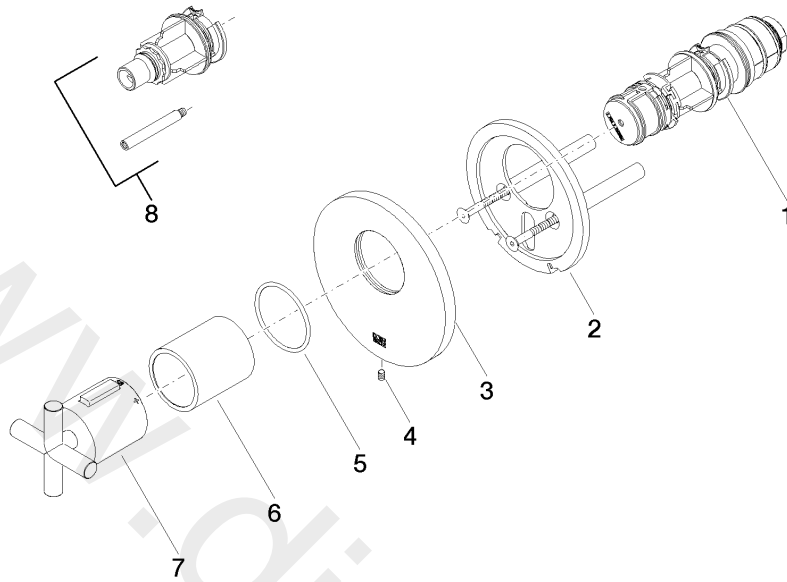

36 501 892

- cover plate Ø 123 mm
- temperature control handle with safety limit stop at 38°C
- thermostat cartridge

	Matte White	36 501 892-10
	Chrome	36 501 892-00
	Brushed Platinum	36 501 892-06
	Platinum	36 501 892-08
	Dark Chrome	36 501 892-19
	Brushed Durabronze (23kt Gold)	36 501 892-28
	Matte Black	36 501 892-33
	Brushed Champagne (22kt Gold)	36 501 892-46
	Champagne (22kt Gold)	36 501 892-47
	Brushed Chrome	36 501 892-93
	Brushed Dark Platinum	36 501 892-99

**Recommended miscellaneous**

**xGRID Attachment set for integrating in the dry wall construction** 12 340 970 90

**Required miscellaneous**

**xGRID Installation track 555 mm** 12 360 970 90

36 501 892

mm [inches]

### Spare parts list

No.	Item Number	Name	Quantity used	Delivery time
1	90 15 02 063 00 90	cartridge	1	2
2	90 11 01 196 00 90	base	1	2
3	09 11 02 537-10	cover	1	40
4	09 31 11 048 90	pin	1	2
5	09 14 10 049 90	seal	1	2
6	09 21 02 112-10	sleeve	1	40
7	90 17 33 027 00-10	handle	1	40
8	12 178 970 90	Extension 46 mm	1	2