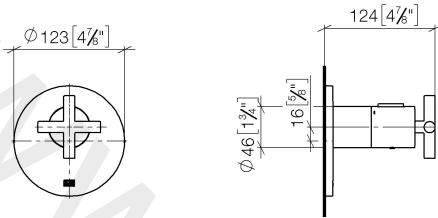

36 501 892

- cover plate Ø 123 mm
- temperature control handle with safety limit stop at 38°C
- thermostat cartridge

	Matte White	36 501 892-10
	Chrome	36 501 892-00
	Brushed Platinum	36 501 892-06
	Platinum	36 501 892-08
	Dark Chrome	36 501 892-19
	Brushed Durabronze (23kt Gold)	36 501 892-28
	Matte Black	36 501 892-33
	Brushed Champagne (22kt Gold)	36 501 892-46
	Champagne (22kt Gold)	36 501 892-47
	Brushed Chrome	36 501 892-93
	Brushed Dark Platinum	36 501 892-99

**Recommended miscellaneous**

**xGRID Attachment set for integrating in the dry wall construction** 12 340 970 90

**Required miscellaneous**

**xGRID Installation track 555 mm** 12 360 970 90

36 501 892

mm [inches]

### Spare parts list

No.	Item Number	Name	Quantity used	Delivery time
1	90 15 02 063 00 90	cartridge	1	2
2	90 11 01 196 00 90	base	1	2
3	09 11 02 537-10	cover	1	40
4	09 31 11 048 90	pin	1	2
5	09 14 10 049 90	seal	1	2
6	09 21 02 112-10	sleeve	1	40
7	90 17 33 027 00-10	handle	1	40
8	12 178 970 90	Extension 46 mm	1	2