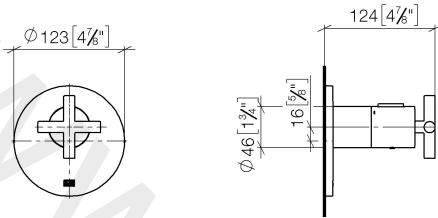

36 501 892

- cover plate Ø 123 mm
- temperature control handle with safety limit stop at 38°C
- thermostat cartridge

	Platinum	36 501 892-08
	Chrome	36 501 892-00
	Brushed Platinum	36 501 892-06
	Matte White	36 501 892-10
	Dark Chrome	36 501 892-19
	Brushed Durabrass (23kt Gold)	36 501 892-28
	Matte Black	36 501 892-33
	Brushed Champagne (22kt Gold)	36 501 892-46
	Champagne (22kt Gold)	36 501 892-47
	Brushed Chrome	36 501 892-93
	Brushed Dark Platinum	36 501 892-99

Recommended miscellaneous

xGRID Attachment set for integrating in the dry wall construction 12 340 970 90

Required miscellaneous

xGRID Installation track 555 mm 12 360 970 90

36 501 892

mm [inches]

36 501 892

Spare parts list

No.	Item Number	Name	Quantity used	Delivery time
1	90 15 02 063 00 90	cartridge	1	2
2	90 11 01 196 00 90	base	1	2
3	09 11 02 537-08	cover	1	20
4	09 31 11 048 90	pin	1	2
5	09 14 10 049 90	seal	1	2
6	09 21 02 112-08	sleeve	1	20
7	90 17 33 027 00-08	handle	1	20
8	12 178 970 90	Extension 46 mm	1	2