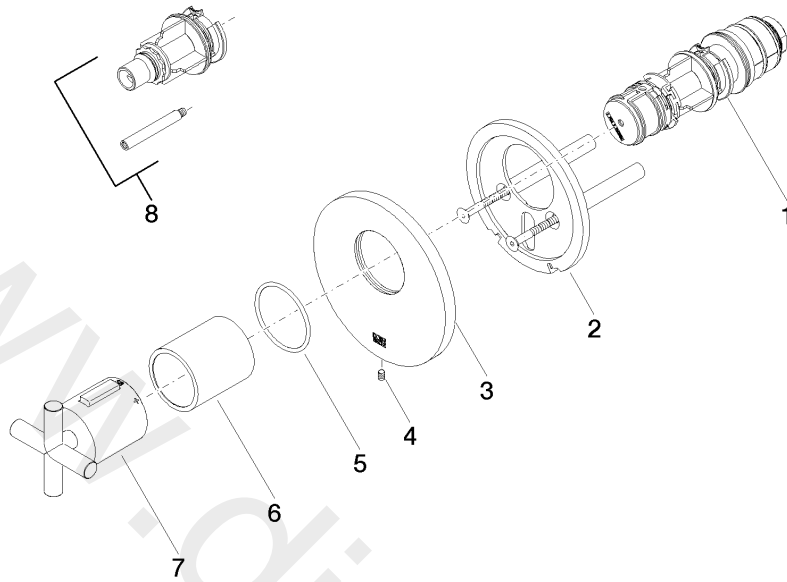

36 501 892

- cover plate Ø 123 mm
- temperature control handle with safety limit stop at 38°C
- thermostat cartridge

	Platinum	36 501 892-08
	Chrome	36 501 892-00
	Brushed Platinum	36 501 892-06
	Matte White	36 501 892-10
	Dark Chrome	36 501 892-19
	Brushed Durabrass (23kt Gold)	36 501 892-28
	Matte Black	36 501 892-33
	Brushed Champagne (22kt Gold)	36 501 892-46
	Champagne (22kt Gold)	36 501 892-47
	Brushed Chrome	36 501 892-93
	Brushed Dark Platinum	36 501 892-99

Recommended miscellaneous

xGRID Attachment set for integrating in the dry wall construction 12 340 970 90

Required miscellaneous

xGRID Installation track 555 mm 12 360 970 90

36 501 892

mm [inches]

36 501 892

Spare parts list

No.	Item Number	Name	Quantity used	Delivery time
1	90 15 02 063 00 90	cartridge	1	2
2	90 11 01 196 00 90	base	1	2
3	09 11 02 537-08	cover	1	20
4	09 31 11 048 90	pin	1	2
5	09 14 10 049 90	seal	1	2
6	09 21 02 112-08	sleeve	1	20
7	90 17 33 027 00-08	handle	1	20
8	12 178 970 90	Extension 46 mm	1	2