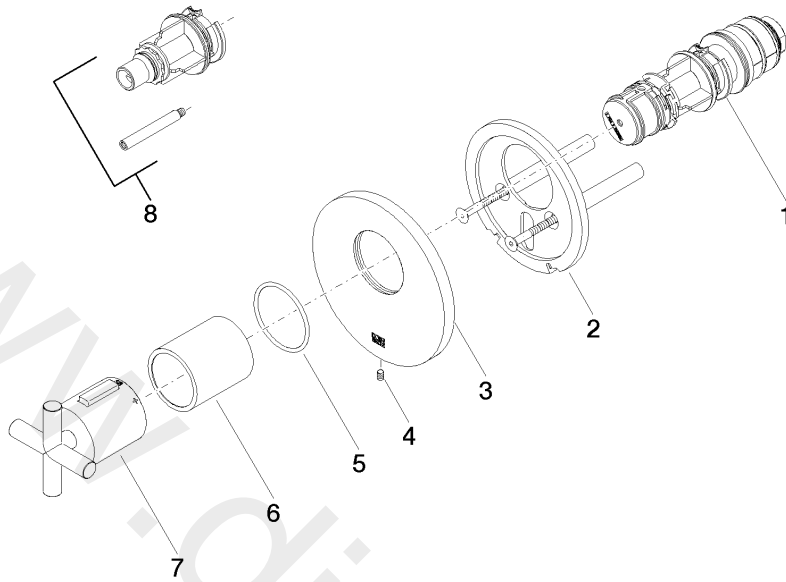

36 501 892

- cover plate Ø 123 mm
- temperature control handle with safety limit stop at 38°C
- thermostat cartridge

	Brushed Platinum	36 501 892-06
	Chrome	36 501 892-00
	Platinum	36 501 892-08
	Matte White	36 501 892-10
	Dark Chrome	36 501 892-19
	Brushed Durabrass (23kt Gold)	36 501 892-28
	Matte Black	36 501 892-33
	Brushed Champagne (22kt Gold)	36 501 892-46
	Champagne (22kt Gold)	36 501 892-47
	Brushed Chrome	36 501 892-93
	Brushed Dark Platinum	36 501 892-99

Recommended miscellaneous

xGRID Attachment set for integrating in the dry wall construction 12 340 970 90

Required miscellaneous

xGRID Installation track 555 mm 12 360 970 90

36 501 892

mm [inches]

36 501 892

Spare parts list

No.	Item Number	Name	Quantity used	Delivery time
1	90 15 02 063 00 90	cartridge	1	2
2	90 11 01 196 00 90	base	1	2
3	09 11 02 537-06	cover	1	10
4	09 31 11 048 90	pin	1	2
5	09 14 10 049 90	seal	1	2
6	09 21 02 112-06	sleeve	1	10
7	90 17 33 027 00-06	handle	1	10
8	12 178 970 90	Extension 46 mm	1	2