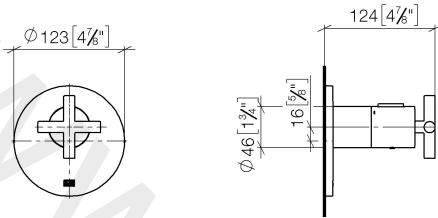

36 501 892

- cover plate Ø 123 mm
- temperature control handle with safety limit stop at 38°C
- thermostat cartridge

	Brushed Platinum	36 501 892-06
	Chrome	36 501 892-00
	Platinum	36 501 892-08
	Matte White	36 501 892-10
	Dark Chrome	36 501 892-19
	Brushed Durabrass (23kt Gold)	36 501 892-28
	Matte Black	36 501 892-33
	Brushed Champagne (22kt Gold)	36 501 892-46
	Champagne (22kt Gold)	36 501 892-47
	Brushed Chrome	36 501 892-93
	Brushed Dark Platinum	36 501 892-99

Recommended miscellaneous

xGRID Attachment set for integrating in the dry wall construction 12 340 970 90

Required miscellaneous

xGRID Installation track 555 mm 12 360 970 90

36 501 892

mm [inches]

36 501 892

Spare parts list

No.	Item Number	Name	Quantity used	Delivery time
1	90 15 02 063 00 90	cartridge	1	2
2	90 11 01 196 00 90	base	1	2
3	09 11 02 537-06	cover	1	10
4	09 31 11 048 90	pin	1	2
5	09 14 10 049 90	seal	1	2
6	09 21 02 112-06	sleeve	1	10
7	90 17 33 027 00-06	handle	1	10
8	12 178 970 90	Extension 46 mm	1	2