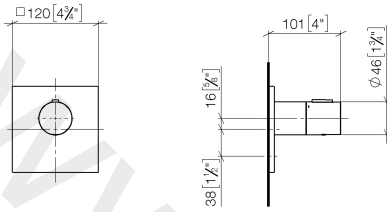

36 501 780

- cover plate 120 x 120 mm
- temperature control handle with safety limit stop at 38°C
- thermostat cartridge

	Brushed Dark Platinum	36 501 780-99
	Chrome	36 501 780-00
	Brushed Platinum	36 501 780-06
	Platinum	36 501 780-08
	Brushed Durabronze (23kt Gold)	36 501 780-28
	Matte Black	36 501 780-33

Recommended miscellaneous

xGRID Attachment set for integrating in the dry wall construction 12 340 970 90

Required miscellaneous

xGRID Installation track 555 mm 12 360 970 90

36 501 780

mm [inches]

36 501 780