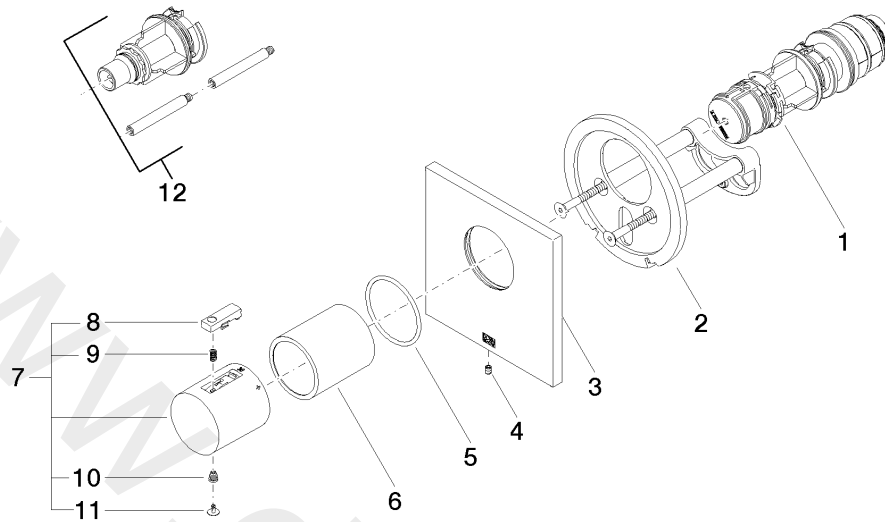

36 501 780

- cover plate 120 x 120 mm
- temperature control handle with safety limit stop at 38°C
- thermostat cartridge

	Brushed Dark Platinum	36 501 780-99
	Chrome	36 501 780-00
	Brushed Platinum	36 501 780-06
	Platinum	36 501 780-08
	Brushed Durabronze (23kt Gold)	36 501 780-28
	Matte Black	36 501 780-33

Fits: DEQUE, IMO, MEM, SYMETRICS, CL.1, SERIES-VARIOUS, CYO

Required miscellaneous

xTOOL Concealed thermostat module without volume control 35 503 970 90
 • min. recess depth 115 mm
 • max. recess depth 155 mm

Recommended miscellaneous

xGRID Attachment set for integrating in the dry wall construction 12 340 970 90

Required miscellaneous

xGRID Installation track 555 mm 12 360 970 90

36 501 780

mm [inches]

36 501 780

Spare parts list

No.	Item Number	Name	Quantity used	Delivery time
1	90 15 02 063 00 90	cartridge	1	2
2	90 11 01 196 00 90	base	1	2
3	09 11 02 533-99	cover	1	30
4	09 31 11 044 90	pin	1	2
5	09 14 10 049 90	seal	1	2
6	09 21 02 112-99	sleeve	1	30
7	90 17 33 004 00-99	handle	1	30
8	90 21 33 010 00-13	handle	1	2
9	90 16 02 027 00 90	spring	1	2
10	09 30 30 136 90	screw	1	2
11	09 31 20 049-13	plug	1	30
12	12 178 970 90	Extension 46 mm	1	2