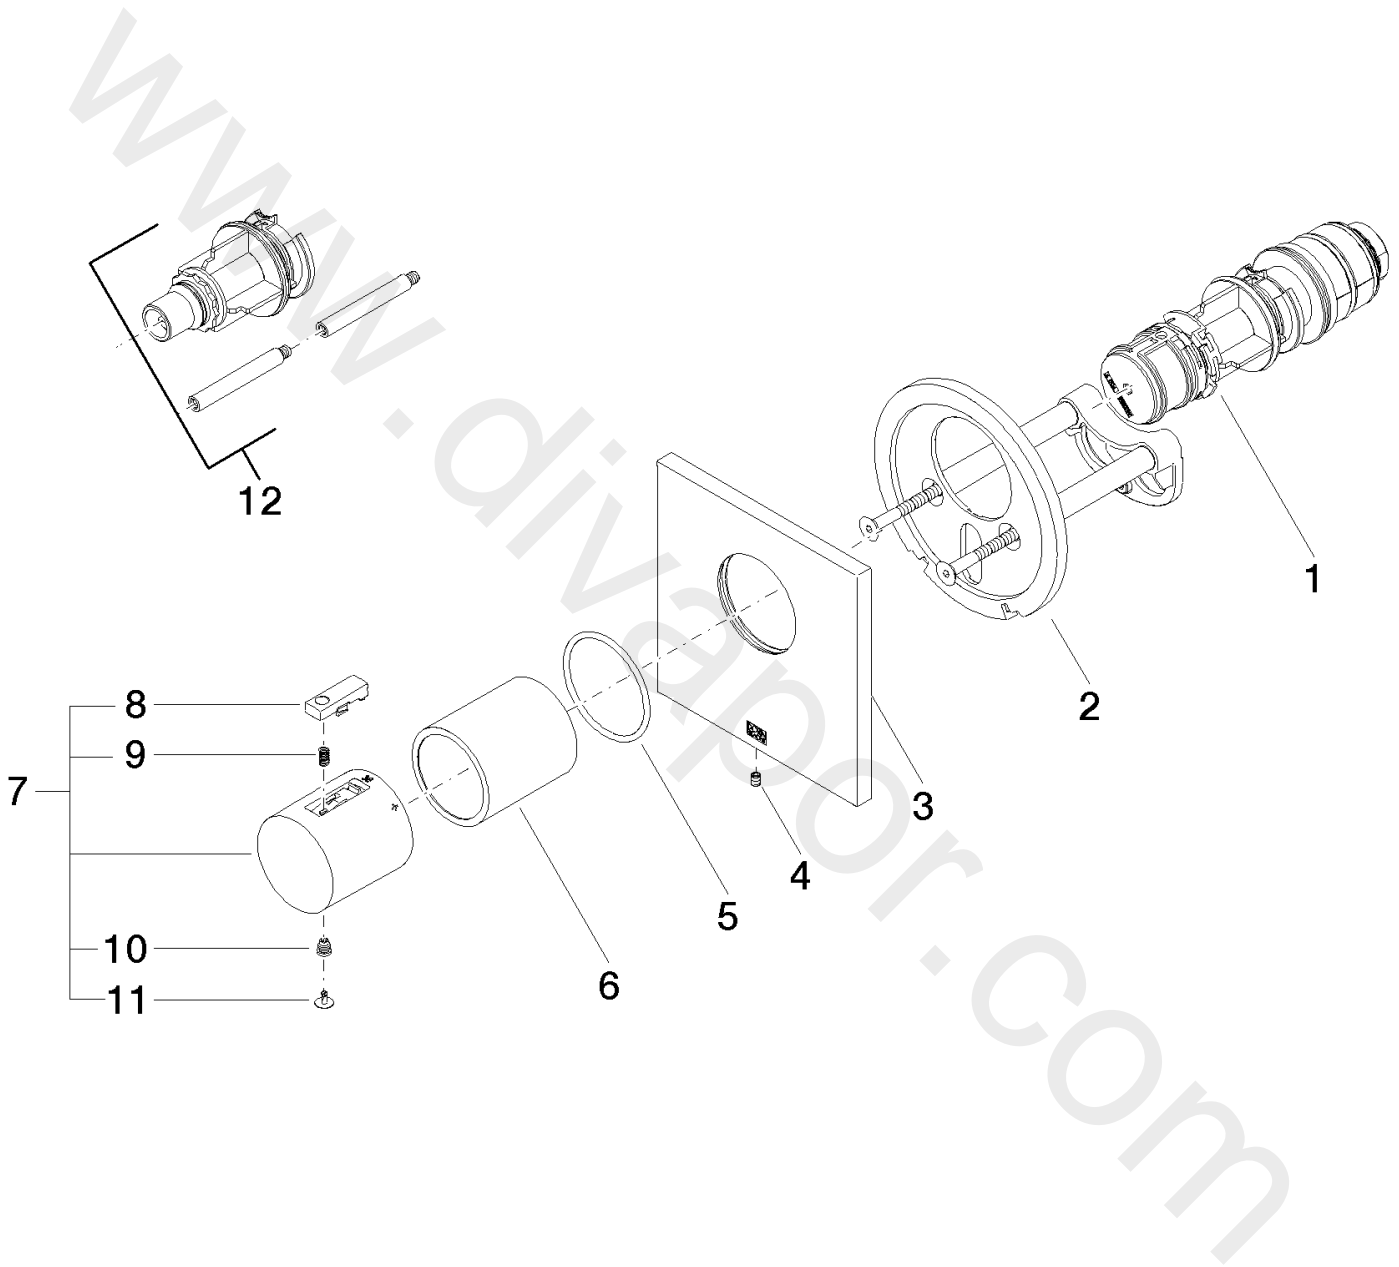

Shower - DEQUE

xTOOL Concealed thermostat without volume control 1/2"

Article number: 36 501 780-99

Shower - DEQUE

xTOOL Concealed thermostat without volume control 1/2"

Article number: 36 501 780-99

Spare parts list

Position	Quantity used	Item Number	Spare part	Delivery time
1	1	90 15 02 063 00 90	cartridge	2
2	1	90 11 01 196 00 90	base	2
3	1	09 11 02 533-99	cover	30
4	1	09 31 11 044 90	pin	2
5	1	09 14 10 049 90	seal	2
6	1	09 21 02 112-99	sleeve	30
7	1	90 17 33 004 00-99	handle	30
8	1	90 21 33 010 00-13	handle	2
9	1	90 16 02 027 00 90	spring	2
10	1	09 30 30 136 90	screw	2
11	1	09 31 20 049-13	plug	30
12	1	12 178 970 90	Extension 46 mm	2