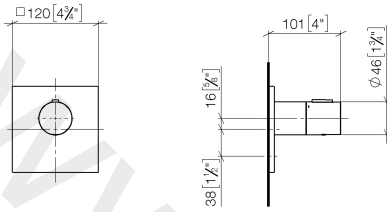

36 501 780

- cover plate 120 x 120 mm
- temperature control handle with safety limit stop at 38°C
- thermostat cartridge

Fits: DEQUE, IMO, MEM, SYMETRICS, CL.1, SERIES-VARIOUS, CYO

	Matte Black	36 501 780-33
	Chrome	36 501 780-00
	Brushed Platinum	36 501 780-06
	Platinum	36 501 780-08
	Brushed Durabronze (23kt Gold)	36 501 780-28
	Brushed Dark Platinum	36 501 780-99

Required miscellaneous

xTOOL Concealed thermostat module without volume control 35 503 970 90

- min. recess depth 115 mm
- max. recess depth 155 mm

Recommended miscellaneous

xGRID Attachment set for integrating in the dry wall construction 12 340 970 90

Required miscellaneous

xGRID Installation track 555 mm 12 360 970 90

36 501 780

mm [inches]

36 501 780

Spare parts list

No.	Item Number	Name	Quantity used	Delivery time
1	90 15 02 063 00 90	cartridge	1	2
2	90 11 01 196 00 90	base	1	2
3	09 11 02 533-33	cover	1	30
4	09 31 11 044 90	pin	1	2
5	09 14 10 049 90	seal	1	2
6	09 21 02 112-33	sleeve	1	30
7	90 17 33 004 00-33	handle	1	30
8	90 21 33 010 00-13	handle	1	2
9	90 16 02 027 00 90	spring	1	2
10	09 30 30 136 90	screw	1	2
11	09 31 20 049-13	plug	1	30
12	12 178 970 90	Extension 46 mm	1	2