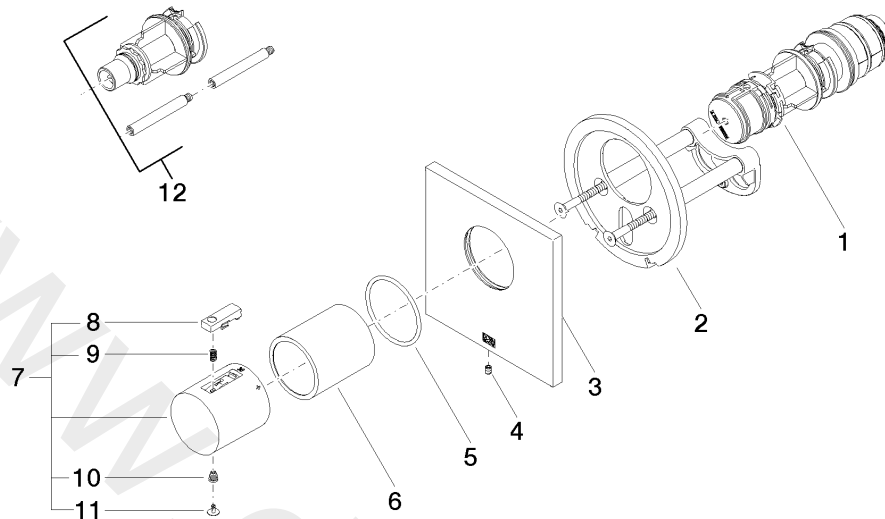

36 501 780

- cover plate 120 x 120 mm
- temperature control handle with safety limit stop at 38°C
- thermostat cartridge

Fits: DEQUE, IMO, MEM, SYMETRICS, CL.1, SERIES-VARIOUS, CYO

	Matte Black	36 501 780-33
	Chrome	36 501 780-00
	Brushed Platinum	36 501 780-06
	Platinum	36 501 780-08
	Brushed Durabronze (23kt Gold)	36 501 780-28
	Brushed Dark Platinum	36 501 780-99

Required miscellaneous

xTOOL Concealed thermostat module without volume control 35 503 970 90

- min. recess depth 115 mm
- max. recess depth 155 mm

Recommended miscellaneous

xGRID Attachment set for integrating in the dry wall construction 12 340 970 90

Required miscellaneous

xGRID Installation track 555 mm 12 360 970 90

36 501 780

mm [inches]

36 501 780

Spare parts list

No.	Item Number	Name	Quantity used	Delivery time
1	90 15 02 063 00 90	cartridge	1	2
2	90 11 01 196 00 90	base	1	2
3	09 11 02 533-33	cover	1	30
4	09 31 11 044 90	pin	1	2
5	09 14 10 049 90	seal	1	2
6	09 21 02 112-33	sleeve	1	30
7	90 17 33 004 00-33	handle	1	30
8	90 21 33 010 00-13	handle	1	2
9	90 16 02 027 00 90	spring	1	2
10	09 30 30 136 90	screw	1	2
11	09 31 20 049-13	plug	1	30
12	12 178 970 90	Extension 46 mm	1	2