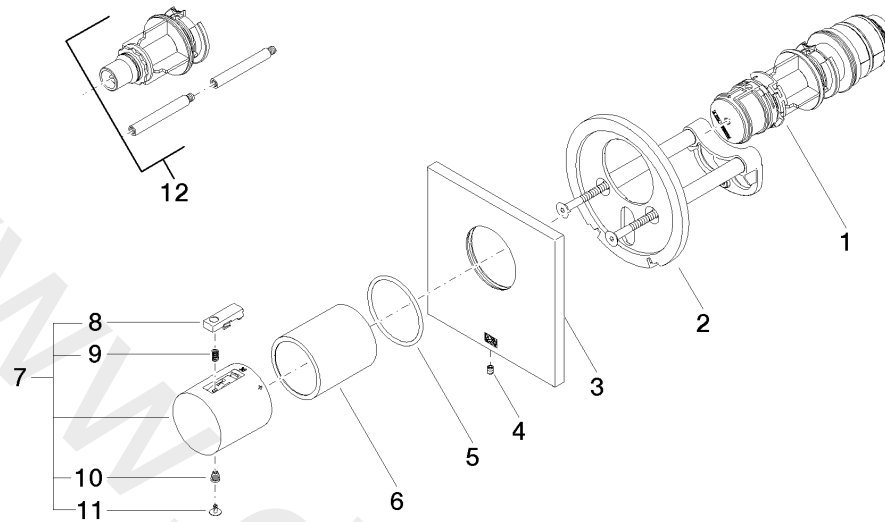

36 501 780

- cover plate 120 x 120 mm
- temperature control handle with safety limit stop at 38°C
- thermostat cartridge

Fits: DEQUE, IMO, MEM, SYMETRICS, CL.1, SERIES-VARIOUS, CYO

	Platinum	36 501 780-08
	Chrome	36 501 780-00
	Brushed Platinum	36 501 780-06
	Brushed Durabronze (23kt Gold)	36 501 780-28
	Matte Black	36 501 780-33
	Brushed Dark Platinum	36 501 780-99

Required miscellaneous

xTOOL Concealed thermostat module without volume control 35 503 970 90
 • min. recess depth 115 mm
 • max. recess depth 155 mm

Recommended miscellaneous

xGRID Attachment set for integrating in the dry wall construction 12 340 970 90

Required miscellaneous

xGRID Installation track 555 mm 12 360 970 90

36 501 780

mm [inches]

36 501 780

Spare parts list

No.	Item Number	Name	Quantity used	Delivery time
1	90 15 02 063 00 90	cartridge	1	2
2	90 11 01 196 00 90	base	1	2
3	09 11 02 533-08	cover	1	20
4	09 31 11 044 90	pin	1	2
5	09 14 10 049 90	seal	1	2
6	09 21 02 112-08	sleeve	1	20
7	90 17 33 004 00-08	handle	1	20
8	90 21 33 010 00-13	handle	1	2
9	90 16 02 027 00 90	spring	1	2
10	09 30 30 136 90	screw	1	2
11	09 31 20 049-13	plug	1	30
12	12 178 970 90	Extension 46 mm	1	2