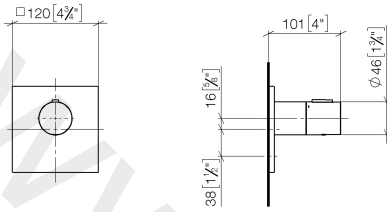

36 501 780

- cover plate 120 x 120 mm
- temperature control handle with safety limit stop at 38°C
- thermostat cartridge

Fits: DEQUE, IMO, MEM, SYMETRICS, CL.1, SERIES-VARIOUS, CYO

	Platinum	36 501 780-08
	Chrome	36 501 780-00
	Brushed Platinum	36 501 780-06
	Brushed Durabronze (23kt Gold)	36 501 780-28
	Matte Black	36 501 780-33
	Brushed Dark Platinum	36 501 780-99

Required miscellaneous

xTOOL Concealed thermostat module without volume control 35 503 970 90
 • min. recess depth 115 mm
 • max. recess depth 155 mm

Recommended miscellaneous

xGRID Attachment set for integrating in the dry wall construction 12 340 970 90

Required miscellaneous

xGRID Installation track 555 mm 12 360 970 90

36 501 780

mm [inches]

36 501 780

Spare parts list

No.	Item Number	Name	Quantity used	Delivery time
1	90 15 02 063 00 90	cartridge	1	2
2	90 11 01 196 00 90	base	1	2
3	09 11 02 533-08	cover	1	20
4	09 31 11 044 90	pin	1	2
5	09 14 10 049 90	seal	1	2
6	09 21 02 112-08	sleeve	1	20
7	90 17 33 004 00-08	handle	1	20
8	90 21 33 010 00-13	handle	1	2
9	90 16 02 027 00 90	spring	1	2
10	09 30 30 136 90	screw	1	2
11	09 31 20 049-13	plug	1	30
12	12 178 970 90	Extension 46 mm	1	2