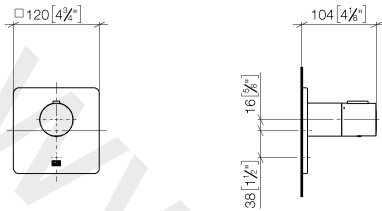

36 501 710

- cover plate 120 x 120 mm
- temperature control handle with safety limit stop at 38°C
- thermostat cartridge

	Brushed Platinum	36 501 710-06
	Chrome	36 501 710-00

Required miscellaneous

xTOOL Concealed thermostat module without volume control 35 503 970 90
 • min. recess depth 85 mm
 • max. recess depth 110 mm

Recommended miscellaneous

xGRID Attachment set for integrating in the dry wall construction 12 340 970 90

Required miscellaneous

xGRID Installation track 555 mm 12 360 970 90

36 501 710

mm [inches]

www.divapor.com

36 501 710

Spare parts list

No.	Item Number	Name	Quantity used	Delivery time
1	90 15 02 063 00 90	cartridge	1	2
2	90 11 01 196 00 90	base	1	2
3	09 11 02 541-06	cover	1	10
4	09 31 11 044 90	pin	1	2
5	09 14 10 049 90	seal	1	2
6	09 21 02 112-06	sleeve	1	10
7	90 17 33 004 00-06	handle	1	10
8	90 21 33 010 00-13	handle	1	2
9	90 16 02 027 00 90	spring	1	2
10	09 30 30 136 90	screw	1	2
11	09 31 20 049-13	plug	1	30