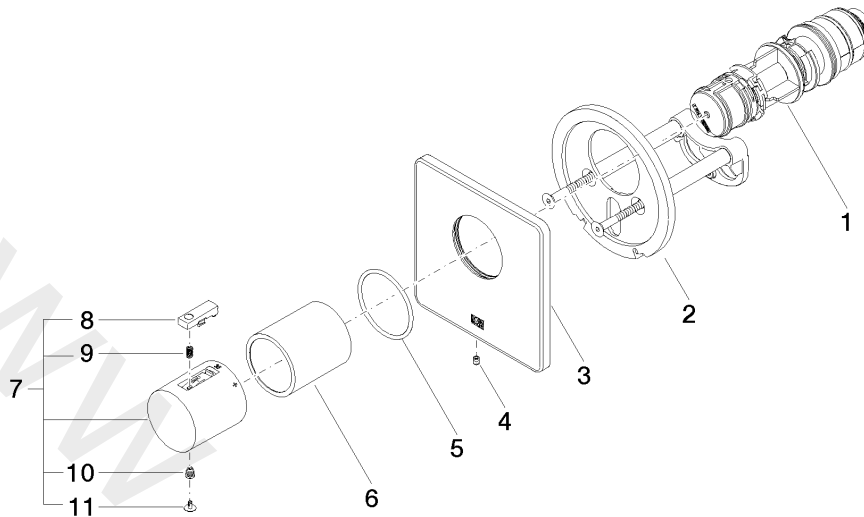

36 501 710

- cover plate 120 x 120 mm
- temperature control handle with safety limit stop at 38°C
- thermostat cartridge

	Brushed Platinum	36 501 710-06
	Chrome	36 501 710-00

Required miscellaneous

xTOOL Concealed thermostat module without volume control 35 503 970 90
 • min. recess depth 85 mm
 • max. recess depth 110 mm

Recommended miscellaneous

xGRID Attachment set for integrating in the dry wall construction 12 340 970 90

Required miscellaneous

xGRID Installation track 555 mm 12 360 970 90

36 501 710

mm [inches]

www.divapor.com

36 501 710

Spare parts list

No.	Item Number	Name	Quantity used	Delivery time
1	90 15 02 063 00 90	cartridge	1	2
2	90 11 01 196 00 90	base	1	2
3	09 11 02 541-06	cover	1	10
4	09 31 11 044 90	pin	1	2
5	09 14 10 049 90	seal	1	2
6	09 21 02 112-06	sleeve	1	10
7	90 17 33 004 00-06	handle	1	10
8	90 21 33 010 00-13	handle	1	2
9	90 16 02 027 00 90	spring	1	2
10	09 30 30 136 90	screw	1	2
11	09 31 20 049-13	plug	1	30