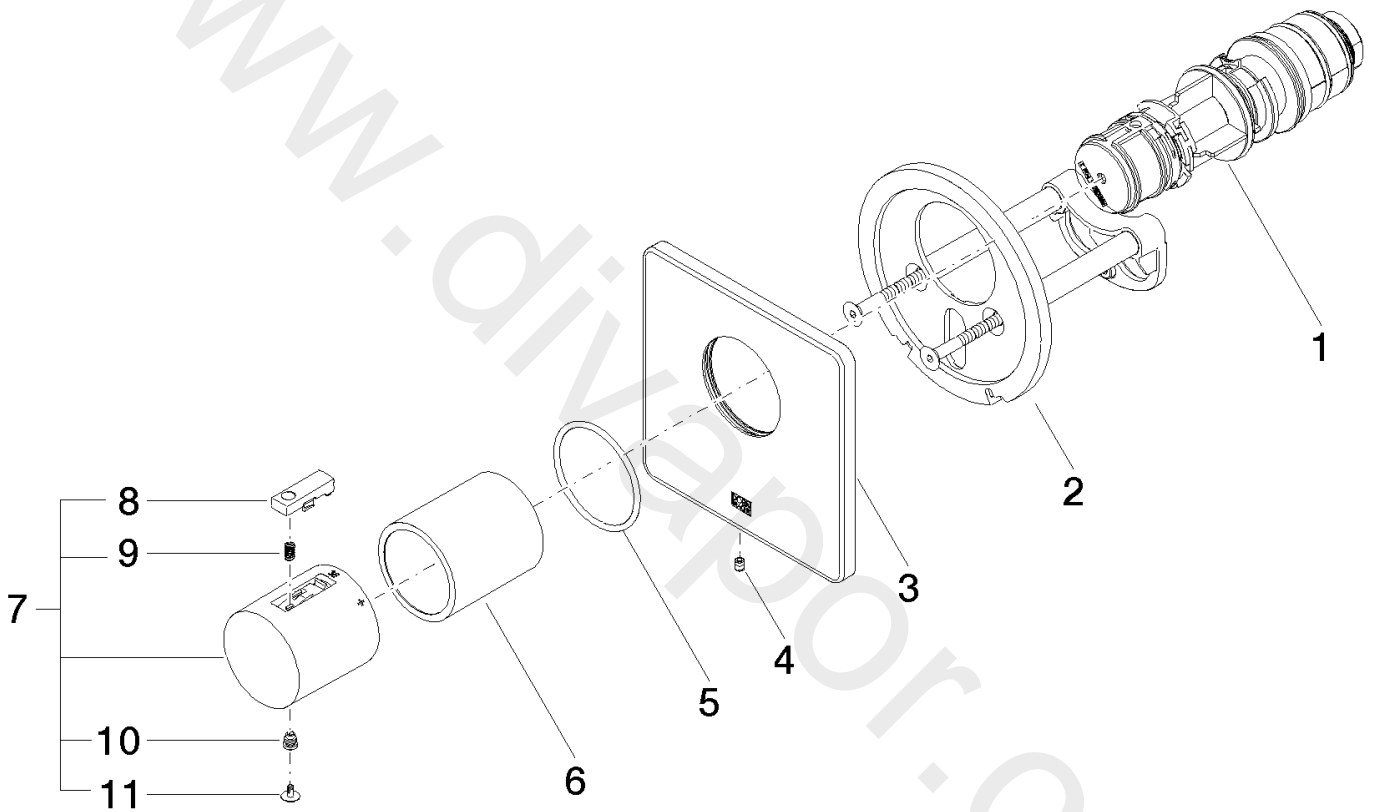

Shower - LULU

xTOOL Concealed thermostat without volume control 1/2"

Article number: 36 501 710-06

Shower - LULU

xTOOL Concealed thermostat without volume control 1/2"

Article number: 36 501 710-06

Spare parts list

Position	Quantity used	Item Number	Spare part	Delivery time
1	1	90 15 02 063 00 90	cartridge	2
2	1	90 11 01 196 00 90	base	2
3	1	09 11 02 541-06	cover	10
4	1	09 31 11 044 90	pin	2
5	1	09 14 10 049 90	seal	2
6	1	09 21 02 112-06	sleeve	10
7	1	90 17 33 004 00-06	handle	10
8	1	90 21 33 010 00-13	handle	2
9	1	90 16 02 027 00 90	spring	2
10	1	09 30 30 136 90	screw	2
11	1	09 31 20 049-13	plug	30