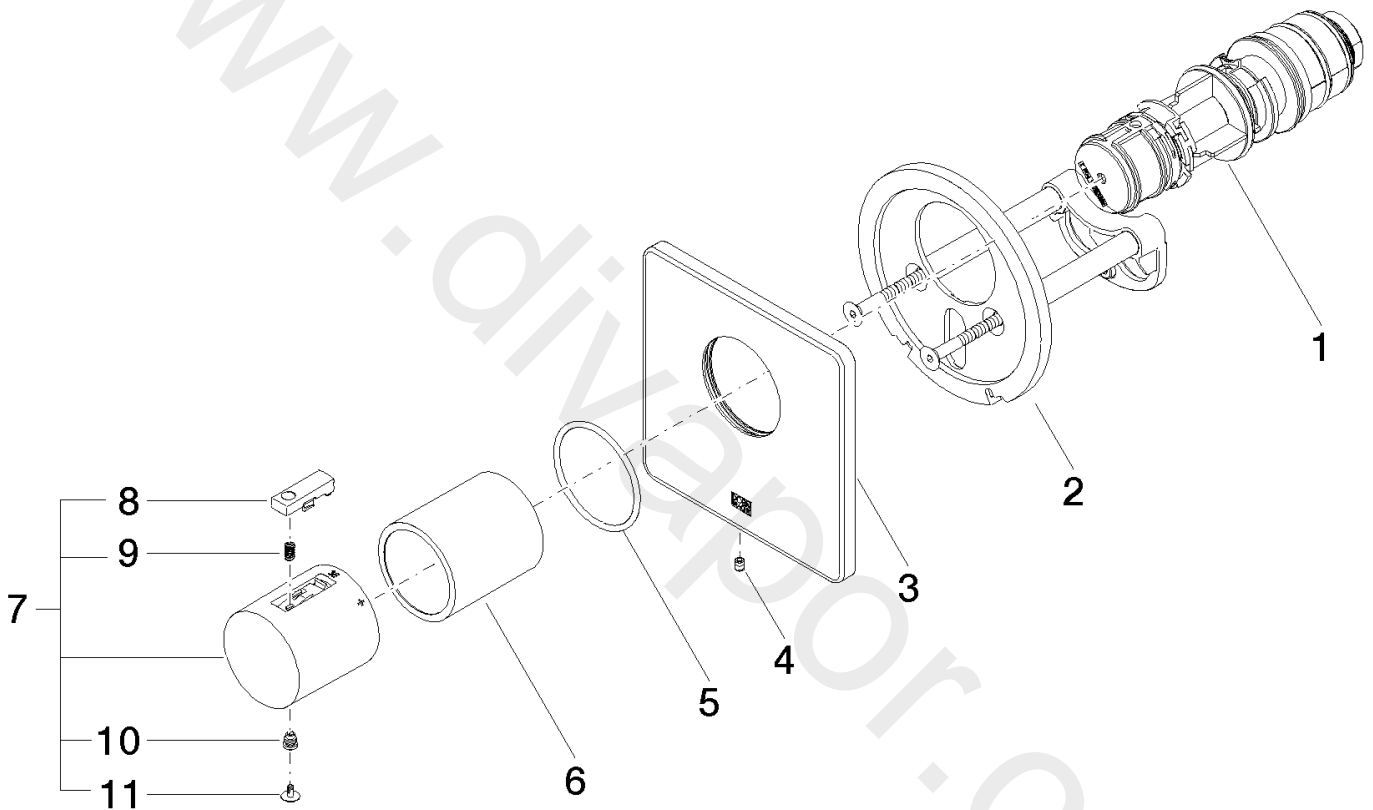

Bathtub - LULU

xTOOL Concealed thermostat without volume control 1/2" - Chrome

Article number: 36 501 710-00

Date of manufacture from 1/1/2022

Bathtub - LULU

xTOOL Concealed thermostat without volume control 1/2" - Chrome

Article number: 36 501 710-00

Date of manufacture from 1/1/2022

Spare parts list

Position	Number of units	Item Number	Spare part	Lead time
1	1	90 15 02 063 00 90	cartridge	2
2	1	90 11 01 196 00 90	base	2
3	1	09 11 02 541-00	cover	10
4	1	09 31 11 044 90	pin	2
5	1	09 14 10 049 90	seal	2
6	1	09 21 02 112-00	sleeve	10
7	1	90 17 33 004 00-00	handle	10
8	1	90 21 33 010 00-13	handle	2
9	1	90 16 02 027 00 90	spring	2
10	1	09 30 30 136 90	screw	2
11	1	09 31 20 049-00	plug	10