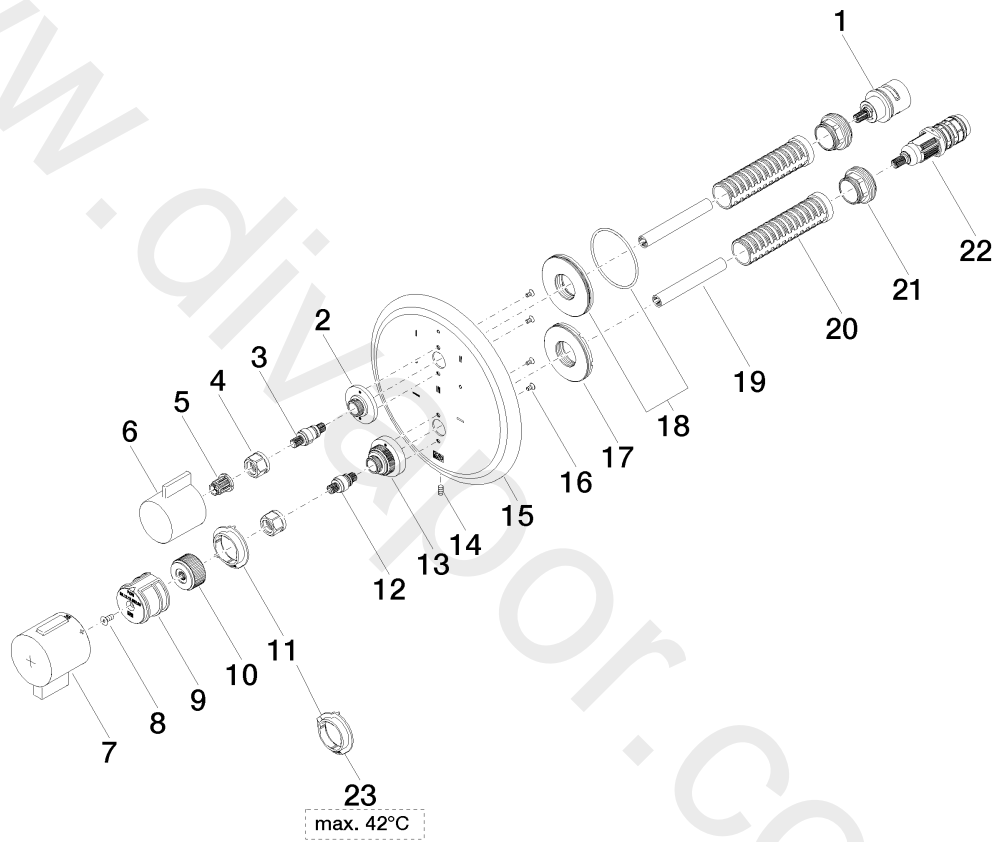

Shower - MADISON

Concealed thermostat with three-way volume control - Chrome

Article number: 36 428 977-00 0010

Date of manufacture from 2/2/2021

Shower - MADISON

Concealed thermostat with three-way volume control - Chrome

Article number: 36 428 977-00 0010

Date of manufacture from 2/2/2021

Spare parts list

Position	Number of units	Item Number	Spare part	Lead time
1	1	90 90 03 170 00 90	diverter	2
2	1	09 12 12 053-00	base	10
3	1	04 29 06 111 00-00	spindle	10
4	2	09 23 30 023 90	nut	2
5	1	90 12 12 002 00 90	fixing cap	2
6	1	09 20 67 006-00	handle	10
7	1	90 17 33 019 00-00	handle	10
8	1	09 30 30 124 90	screw	2
9	1	09 12 12 052 90	base	2
10	1	09 12 12 054 90	base	2
11	1	09 28 10 190 90	regulator	2
12	1	04 29 06 024 00-00	spindle	10
13	1	09 12 12 051-00	base	10
14	1	09 31 11 134 90	pin	2
15	1	09 11 02 166-00	plate	60
16	4	09 30 30 157 90	screw	2
17	1	09 30 01 296 90	disc	2
18	1	90 30 01 190 00 90	disc	2
19	2	09 23 01 124 90	sleeve	2
20	2	09 18 40 077 90	sleeve	2
21	2	09 24 04 257 90	nut	2
22	1	90 15 02 013 00 90	cartridge	2
23	1	09 28 10 189 90	regulator	2